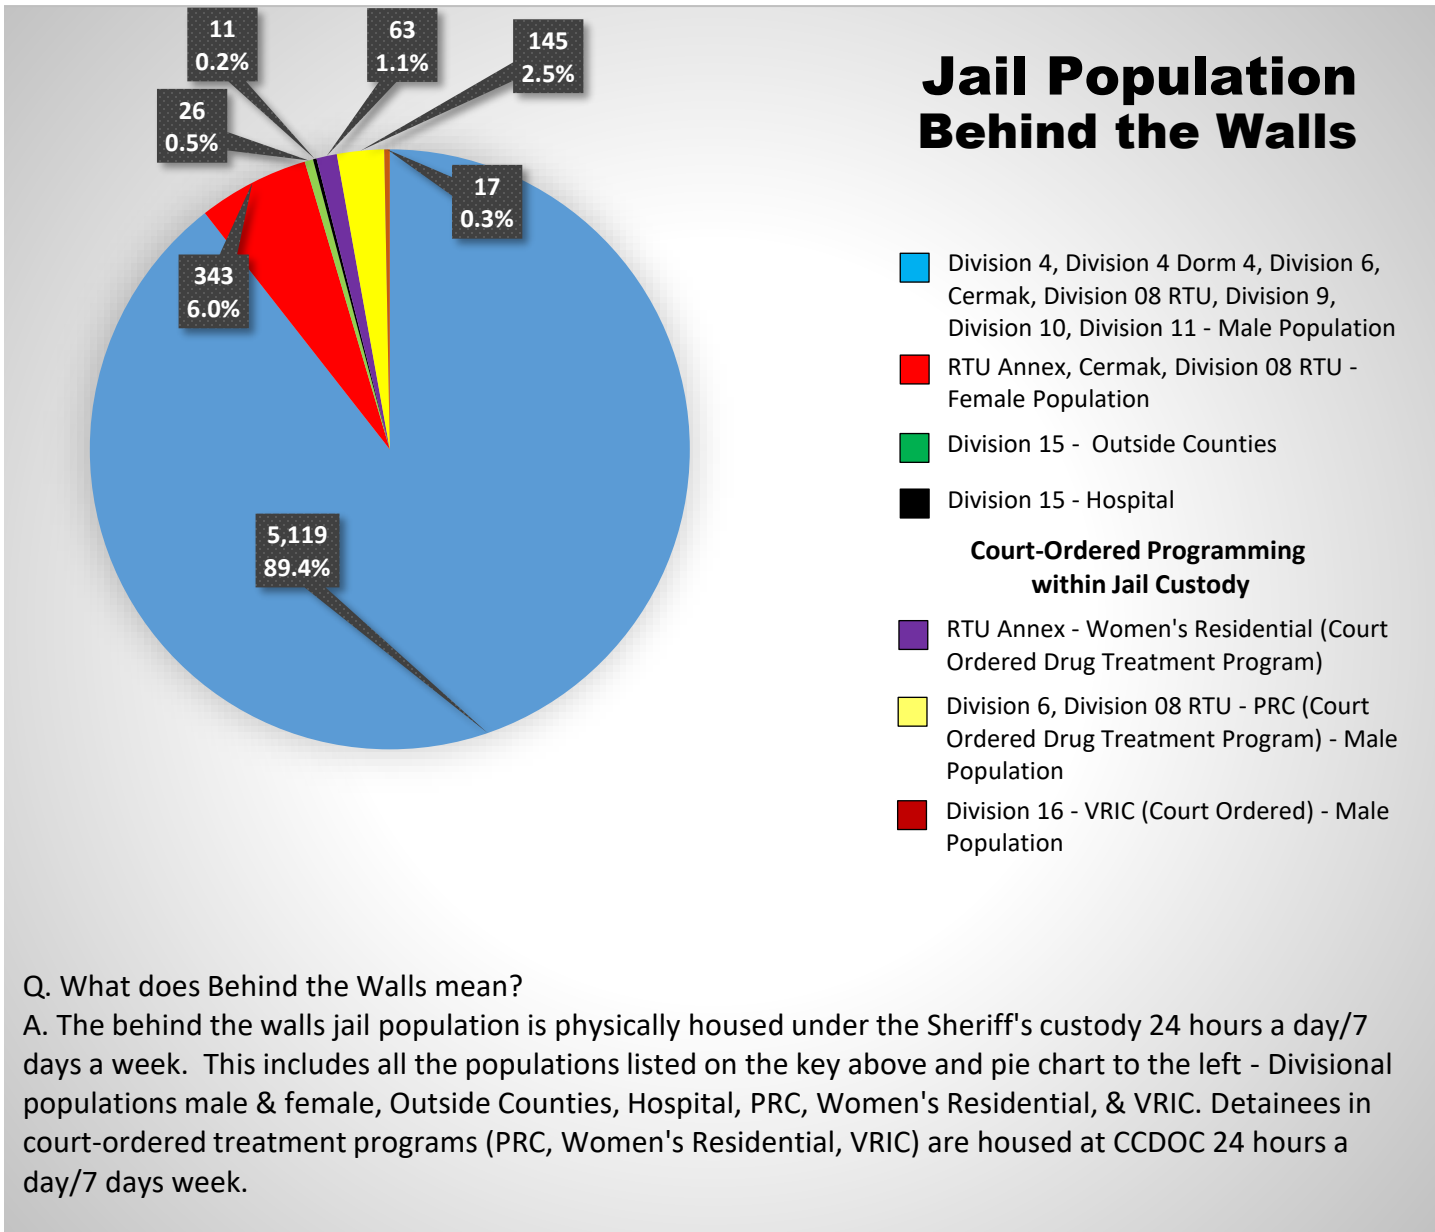

Sheriff's Daily Report 6/14/2019

Under the Custody of the Sheriff	
TOTAL MALE AND FEMALE	7,877
Jail Population	5,724
Community Corrections	2,153

Sheriff's Daily Report
6/14/2019

CCSO Population Demographics

In Confinement

Gender Distribution

Race Distribution

Age Distribution

Community Corrections

Gender Distribution

Race Distribution

Age Distribution