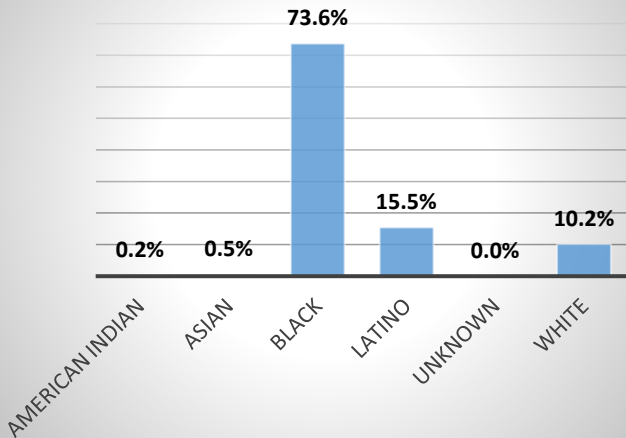

Sheriff's Daily Report 6/14/2019

Under the Custody of the Sheriff	
TOTAL MALE AND FEMALE	7,877
Jail Population	5,724
Community Corrections	2,153

Sheriff's Daily Report
6/14/2019

CCSO Population Demographics

In Confinement

Gender Distribution

Race Distribution

Age Distribution

Community Corrections

Gender Distribution

Race Distribution

Age Distribution