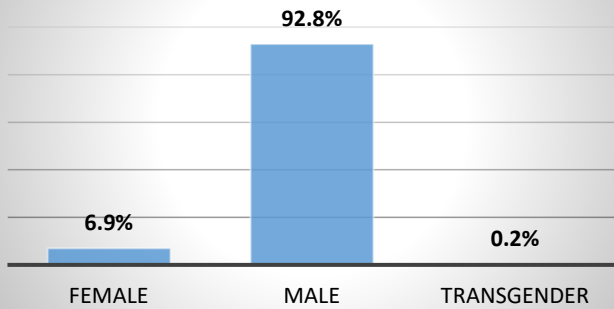

Sheriff's Daily Report 6/14/2019

Under the Custody of the Sheriff	
TOTAL MALE AND FEMALE	7,877
Jail Population	5,724
Community Corrections	2,153

Sheriff's Daily Report
6/14/2019

CCSO Population Demographics

In Confinement

Gender Distribution

Race Distribution

Age Distribution

Community Corrections

Gender Distribution

Race Distribution

Age Distribution