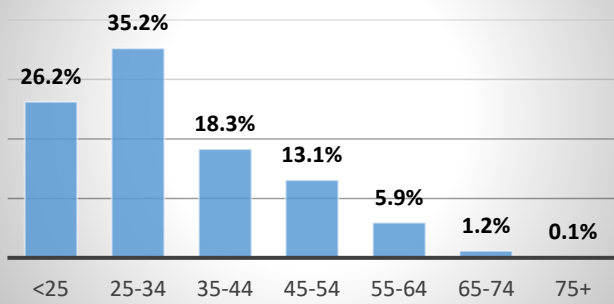

Q. What does Behind the Walls mean?

A. The behind the walls jail population is physically housed under the Sheriff's custody 24 hours a day/7 days a week. This includes all the populations listed on the key above and pie chart to the left - Divisional populations male & female, Outside Counties, Hospital, PRC, Women's Residential, & VRIC. Detainees in court-ordered treatment programs (PRC, Women's Residential, VRIC) are housed at CCDOC 24 hours a day/7 days week.

Sheriff's Daily Report
6/13/2019

CCSO Population Demographics

In Confinement

Gender Distribution

Race Distribution

Age Distribution

Community Corrections

Gender Distribution

Race Distribution

Age Distribution