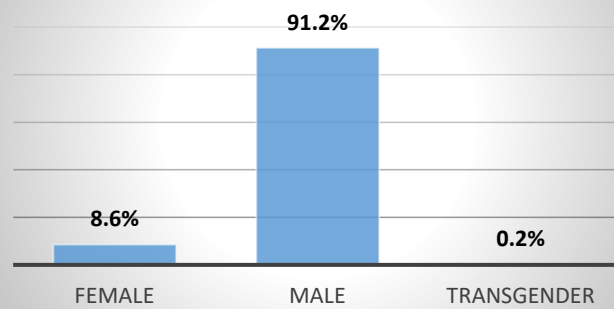

Q. What does Behind the Walls mean?

A. The behind the walls jail population is physically housed under the Sheriff's custody 24 hours a day/7 days a week. This includes all the populations listed on the key above and pie chart to the left - Divisional populations male & female, Outside Counties, Hospital, PRC, Women's Residential, & VRIC. Detainees in court-ordered treatment programs (PRC, Women's Residential, VRIC) are housed at CCDOC 24 hours a day/7 days week.

Sheriff's Daily Report
6/13/2019

CCSO Population Demographics

In Confinement

Gender Distribution

Race Distribution

Age Distribution

Community Corrections

Gender Distribution

Race Distribution

Age Distribution