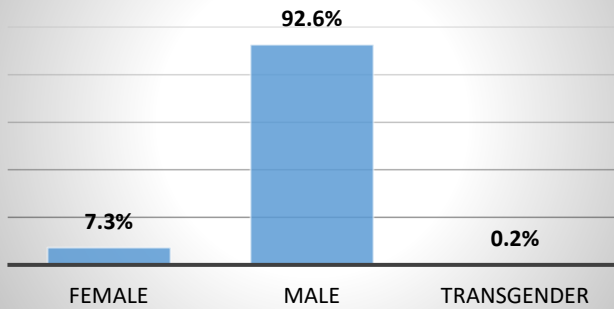

Sheriff's Daily Report 6/13/2019

Under the Custody of the Sheriff	
TOTAL MALE AND FEMALE	7,930
Jail Population	5,772
Community Corrections	2,158

Jail Population Behind the Walls

- Division 4, Division 4 Dorm 4, Division 6, Cermak, Division 08 RTU, Division 9, Division 10, Division 11 - Male Population
 - RTU Annex, Cermak, Division 08 RTU - Female Population
 - Division 15 - Outside Counties
 - Division 15 - Hospital
- Court-Ordered Programming within Jail Custody**
- RTU Annex - Women's Residential (Court Ordered Drug Treatment Program)
 - Division 6, Division 08 RTU - PRC (Court Ordered Drug Treatment Program) - Male Population
 - Division 16 - VRIC (Court Ordered) - Male Population

Q. What does Behind the Walls mean?

A. The behind the walls jail population is physically housed under the Sheriff's custody 24 hours a day/7 days a week. This includes all the populations listed on the key above and pie chart to the left - Divisional populations male & female, Outside Counties, Hospital, PRC, Women's Residential, & VRIC. Detainees in court-ordered treatment programs (PRC, Women's Residential, VRIC) are housed at CCDOC 24 hours a day/7 days week.

Sheriff's Daily Report
6/13/2019

CCSO Population Demographics

In Confinement

Gender Distribution

Race Distribution

Age Distribution

Community Corrections

Gender Distribution

Race Distribution

Age Distribution