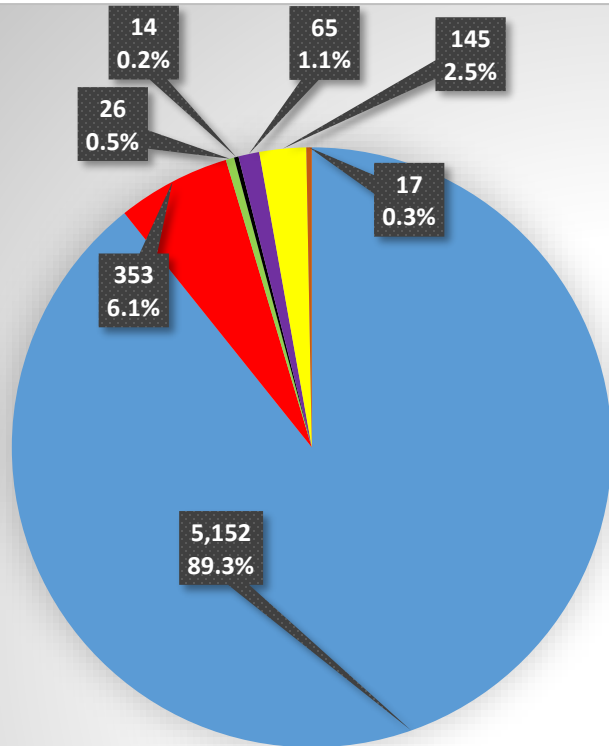

Sheriff's Daily Report 6/13/2019

Under the Custody of the Sheriff	
TOTAL MALE AND FEMALE	7,930
Jail Population	5,772
Community Corrections	2,158

Jail Population Behind the Walls

- Division 4, Division 4 Dorm 4, Division 6, Cermak, Division 08 RTU, Division 9, Division 10, Division 11 - Male Population
 - RTU Annex, Cermak, Division 08 RTU - Female Population
 - Division 15 - Outside Counties
 - Division 15 - Hospital
- Court-Ordered Programming within Jail Custody**
- RTU Annex - Women's Residential (Court Ordered Drug Treatment Program)
 - Division 6, Division 08 RTU - PRC (Court Ordered Drug Treatment Program) - Male Population
 - Division 16 - VRIC (Court Ordered) - Male Population

Q. What does Behind the Walls mean?

A. The behind the walls jail population is physically housed under the Sheriff's custody 24 hours a day/7 days a week. This includes all the populations listed on the key above and pie chart to the left - Divisional populations male & female, Outside Counties, Hospital, PRC, Women's Residential, & VRIC. Detainees in court-ordered treatment programs (PRC, Women's Residential, VRIC) are housed at CCDOC 24 hours a day/7 days week.

Race Distribution

Age Distribution