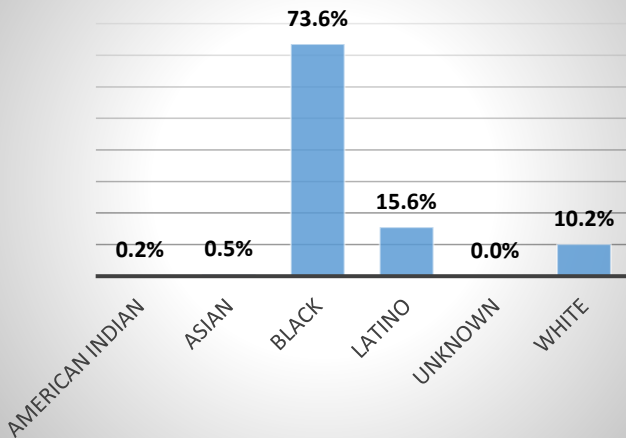

Q. What does Behind the Walls mean?

A. The behind the walls jail population is physically housed under the Sheriff's custody 24 hours a day/7 days a week. This includes all the populations listed on the key above and pie chart to the left - Divisional populations male & female, Outside Counties, Hospital, PRC, Women's Residential, & VRIC. Detainees in court-ordered treatment programs (PRC, Women's Residential, VRIC) are housed at CCDOC 24 hours a day/7 days week.

Sheriff's Daily Report
6/13/2019

CCSO Population Demographics

In Confinement

Gender Distribution

Race Distribution

Age Distribution

Community Corrections

Gender Distribution

Race Distribution

Age Distribution