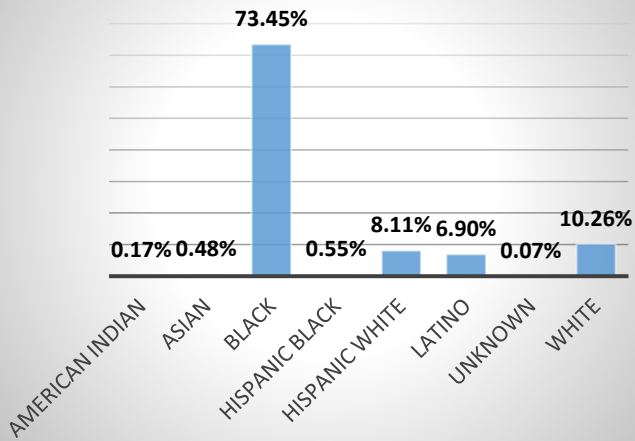

## Sheriff's Daily Report 6/11/2019

Under the Custody of the Sheriff	
<b>TOTAL MALE AND FEMALE</b>	<b>7,956</b>
Jail Population	5,774
Community Corrections	2,182

Sheriff's Daily Report  
6/11/2019

CCSO Population Demographics

**In Confinement**

**Gender Distribution**

**Race Distribution**

**Age Distribution**

**Community Corrections**

**Gender Distribution**

**Race Distribution**

**Age Distribution**