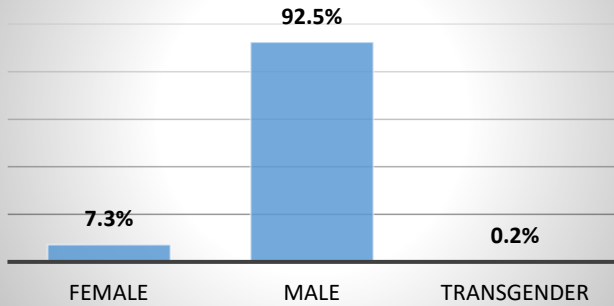

## Sheriff's Daily Report 6/11/2019

Under the Custody of the Sheriff	
<b>TOTAL MALE AND FEMALE</b>	<b>7,956</b>
Jail Population	5,774
Community Corrections	2,182

Sheriff's Daily Report  
6/11/2019

CCSO Population Demographics

**In Confinement**

**Gender Distribution**

**Race Distribution**

**Age Distribution**

**Community Corrections**

**Gender Distribution**

**Race Distribution**

**Age Distribution**