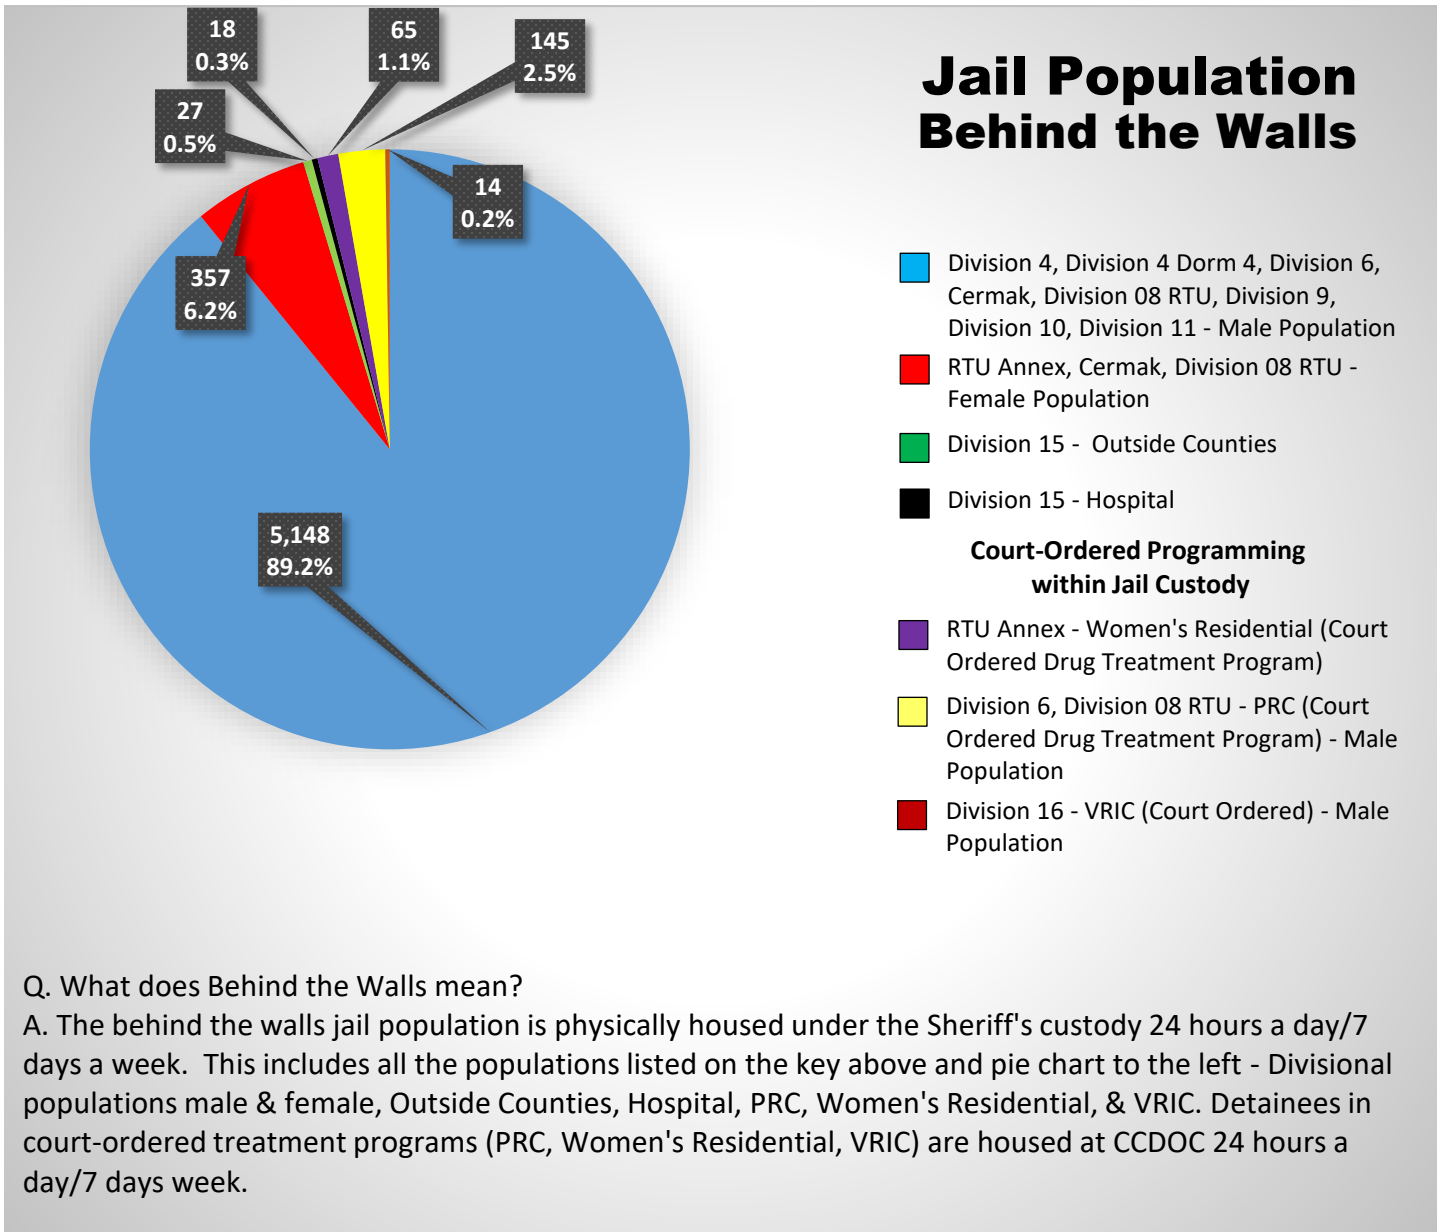

## Sheriff's Daily Report 6/11/2019

Under the Custody of the Sheriff	
<b>TOTAL MALE AND FEMALE</b>	<b>7,956</b>
Jail Population	5,774
Community Corrections	2,182

Sheriff's Daily Report  
6/11/2019

CCSO Population Demographics

**In Confinement**

**Gender Distribution**

**Race Distribution**

**Age Distribution**

**Community Corrections**

**Gender Distribution**

**Race Distribution**

**Age Distribution**