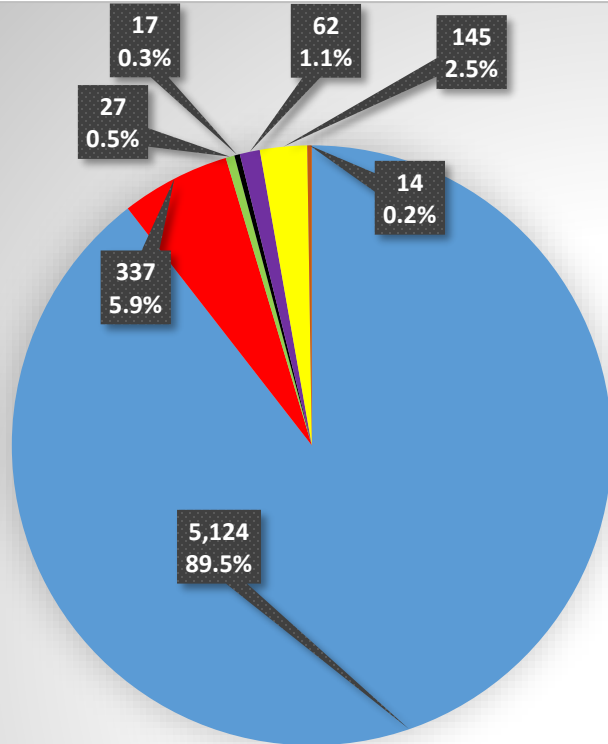

Sheriff's Daily Report
6/8/2019

Under the Custody of the Sheriff	
TOTAL MALE AND FEMALE	7,895
Jail Population	5,726
Community Corrections	2,169

Jail Population Behind the Walls

- Division 4, Division 4 Dorm 4, Division 6, Cermak, Division 08 RTU, Division 9, Division 10, Division 11 - Male Population
 - RTU Annex, Cermak, Division 08 RTU - Female Population
 - Division 15 - Outside Counties
 - Division 15 - Hospital
- Court-Ordered Programming within Jail Custody**
- RTU Annex - Women's Residential (Court Ordered Drug Treatment Program)
 - Division 6, Division 08 RTU - PRC (Court Ordered Drug Treatment Program) - Male Population
 - Division 16 - VRIC (Court Ordered) - Male Population

Q. What does Behind the Walls mean?

A. The behind the walls jail population is physically housed under the Sheriff's custody 24 hours a day/7 days a week. This includes all the populations listed on the key above and pie chart to the left - Divisional populations male & female, Outside Counties, Hospital, PRC, Women's Residential, & VRIC. Detainees in court-ordered treatment programs (PRC, Women's Residential, VRIC) are housed at CCDOC 24 hours a day/7 days week.

Race Distribution

Age Distribution