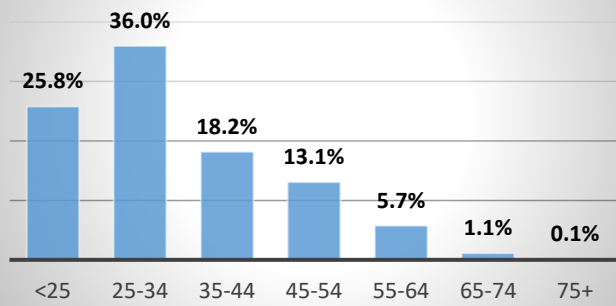

Q. What does Behind the Walls mean?

A. The behind the walls jail population is physically housed under the Sheriff's custody 24 hours a day/7 days a week. This includes all the populations listed on the key above and pie chart to the left - Divisional populations male & female, Outside Counties, Hospital, PRC, Women's Residential, & VRIC. Detainees in court-ordered treatment programs (PRC, Women's Residential, VRIC) are housed at CCDOC 24 hours a day/7 days week.

Sheriff's Daily Report
6/8/2019

CCSO Population Demographics

In Confinement

Gender Distribution

Race Distribution

Age Distribution

Community Corrections

Gender Distribution

Race Distribution

Age Distribution