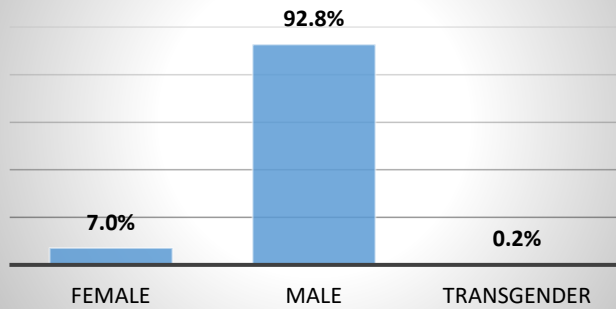

Sheriff's Daily Report
6/8/2019

Under the Custody of the Sheriff	
TOTAL MALE AND FEMALE	7,895
Jail Population	5,726
Community Corrections	2,169

Jail Population Behind the Walls

- Division 4, Division 4 Dorm 4, Division 6, Cermak, Division 08 RTU, Division 9, Division 10, Division 11 - Male Population
 - RTU Annex, Cermak, Division 08 RTU - Female Population
 - Division 15 - Outside Counties
 - Division 15 - Hospital
- Court-Ordered Programming within Jail Custody**
- RTU Annex - Women's Residential (Court Ordered Drug Treatment Program)
 - Division 6, Division 08 RTU - PRC (Court Ordered Drug Treatment Program) - Male Population
 - Division 16 - VRIC (Court Ordered) - Male Population

Q. What does Behind the Walls mean?

A. The behind the walls jail population is physically housed under the Sheriff's custody 24 hours a day/7 days a week. This includes all the populations listed on the key above and pie chart to the left - Divisional populations male & female, Outside Counties, Hospital, PRC, Women's Residential, & VRIC. Detainees in court-ordered treatment programs (PRC, Women's Residential, VRIC) are housed at CCDOC 24 hours a day/7 days week.

Sheriff's Daily Report
6/8/2019

CCSO Population Demographics

In Confinement

Gender Distribution

Race Distribution

Age Distribution

Community Corrections

Gender Distribution

Race Distribution

Age Distribution