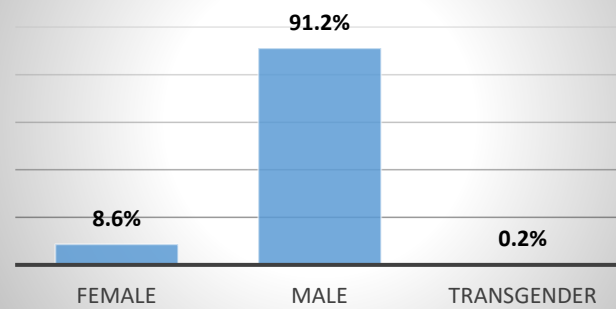

Q. What does Behind the Walls mean?

A. The behind the walls jail population is physically housed under the Sheriff's custody 24 hours a day/7 days a week. This includes all the populations listed on the key above and pie chart to the left - Divisional populations male & female, Outside Counties, Hospital, PRC, Women's Residential, & VRIC. Detainees in court-ordered treatment programs (PRC, Women's Residential, VRIC) are housed at CCDOC 24 hours a day/7 days week.

Sheriff's Daily Report
6/8/2019

CCSO Population Demographics

In Confinement

Gender Distribution

Race Distribution

Age Distribution

Community Corrections

Gender Distribution

Race Distribution

Age Distribution