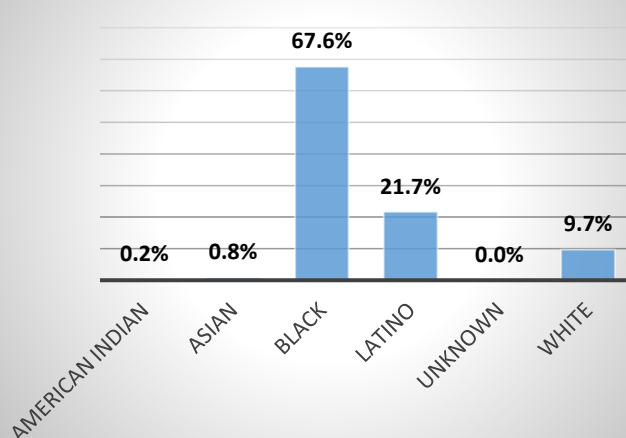

Sheriff's Daily Report 6/7/2019

| Under the Custody of the Sheriff | |
|----------------------------------|--------------|
| TOTAL MALE AND FEMALE | 7,900 |
| Jail Population | 5,725 |
| Community Corrections | 2,175 |

Sheriff's Daily Report
6/7/2019

CCSO Population Demographics

In Confinement

Gender Distribution

Race Distribution

Age Distribution

Community Corrections

Gender Distribution

Race Distribution

Age Distribution