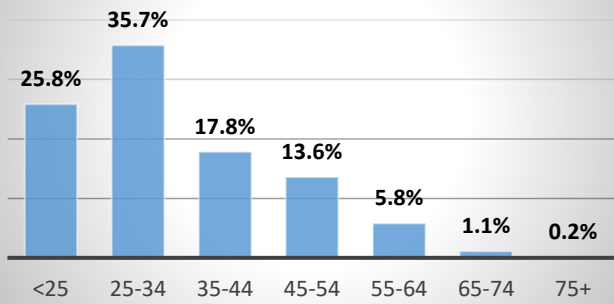

Sheriff's Daily Report 6/7/2019

| Under the Custody of the Sheriff | |
|----------------------------------|--------------|
| TOTAL MALE AND FEMALE | 7,900 |
| Jail Population | 5,725 |
| Community Corrections | 2,175 |

Sheriff's Daily Report
6/7/2019

CCSO Population Demographics

In Confinement

Gender Distribution

Race Distribution

Age Distribution

Community Corrections

Gender Distribution

Race Distribution

Age Distribution