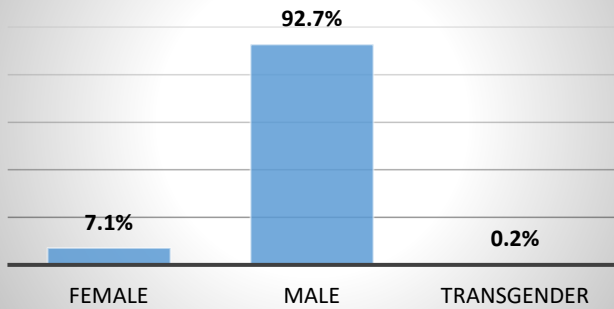

Sheriff's Daily Report 6/7/2019

| Under the Custody of the Sheriff | |
|----------------------------------|--------------|
| TOTAL MALE AND FEMALE | 7,900 |
| Jail Population | 5,725 |
| Community Corrections | 2,175 |

Sheriff's Daily Report
6/7/2019

CCSO Population Demographics

In Confinement

Gender Distribution

Race Distribution

Age Distribution

Community Corrections

Gender Distribution

Race Distribution

Age Distribution