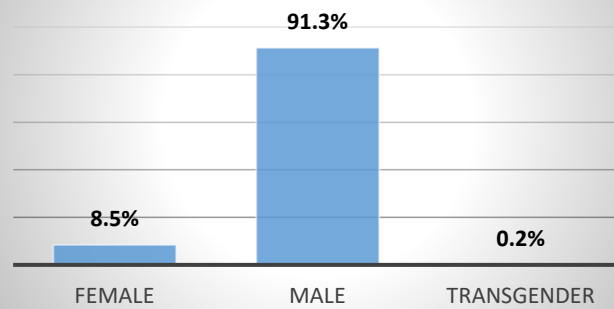

Sheriff's Daily Report 6/7/2019

| Under the Custody of the Sheriff | |
|----------------------------------|--------------|
| TOTAL MALE AND FEMALE | 7,900 |
| Jail Population | 5,725 |
| Community Corrections | 2,175 |

Sheriff's Daily Report
6/7/2019

CCSO Population Demographics

In Confinement

Gender Distribution

Race Distribution

Age Distribution

Community Corrections

Gender Distribution

Race Distribution

Age Distribution