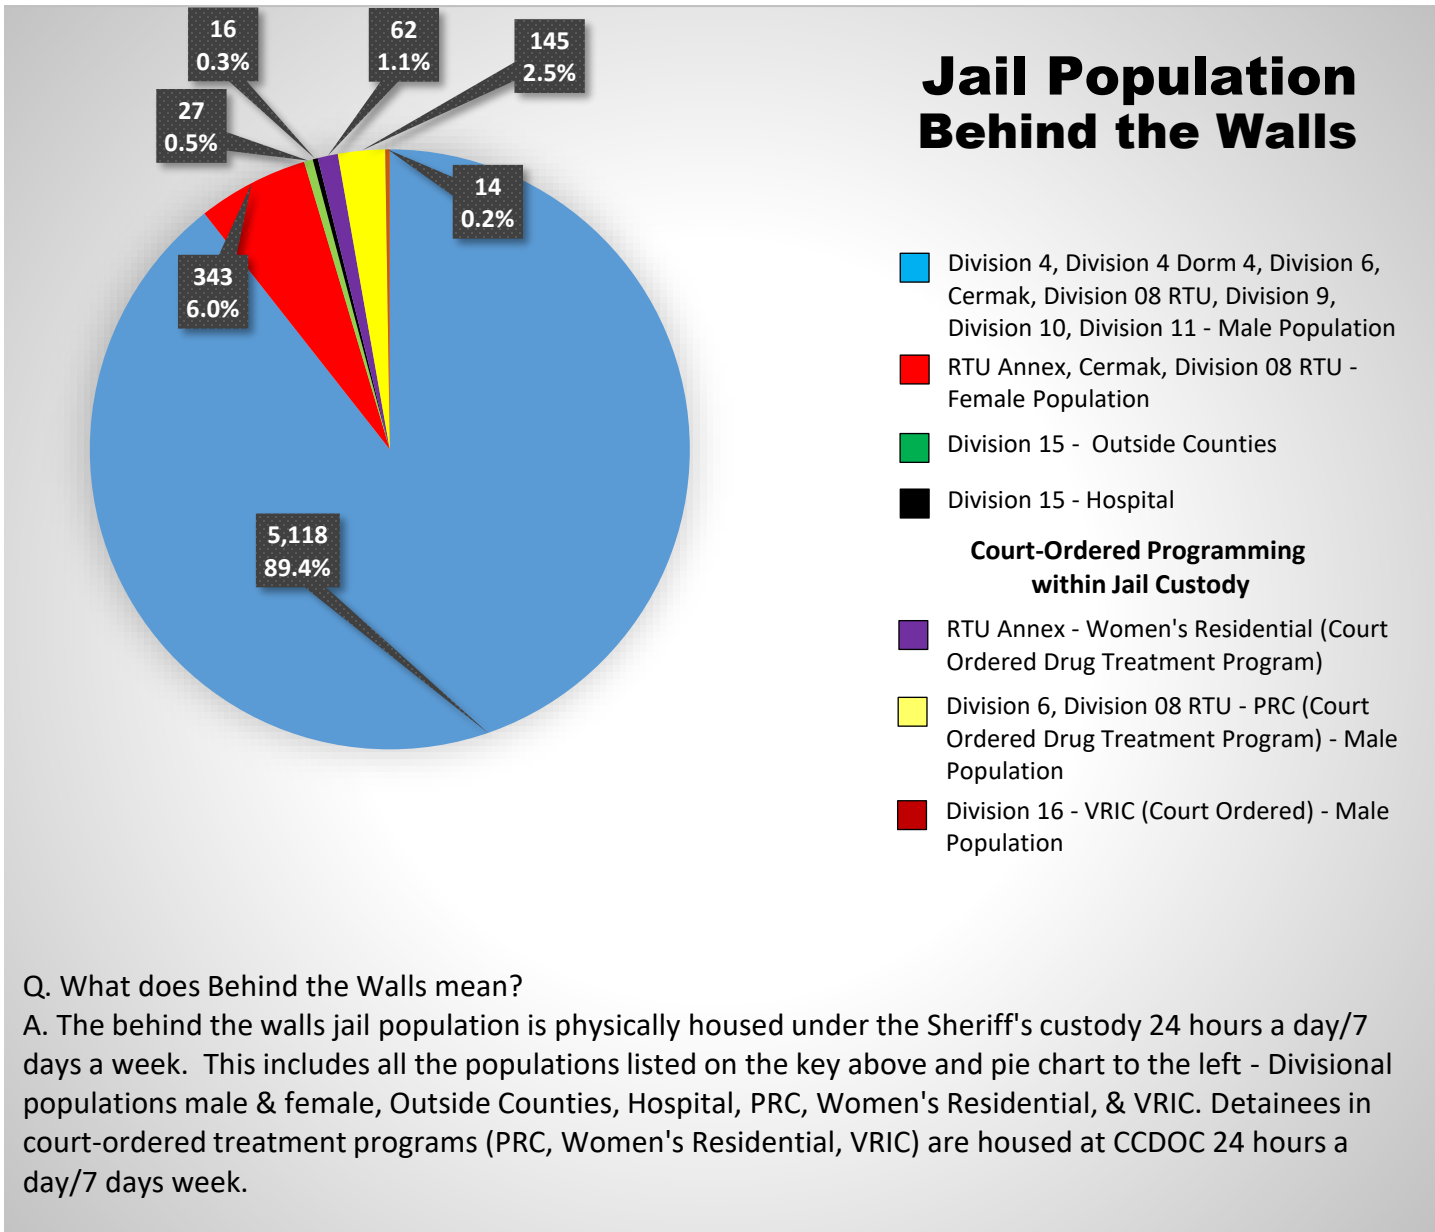

Sheriff's Daily Report 6/7/2019

| Under the Custody of the Sheriff | |
|----------------------------------|--------------|
| TOTAL MALE AND FEMALE | 7,900 |
| Jail Population | 5,725 |
| Community Corrections | 2,175 |

Sheriff's Daily Report
6/7/2019

CCSO Population Demographics

In Confinement

Gender Distribution

Race Distribution

Age Distribution

Community Corrections

Gender Distribution

Race Distribution

Age Distribution