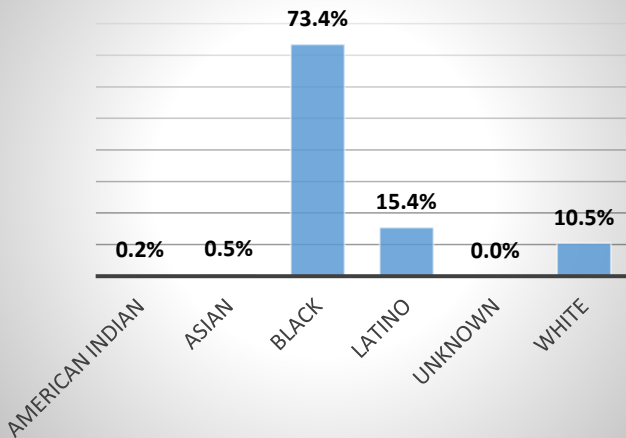

Sheriff's Daily Report 6/7/2019

| Under the Custody of the Sheriff | |
|----------------------------------|--------------|
| TOTAL MALE AND FEMALE | 7,900 |
| Jail Population | 5,725 |
| Community Corrections | 2,175 |

Sheriff's Daily Report
6/7/2019

CCSO Population Demographics

In Confinement

Gender Distribution

Race Distribution

Age Distribution

Community Corrections

Gender Distribution

Race Distribution

Age Distribution