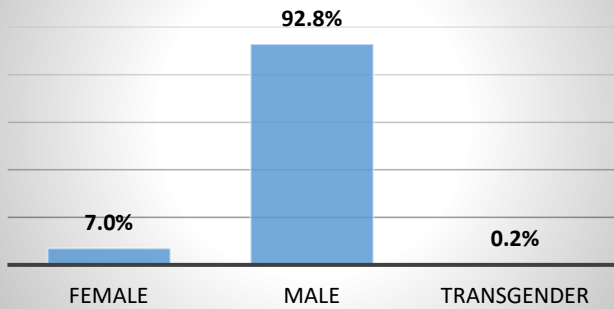

Sheriff's Daily Report
6/6/2019

Under the Custody of the Sheriff	
TOTAL MALE AND FEMALE	7,919
Jail Population	5,727
Community Corrections	2,192

Jail Population Behind the Walls

- Division 4, Division 4 Dorm 4, Division 6, Cermak, Division 08 RTU, Division 9, Division 10, Division 11 - Male Population
 - RTU Annex, Cermak, Division 08 RTU - Female Population
 - Division 15 - Outside Counties
 - Division 15 - Hospital
- Court-Ordered Programming within Jail Custody**
- RTU Annex - Women's Residential (Court Ordered Drug Treatment Program)
 - Division 6, Division 08 RTU - PRC (Court Ordered Drug Treatment Program) - Male Population
 - Division 16 - VRIC (Court Ordered) - Male Population

Q. What does Behind the Walls mean?

A. The behind the walls jail population is physically housed under the Sheriff's custody 24 hours a day/7 days a week. This includes all the populations listed on the key above and pie chart to the left - Divisional populations male & female, Outside Counties, Hospital, PRC, Women's Residential, & VRIC. Detainees in court-ordered treatment programs (PRC, Women's Residential, VRIC) are housed at CCDOC 24 hours a day/7 days week.

Sheriff's Daily Report
6/6/2019

CCSO Population Demographics

In Confinement

Gender Distribution

Race Distribution

Age Distribution

Community Corrections

Gender Distribution

Race Distribution

Age Distribution