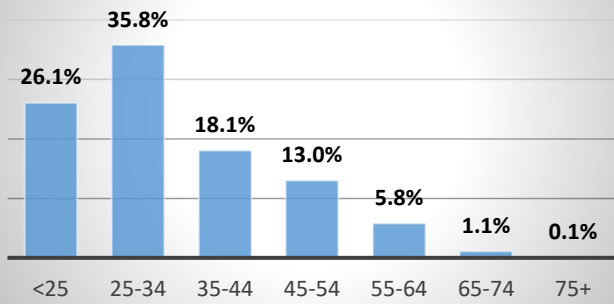

Q. What does Behind the Walls mean?

A. The behind the walls jail population is physically housed under the Sheriff's custody 24 hours a day/7 days a week. This includes all the populations listed on the key above and pie chart to the left - Divisional populations male & female, Outside Counties, Hospital, PRC, Women's Residential, & VRIC. Detainees in court-ordered treatment programs (PRC, Women's Residential, VRIC) are housed at CCDOC 24 hours a day/7 days week.

Sheriff's Daily Report
6/6/2019

CCSO Population Demographics

In Confinement

Gender Distribution

Race Distribution

Age Distribution

Community Corrections

Gender Distribution

Race Distribution

Age Distribution