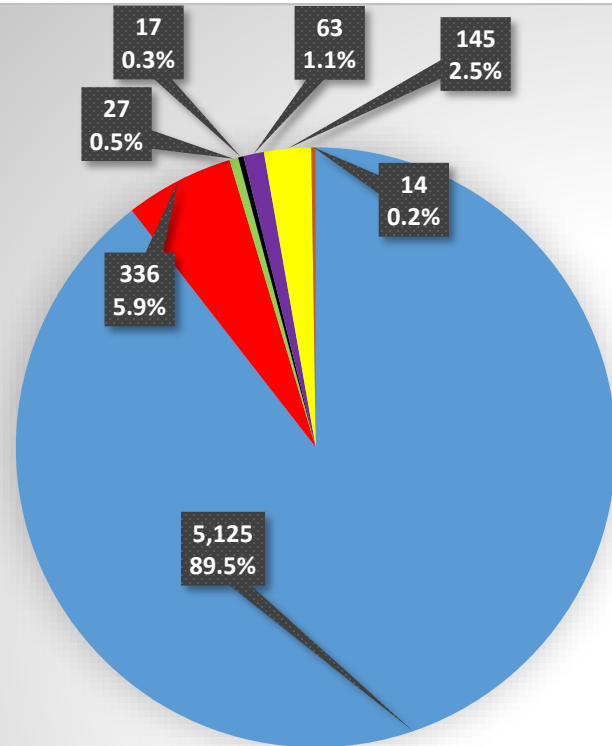

Sheriff's Daily Report
6/6/2019

Under the Custody of the Sheriff	
TOTAL MALE AND FEMALE	7,919
Jail Population	5,727
Community Corrections	2,192

Jail Population Behind the Walls

- Division 4, Division 4 Dorm 4, Division 6, Cermak, Division 08 RTU, Division 9, Division 10, Division 11 - Male Population
 - RTU Annex, Cermak, Division 08 RTU - Female Population
 - Division 15 - Outside Counties
 - Division 15 - Hospital
- Court-Ordered Programming within Jail Custody**
- RTU Annex - Women's Residential (Court Ordered Drug Treatment Program)
 - Division 6, Division 08 RTU - PRC (Court Ordered Drug Treatment Program) - Male Population
 - Division 16 - VRIC (Court Ordered) - Male Population

Q. What does Behind the Walls mean?

A. The behind the walls jail population is physically housed under the Sheriff's custody 24 hours a day/7 days a week. This includes all the populations listed on the key above and pie chart to the left - Divisional populations male & female, Outside Counties, Hospital, PRC, Women's Residential, & VRIC. Detainees in court-ordered treatment programs (PRC, Women's Residential, VRIC) are housed at CCDOC 24 hours a day/7 days week.

Race Distribution

Age Distribution