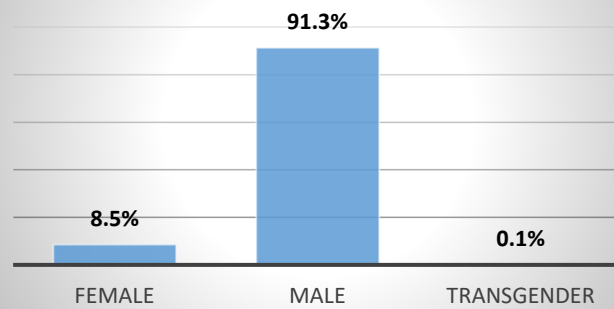

Q. What does Behind the Walls mean?

A. The behind the walls jail population is physically housed under the Sheriff's custody 24 hours a day/7 days a week. This includes all the populations listed on the key above and pie chart to the left - Divisional populations male & female, Outside Counties, Hospital, PRC, Women's Residential, & VRIC. Detainees in court-ordered treatment programs (PRC, Women's Residential, VRIC) are housed at CCDOC 24 hours a day/7 days week.

Sheriff's Daily Report
6/6/2019

CCSO Population Demographics

In Confinement

Gender Distribution

Race Distribution

Age Distribution

Community Corrections

Gender Distribution

Race Distribution

Age Distribution