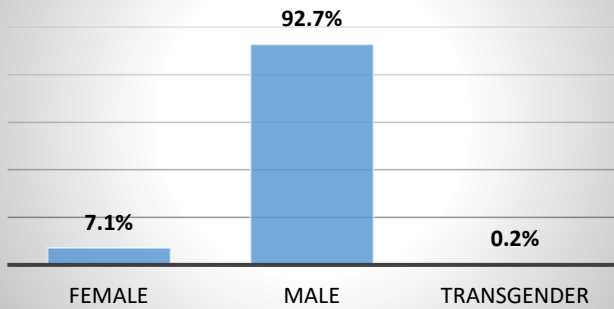

Sheriff's Daily Report 6/4/2019

Under the Custody of the Sheriff	
TOTAL MALE AND FEMALE	7,982
Jail Population	5,762
Community Corrections	2,220

Sheriff's Daily Report
6/4/2019

CCSO Population Demographics

In Confinement

Gender Distribution

Race Distribution

Age Distribution

Community Corrections

Gender Distribution

Race Distribution

Age Distribution