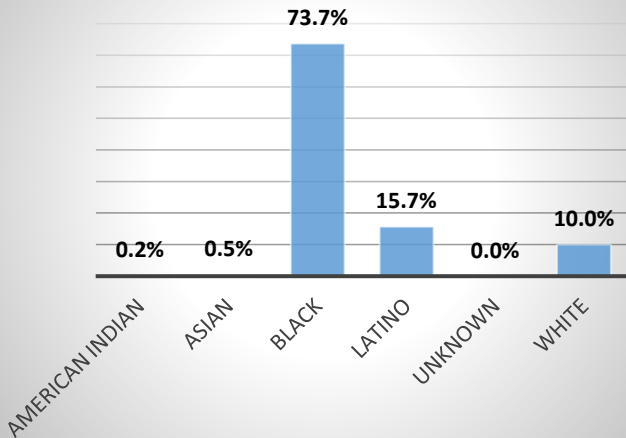

Sheriff's Daily Report 6/4/2019

Under the Custody of the Sheriff	
TOTAL MALE AND FEMALE	7,982
Jail Population	5,762
Community Corrections	2,220

Sheriff's Daily Report
6/4/2019

CCSO Population Demographics

In Confinement

Gender Distribution

Race Distribution

Age Distribution

Community Corrections

Gender Distribution

Race Distribution

Age Distribution