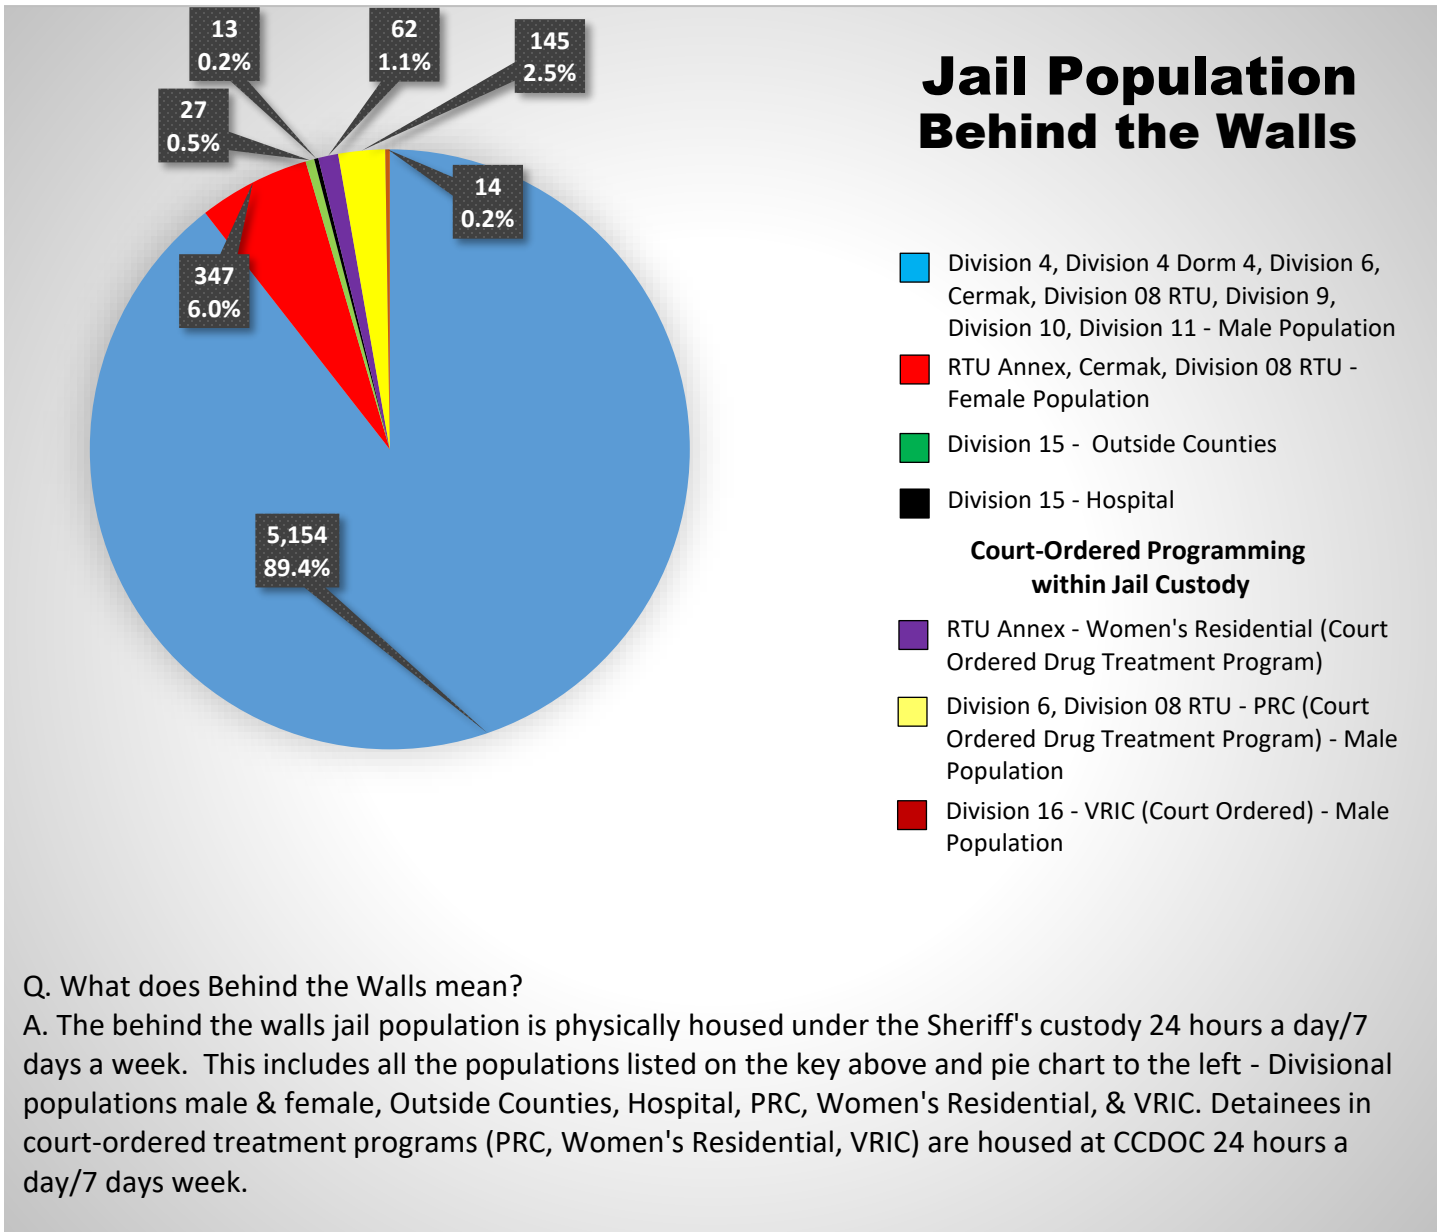

Sheriff's Daily Report 6/4/2019

Under the Custody of the Sheriff	
TOTAL MALE AND FEMALE	7,982
Jail Population	5,762
Community Corrections	2,220

Sheriff's Daily Report
6/4/2019

CCSO Population Demographics

In Confinement

Gender Distribution

Race Distribution

Age Distribution

Community Corrections

Gender Distribution

Race Distribution

Age Distribution