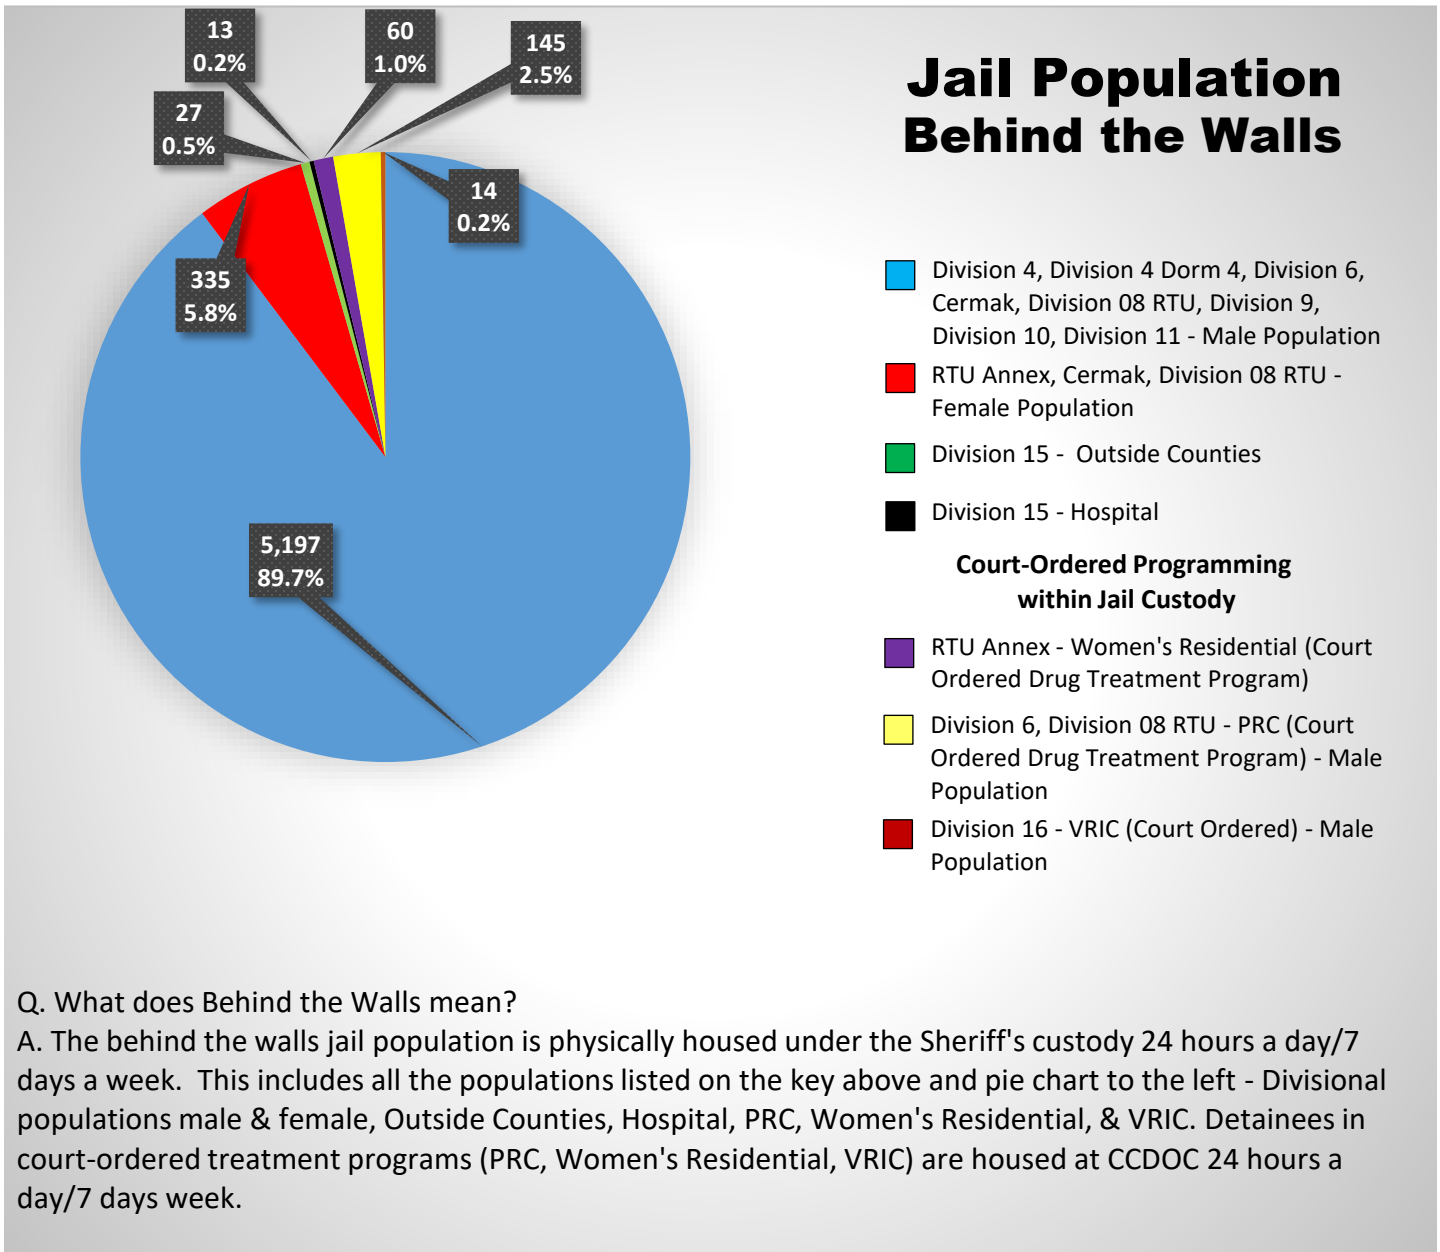

Sheriff's Daily Report 5/31/2019

Under the Custody of the Sheriff	
TOTAL MALE AND FEMALE	7,991
Jail Population	5,791
Community Corrections	2,200

Sheriff's Daily Report

5/31/2019

CCSO Population Demographics