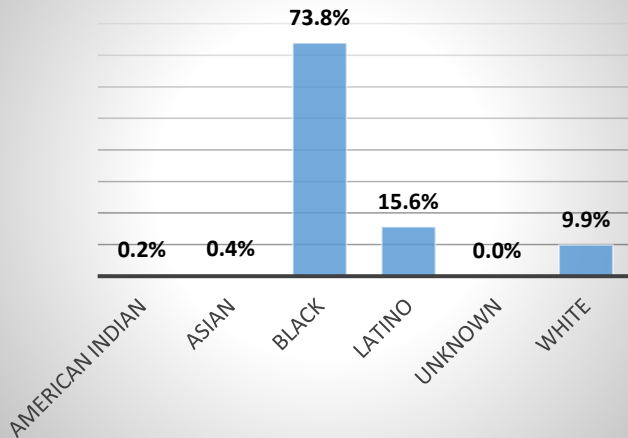

Sheriff's Daily Report 5/30/2019

Under the Custody of the Sheriff	
TOTAL MALE AND FEMALE	8,018
Jail Population	5,813
Community Corrections	2,205

Sheriff's Daily Report
5/30/2019

CCSO Population Demographics

In Confinement

Gender Distribution

Race Distribution

Age Distribution

Community Corrections

Gender Distribution

Race Distribution

Age Distribution