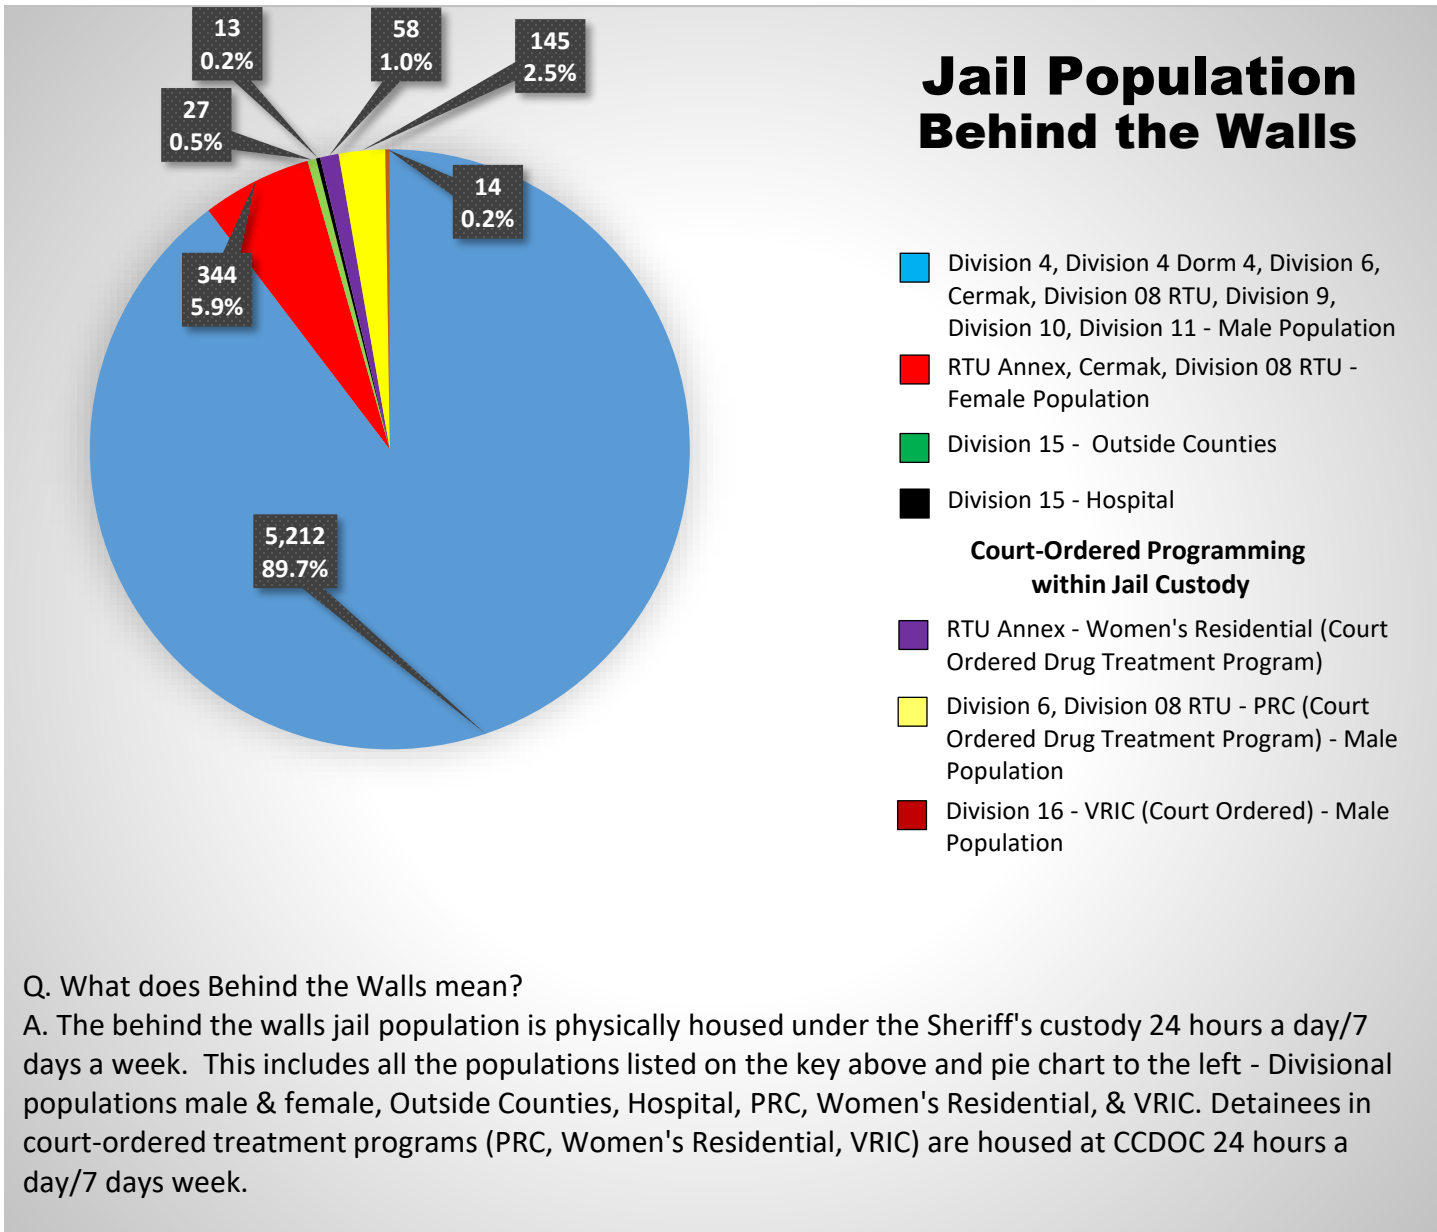

Sheriff's Daily Report 5/30/2019

Under the Custody of the Sheriff	
TOTAL MALE AND FEMALE	8,018
Jail Population	5,813
Community Corrections	2,205

Sheriff's Daily Report
5/30/2019

CCSO Population Demographics

In Confinement

Gender Distribution

Race Distribution

Age Distribution

Community Corrections

Gender Distribution

Race Distribution

Age Distribution