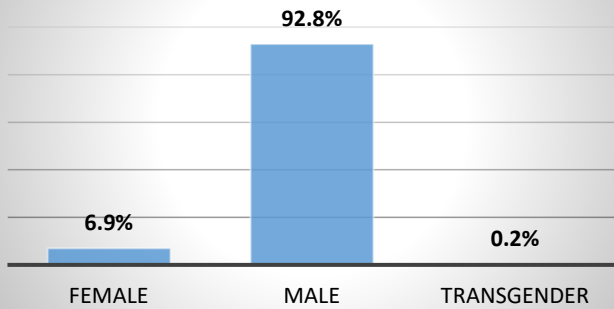

Sheriff's Daily Report 5/30/2019

Under the Custody of the Sheriff	
TOTAL MALE AND FEMALE	8,018
Jail Population	5,813
Community Corrections	2,205

Sheriff's Daily Report
5/30/2019

CCSO Population Demographics

In Confinement

Gender Distribution

Race Distribution

Age Distribution

Community Corrections

Gender Distribution

Race Distribution

Age Distribution