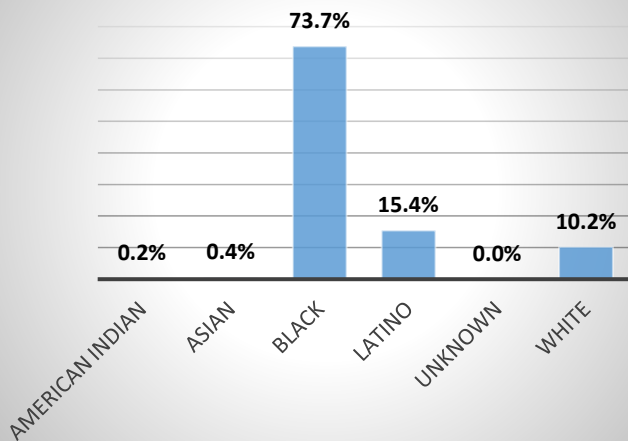

Sheriff's Daily Report 5/22/2019

Under the Custody of the Sheriff	
TOTAL MALE AND FEMALE	7,921
Jail Population	5,738
Community Corrections	2,183

Sheriff's Daily Report
5/22/2019

CCSO Population Demographics

In Confinement

Gender Distribution

Race Distribution

Age Distribution

Community Corrections

Gender Distribution

Race Distribution

Age Distribution