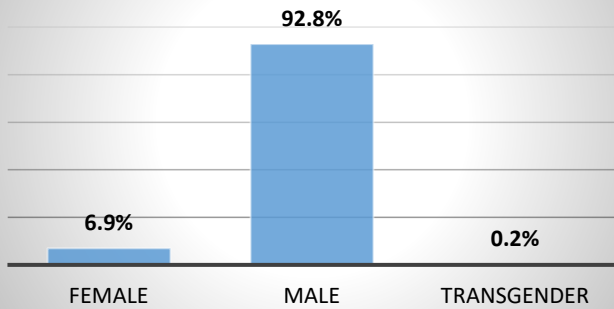

Sheriff's Daily Report 5/22/2019

Under the Custody of the Sheriff	
TOTAL MALE AND FEMALE	7,921
Jail Population	5,738
Community Corrections	2,183

Sheriff's Daily Report
5/22/2019

CCSO Population Demographics

In Confinement

Gender Distribution

Race Distribution

Age Distribution

Community Corrections

Gender Distribution

Race Distribution

Age Distribution