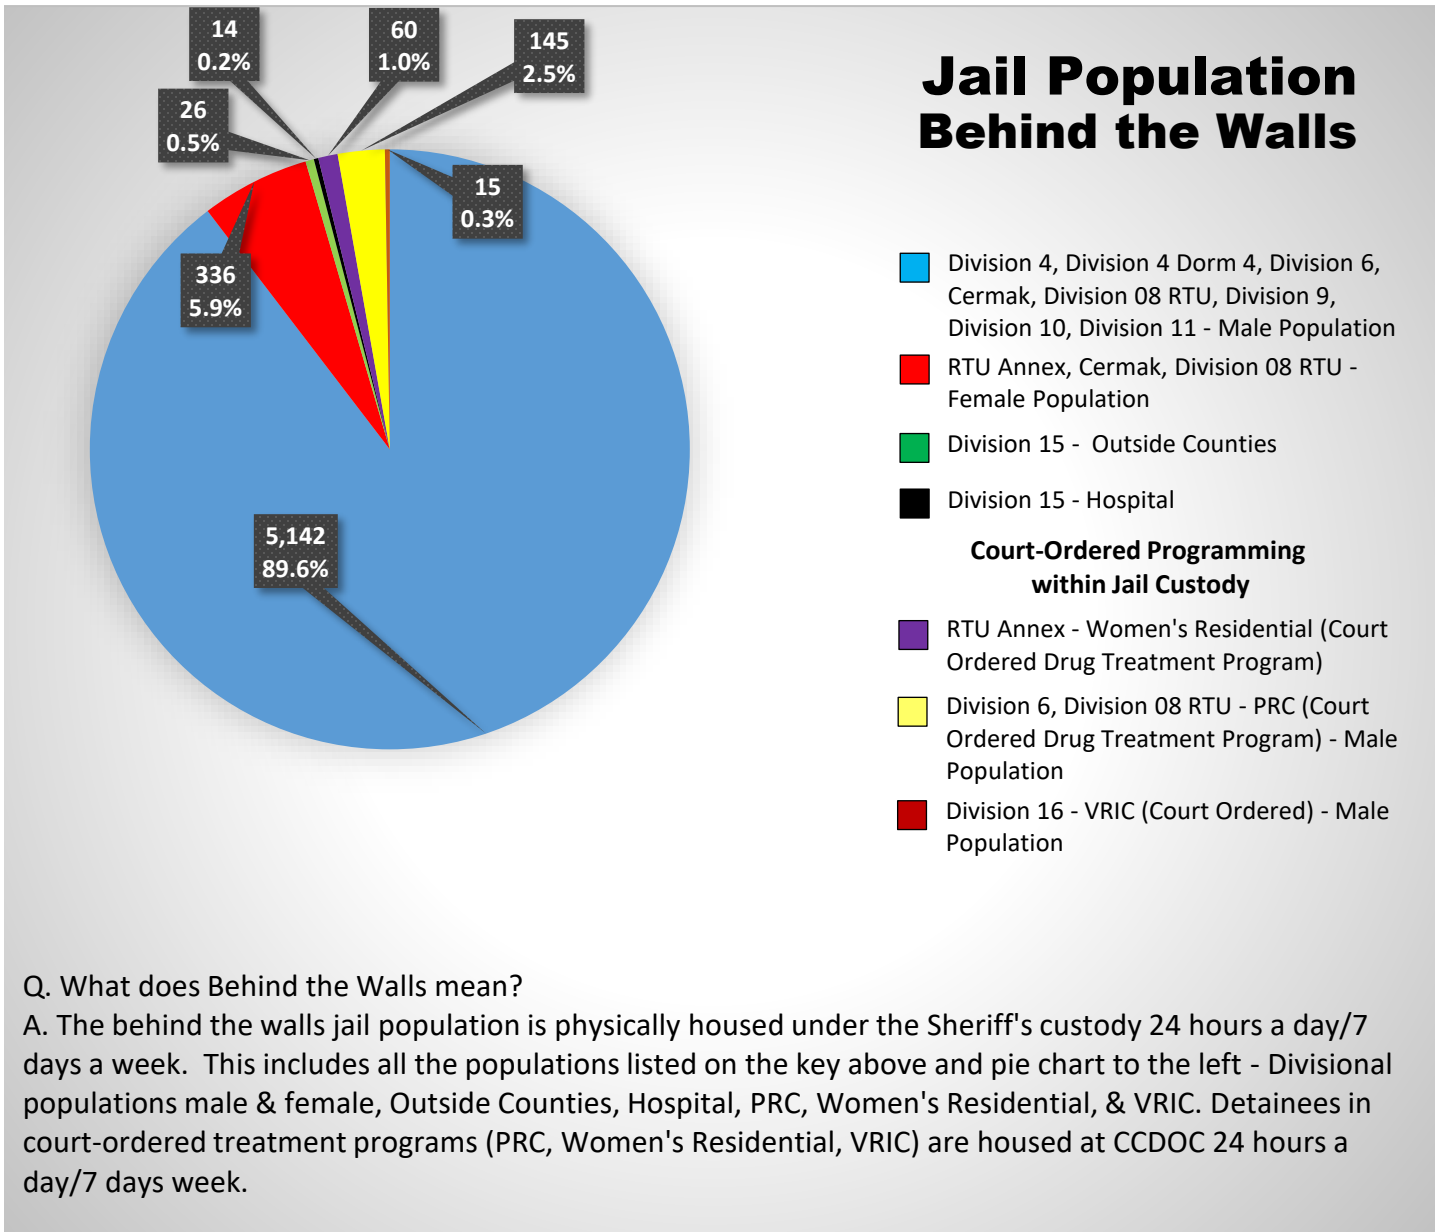

Sheriff's Daily Report 5/22/2019

Under the Custody of the Sheriff	
TOTAL MALE AND FEMALE	7,921
Jail Population	5,738
Community Corrections	2,183

Sheriff's Daily Report
5/22/2019

CCSO Population Demographics

In Confinement

Gender Distribution

Race Distribution

Age Distribution

Community Corrections

Gender Distribution

Race Distribution

Age Distribution