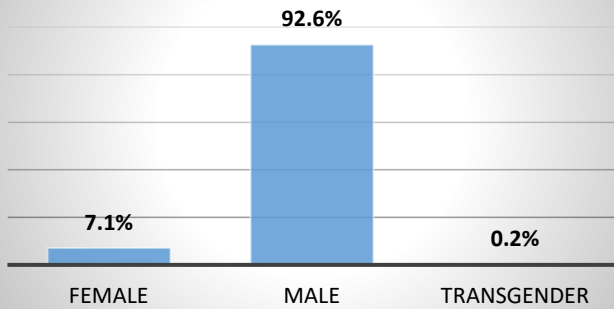

Sheriff's Daily Report 5/15/2019

Under the Custody of the Sheriff	
TOTAL MALE AND FEMALE	7,858
Jail Population	5,693
Community Corrections	2,165

Sheriff's Daily Report
5/15/2019

CCSO Population Demographics

In Confinement

Gender Distribution

Race Distribution

Age Distribution

Community Corrections

Gender Distribution

Race Distribution

Age Distribution