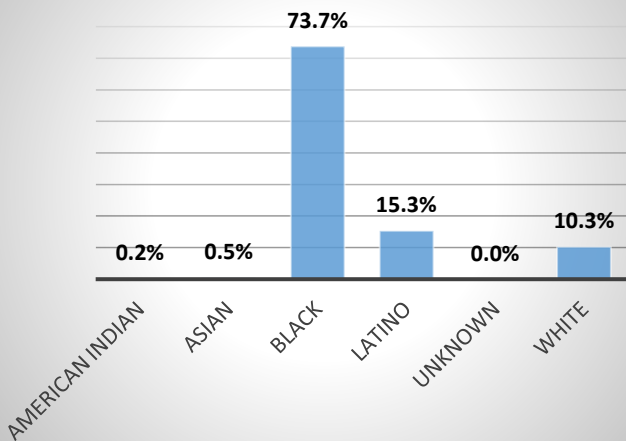

Sheriff's Daily Report 5/15/2019

Under the Custody of the Sheriff	
TOTAL MALE AND FEMALE	7,858
Jail Population	5,693
Community Corrections	2,165

Sheriff's Daily Report
5/15/2019

CCSO Population Demographics

In Confinement

Gender Distribution

Race Distribution

Age Distribution

Community Corrections

Gender Distribution

Race Distribution

Age Distribution