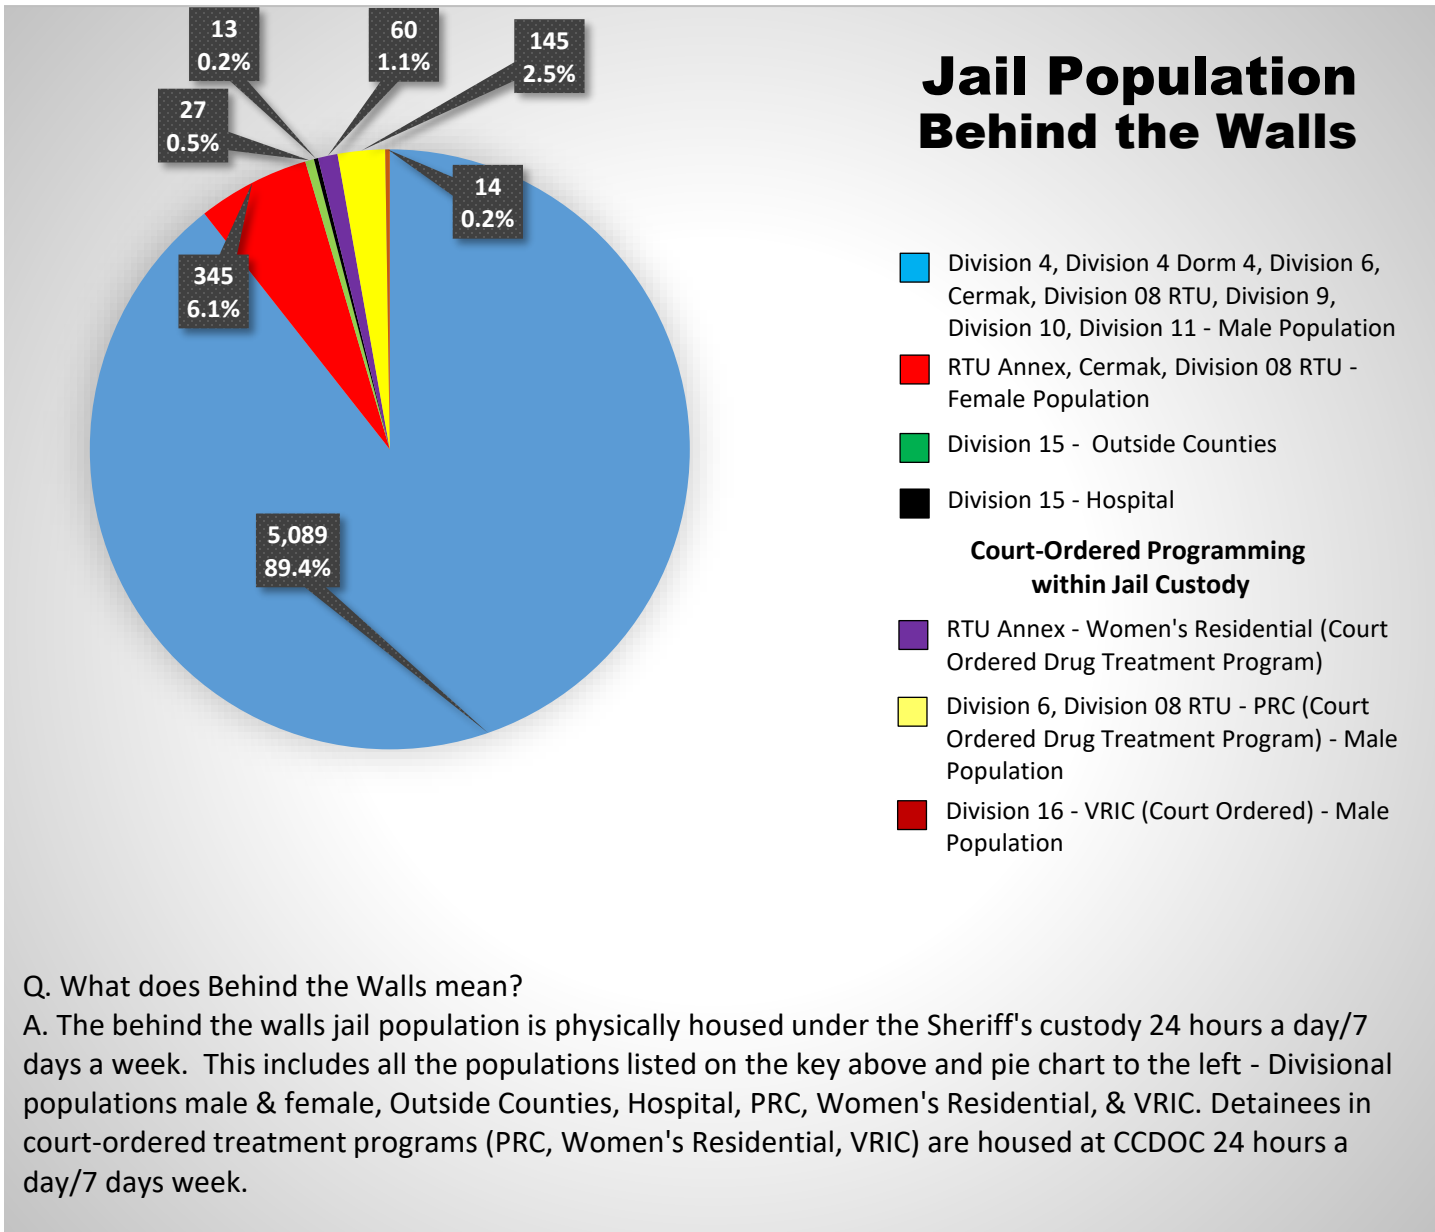

Sheriff's Daily Report 5/15/2019

Under the Custody of the Sheriff	
TOTAL MALE AND FEMALE	7,858
Jail Population	5,693
Community Corrections	2,165

Sheriff's Daily Report
5/15/2019

CCSO Population Demographics

In Confinement

Gender Distribution

Race Distribution

Age Distribution

Community Corrections

Gender Distribution

Race Distribution

Age Distribution