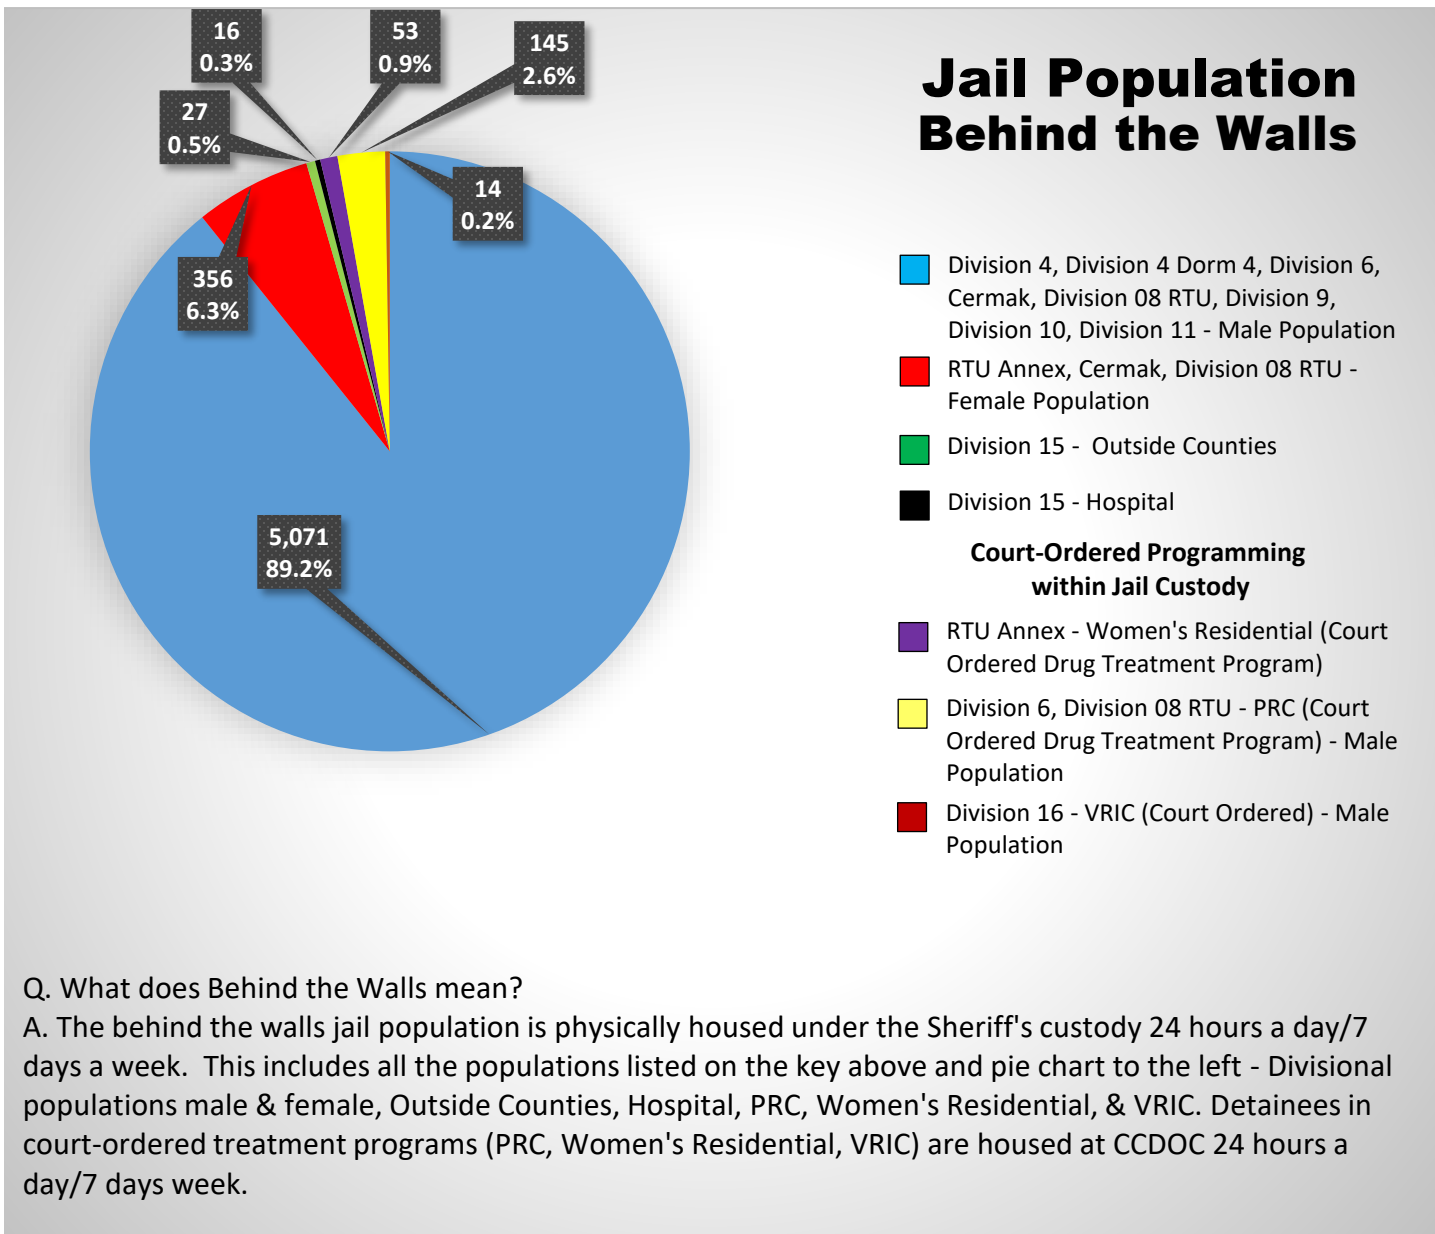

Sheriff's Daily Report 5/11/2019

Under the Custody of the Sheriff	
TOTAL MALE AND FEMALE	7,841
Jail Population	5,682
Community Corrections	2,159

Sheriff's Daily Report
5/11/2019

CCSO Population Demographics

In Confinement

Gender Distribution

Race Distribution

Age Distribution

Community Corrections

Gender Distribution

Race Distribution

Age Distribution