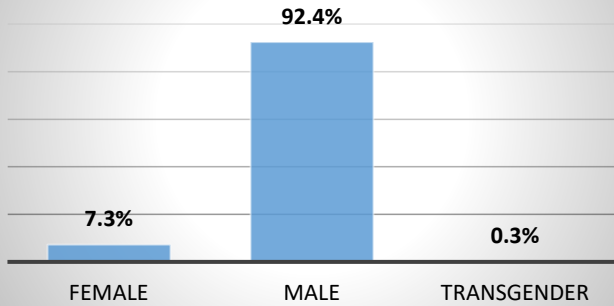

Sheriff's Daily Report 5/11/2019

Under the Custody of the Sheriff	
TOTAL MALE AND FEMALE	7,841
Jail Population	5,682
Community Corrections	2,159

Sheriff's Daily Report
5/11/2019

CCSO Population Demographics

In Confinement

Gender Distribution

Race Distribution

Age Distribution

Community Corrections

Gender Distribution

Race Distribution

Age Distribution