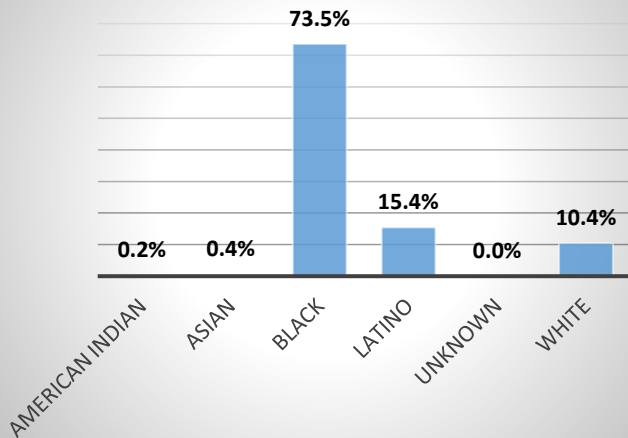

Sheriff's Daily Report 5/11/2019

Under the Custody of the Sheriff	
TOTAL MALE AND FEMALE	7,841
Jail Population	5,682
Community Corrections	2,159

Sheriff's Daily Report
5/11/2019

CCSO Population Demographics

In Confinement

Gender Distribution

Race Distribution

Age Distribution

Community Corrections

Gender Distribution

Race Distribution

Age Distribution