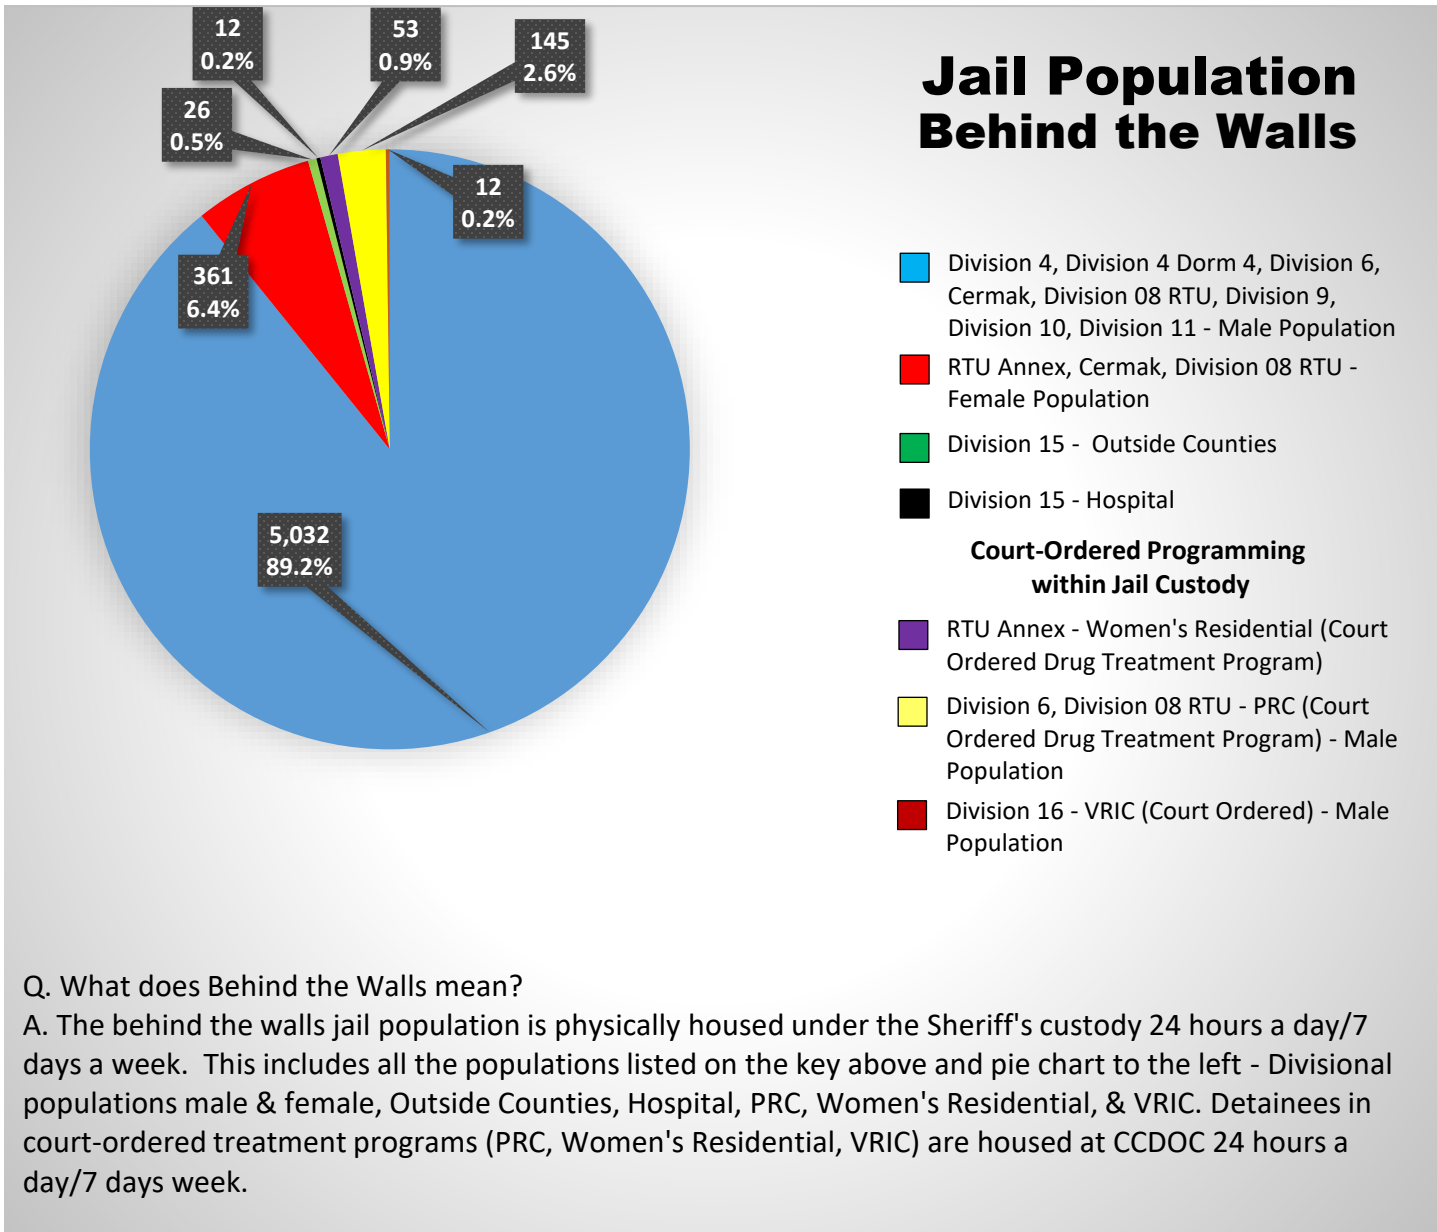

## Sheriff's Daily Report 5/10/2019

Under the Custody of the Sheriff	
<b>TOTAL MALE AND FEMALE</b>	<b>7,801</b>
Jail Population	5,641
Community Corrections	2,160

Sheriff's Daily Report  
5/10/2019

CCSO Population Demographics

**In Confinement**

**Gender Distribution**

**Race Distribution**

**Age Distribution**

**Community Corrections**

**Gender Distribution**

**Race Distribution**

**Age Distribution**