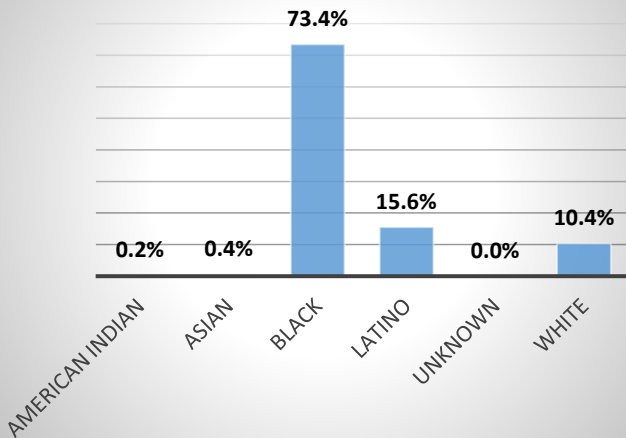

## Sheriff's Daily Report 5/10/2019

Under the Custody of the Sheriff	
<b>TOTAL MALE AND FEMALE</b>	<b>7,801</b>
Jail Population	5,641
Community Corrections	2,160

Sheriff's Daily Report  
5/10/2019

CCSO Population Demographics

**In Confinement**

**Gender Distribution**

**Race Distribution**

**Age Distribution**

**Community Corrections**

**Gender Distribution**

**Race Distribution**

**Age Distribution**