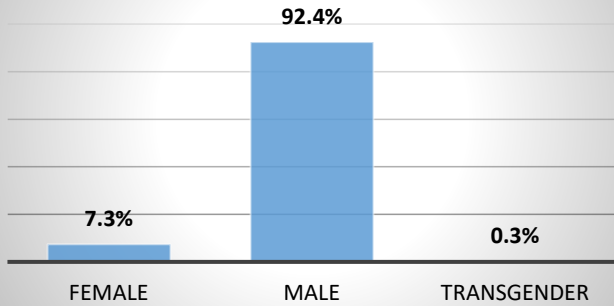

## Sheriff's Daily Report 5/10/2019

Under the Custody of the Sheriff	
<b>TOTAL MALE AND FEMALE</b>	<b>7,801</b>
Jail Population	5,641
Community Corrections	2,160

Sheriff's Daily Report  
5/10/2019

CCSO Population Demographics

**In Confinement**

**Gender Distribution**

**Race Distribution**

**Age Distribution**

**Community Corrections**

**Gender Distribution**

**Race Distribution**

**Age Distribution**