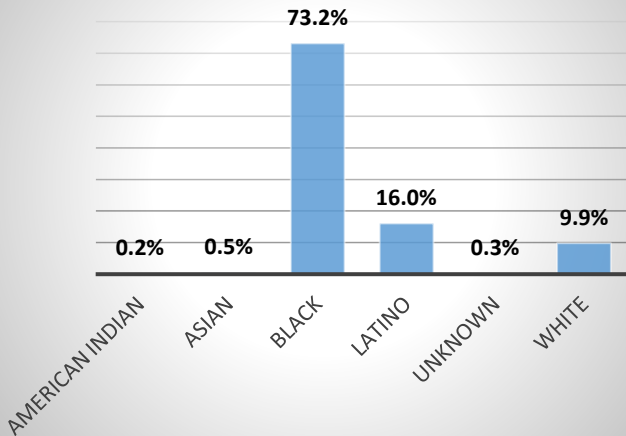

## Sheriff's Daily Report 4/24/2019

Under the Custody of the Sheriff	
<b>TOTAL MALE AND FEMALE</b>	<b>7,767</b>
Jail Population	5,652
Community Corrections	2,115

Sheriff's Daily Report  
4/24/2019

CCSO Population Demographics

**In Confinement**

**Gender Distribution**

**Race Distribution**

**Age Distribution**

**Community Corrections**

**Gender Distribution**

**Race Distribution**

**Age Distribution**