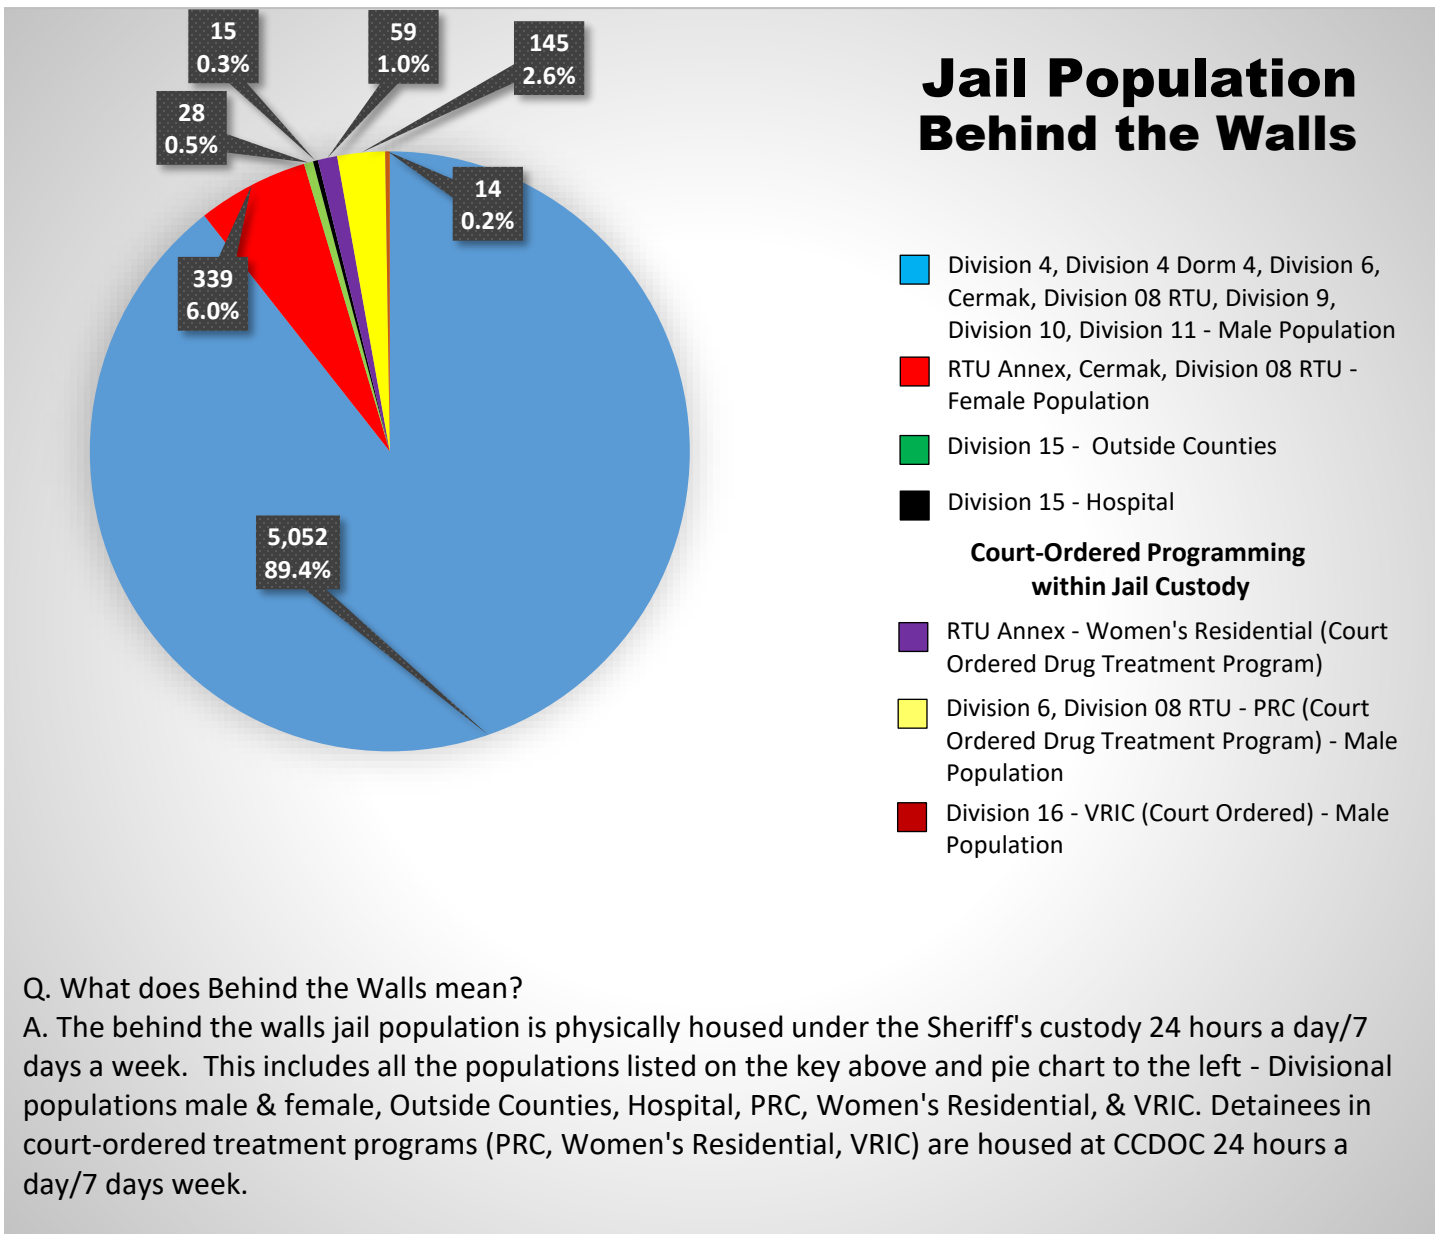

## Sheriff's Daily Report 4/24/2019

Under the Custody of the Sheriff	
<b>TOTAL MALE AND FEMALE</b>	<b>7,767</b>
Jail Population	5,652
Community Corrections	2,115

Sheriff's Daily Report  
4/24/2019

CCSO Population Demographics

**In Confinement**

**Gender Distribution**

**Race Distribution**

**Age Distribution**

**Community Corrections**

**Gender Distribution**

**Race Distribution**

**Age Distribution**