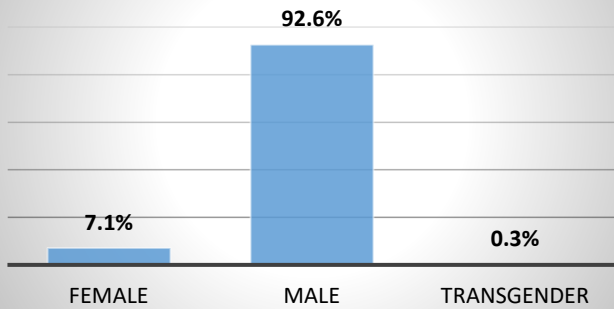

## Sheriff's Daily Report 4/24/2019

Under the Custody of the Sheriff	
<b>TOTAL MALE AND FEMALE</b>	<b>7,767</b>
Jail Population	5,652
Community Corrections	2,115

Sheriff's Daily Report  
4/24/2019

CCSO Population Demographics

**In Confinement**

**Gender Distribution**

**Race Distribution**

**Age Distribution**

**Community Corrections**

**Gender Distribution**

**Race Distribution**

**Age Distribution**