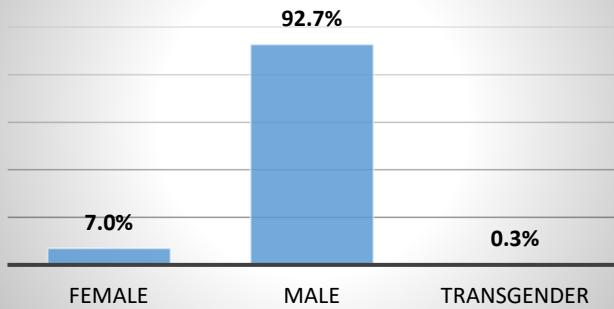

Sheriff's Daily Report 4/17/2019

Under the Custody of the Sheriff	
TOTAL MALE AND FEMALE	7,711
Jail Population	5,568
Community Corrections	2,143

Sheriff's Daily Report
4/17/2019

CCSO Population Demographics

In Confinement

Gender Distribution

Race Distribution

Age Distribution

Community Corrections

Gender Distribution

Race Distribution

Age Distribution