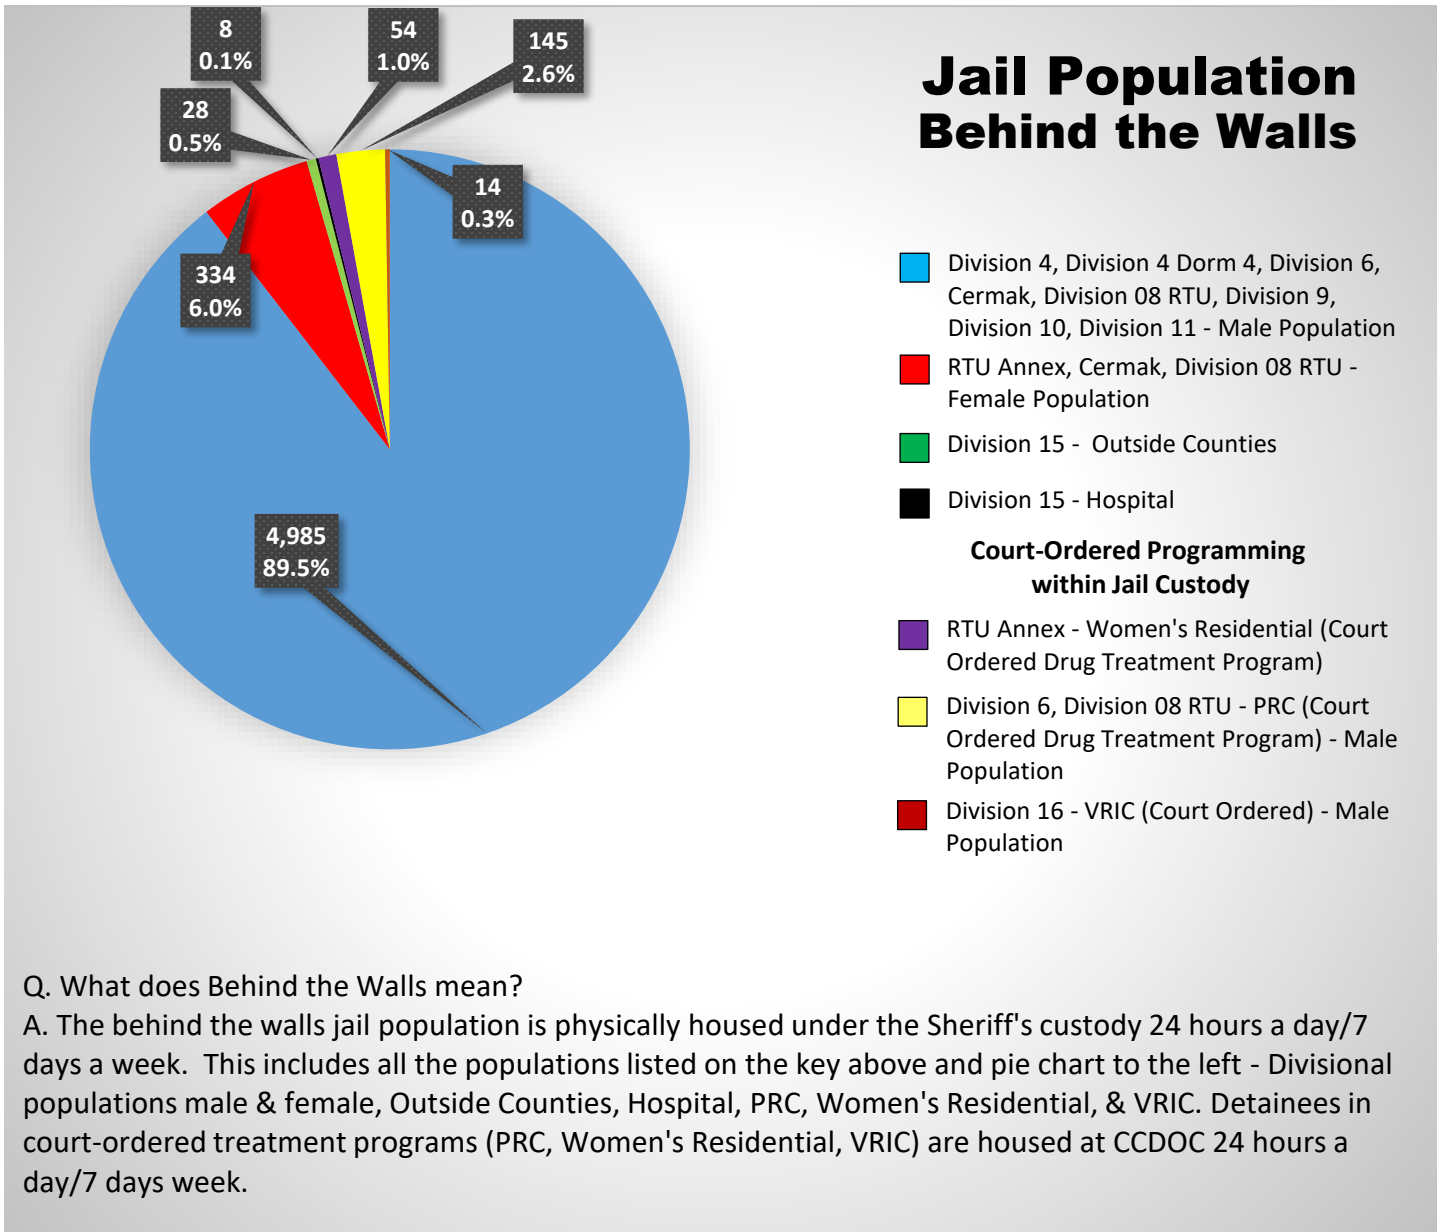

Sheriff's Daily Report 4/17/2019

Under the Custody of the Sheriff	
TOTAL MALE AND FEMALE	7,711
Jail Population	5,568
Community Corrections	2,143

Sheriff's Daily Report
4/17/2019

CCSO Population Demographics

In Confinement

Gender Distribution

Race Distribution

Age Distribution

Community Corrections

Gender Distribution

Race Distribution

Age Distribution