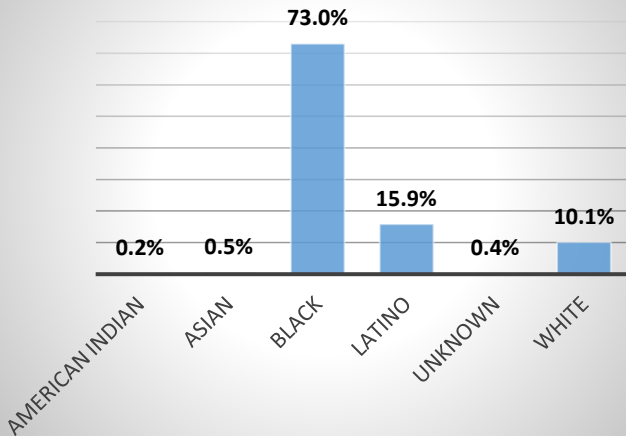

Sheriff's Daily Report 4/17/2019

Under the Custody of the Sheriff	
TOTAL MALE AND FEMALE	7,711
Jail Population	5,568
Community Corrections	2,143

Sheriff's Daily Report
4/17/2019

CCSO Population Demographics

In Confinement

Gender Distribution

Race Distribution

Age Distribution

Community Corrections

Gender Distribution

Race Distribution

Age Distribution