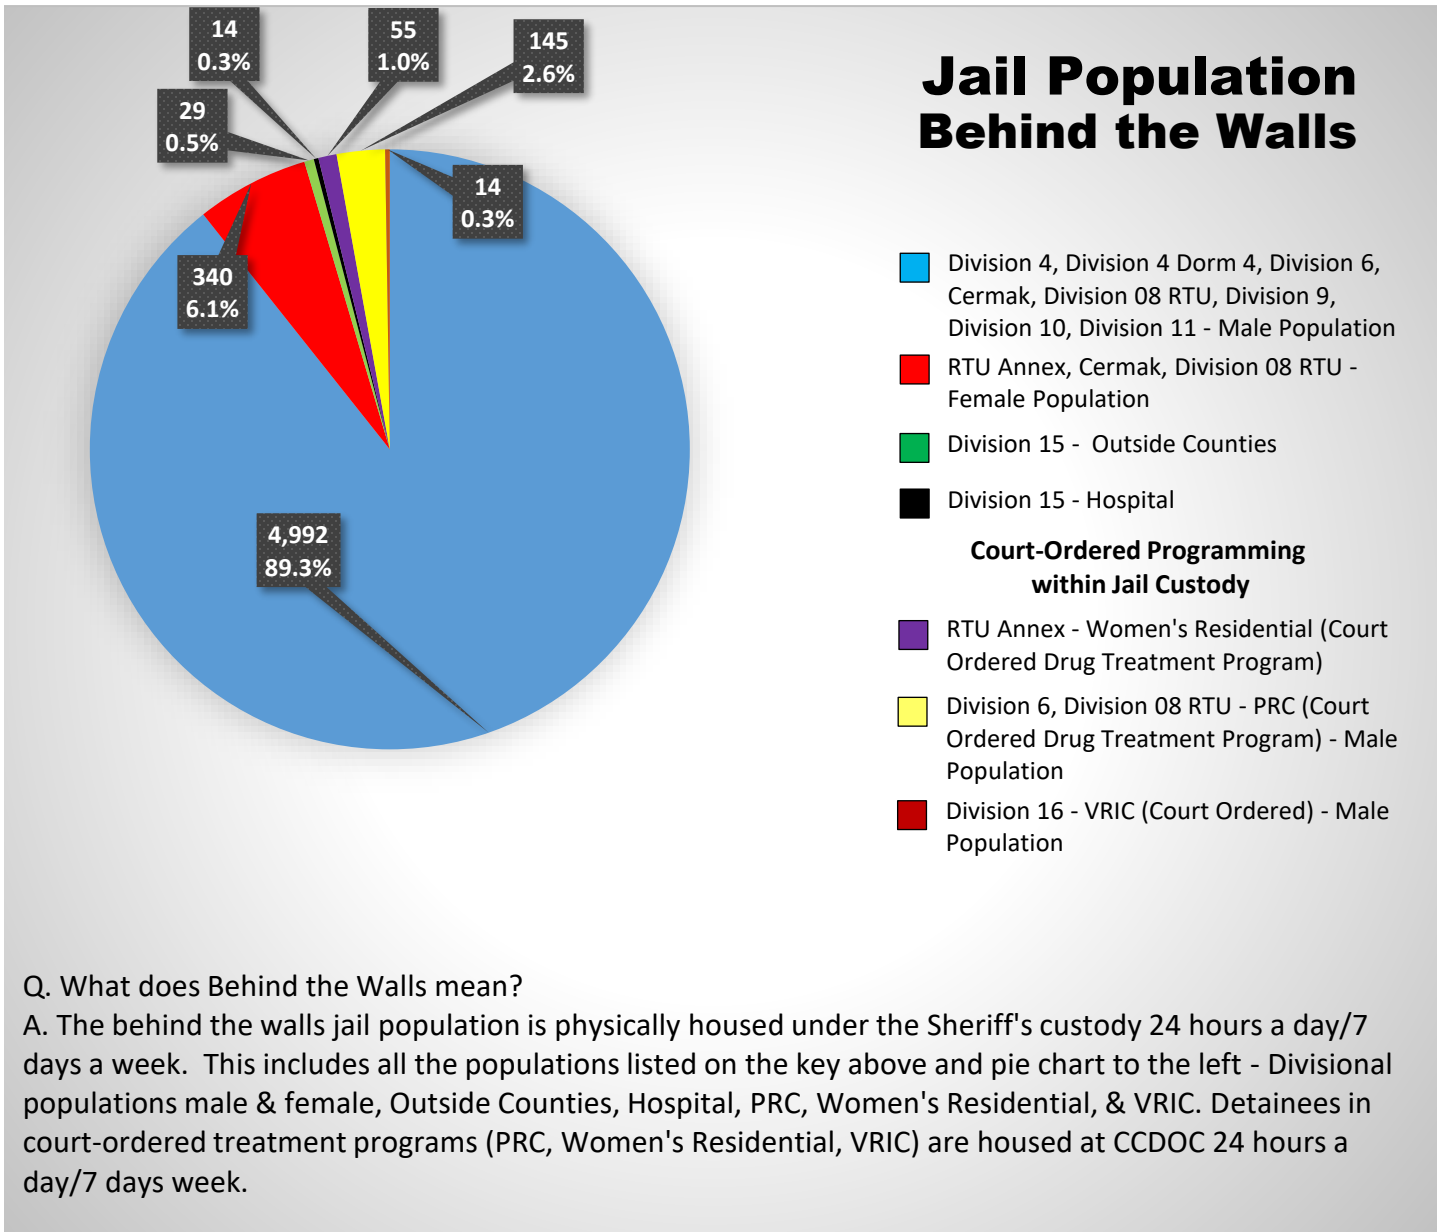

Sheriff's Daily Report 4/8/2019

Under the Custody of the Sheriff	
TOTAL MALE AND FEMALE	7,765
Jail Population	5,589
Community Corrections	2,176

Sheriff's Daily Report
4/8/2019

CCSO Population Demographics

In Confinement

Gender Distribution

Race Distribution

Age Distribution

Community Corrections

Gender Distribution

Race Distribution

Age Distribution