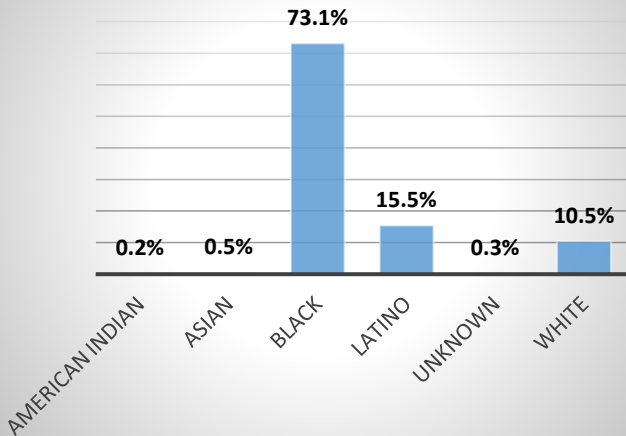

Sheriff's Daily Report 4/8/2019

Under the Custody of the Sheriff	
TOTAL MALE AND FEMALE	7,765
Jail Population	5,589
Community Corrections	2,176

Sheriff's Daily Report
4/8/2019

CCSO Population Demographics

In Confinement

Gender Distribution

Race Distribution

Age Distribution

Community Corrections

Gender Distribution

Race Distribution

Age Distribution