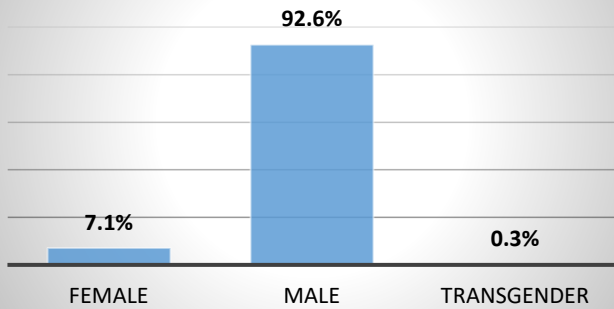

Sheriff's Daily Report 4/8/2019

Under the Custody of the Sheriff	
TOTAL MALE AND FEMALE	7,765
Jail Population	5,589
Community Corrections	2,176

Sheriff's Daily Report
4/8/2019

CCSO Population Demographics

In Confinement

Gender Distribution

Race Distribution

Age Distribution

Community Corrections

Gender Distribution

Race Distribution

Age Distribution