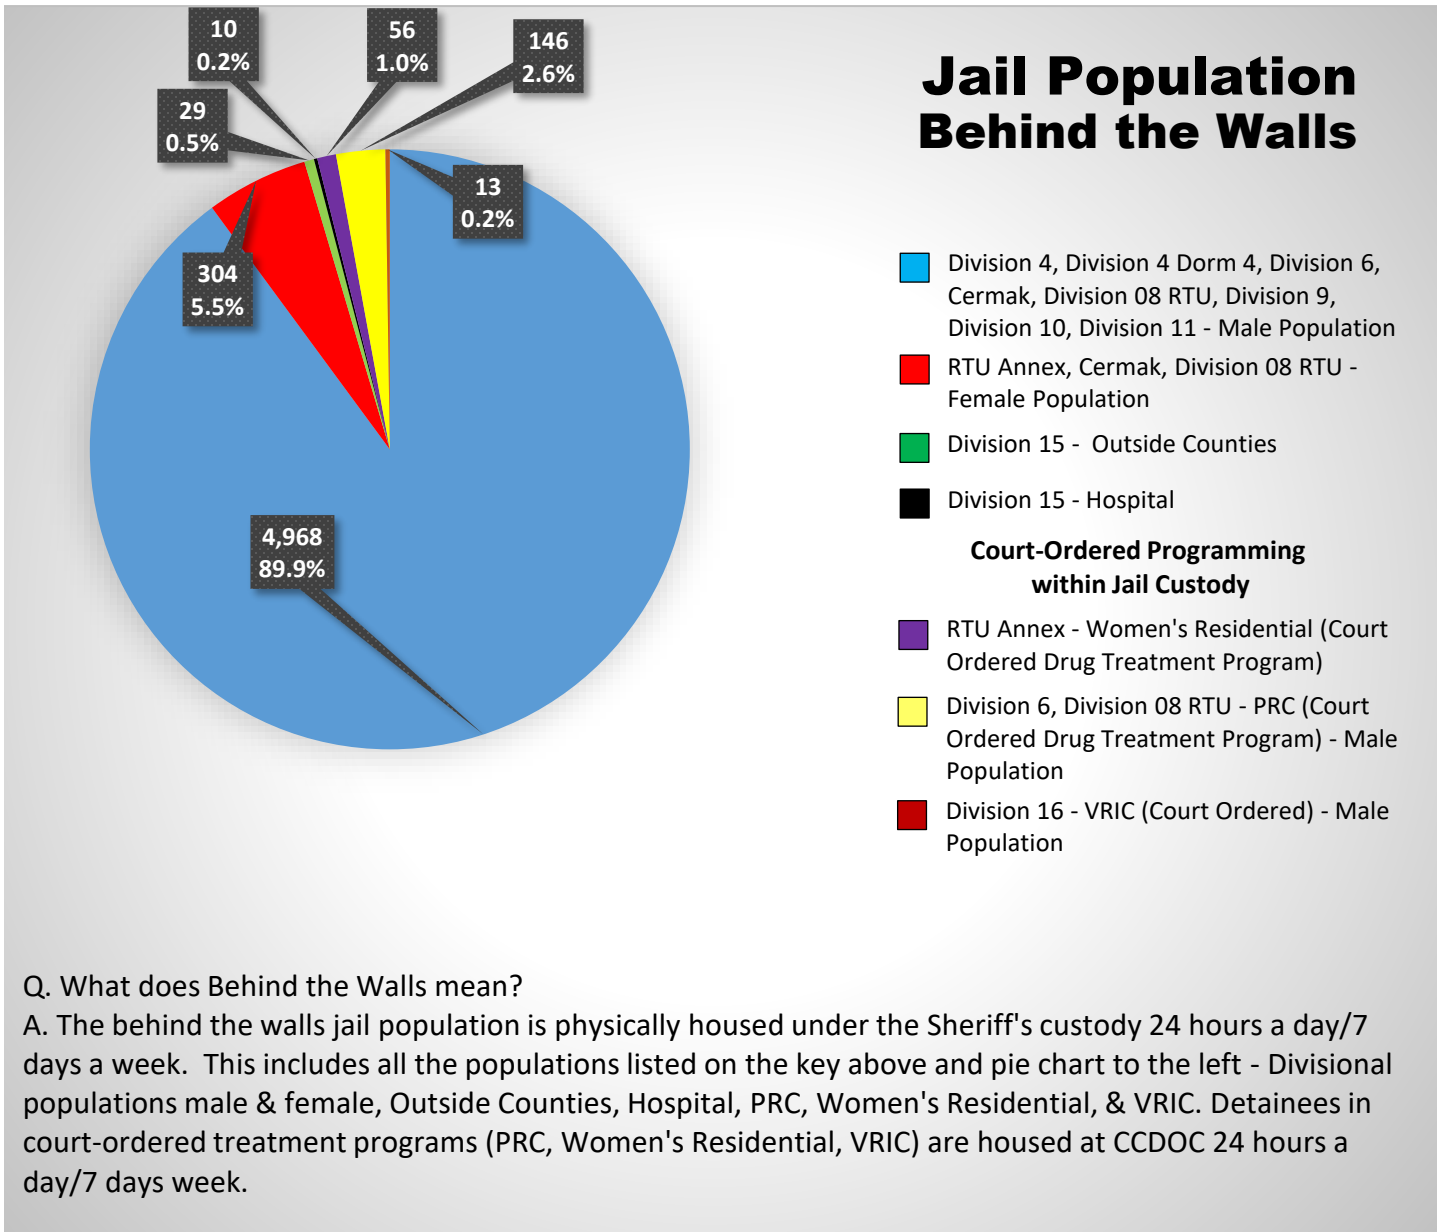

Sheriff's Daily Report 3/27/2019

Under the Custody of the Sheriff	
TOTAL MALE AND FEMALE	7,707
Jail Population	5,526
Community Corrections	2,181

Sheriff's Daily Report
3/27/2019

CCSO Population Demographics

In Confinement

Gender Distribution

Race Distribution

Age Distribution

Community Corrections

Gender Distribution

Race Distribution

Age Distribution