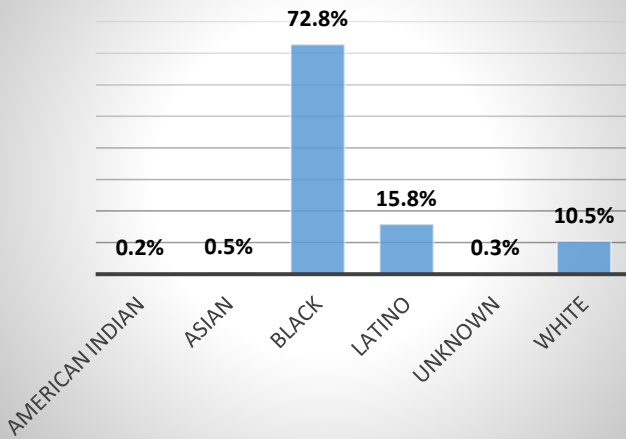

Sheriff's Daily Report 3/27/2019

Under the Custody of the Sheriff	
TOTAL MALE AND FEMALE	7,707
Jail Population	5,526
Community Corrections	2,181

Sheriff's Daily Report
3/27/2019

CCSO Population Demographics

In Confinement

Gender Distribution

Race Distribution

Age Distribution

Community Corrections

Gender Distribution

Race Distribution

Age Distribution