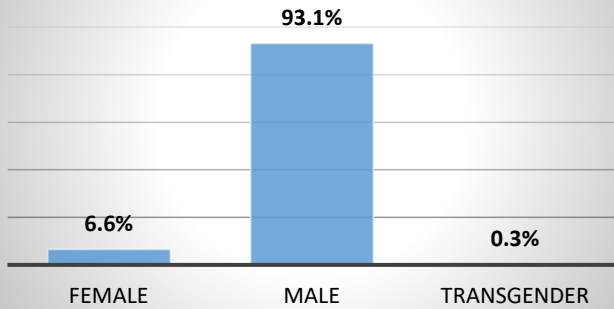

Sheriff's Daily Report 3/27/2019

Under the Custody of the Sheriff	
TOTAL MALE AND FEMALE	7,707
Jail Population	5,526
Community Corrections	2,181

Sheriff's Daily Report
3/27/2019

CCSO Population Demographics

In Confinement

Gender Distribution

Race Distribution

Age Distribution

Community Corrections

Gender Distribution

Race Distribution

Age Distribution