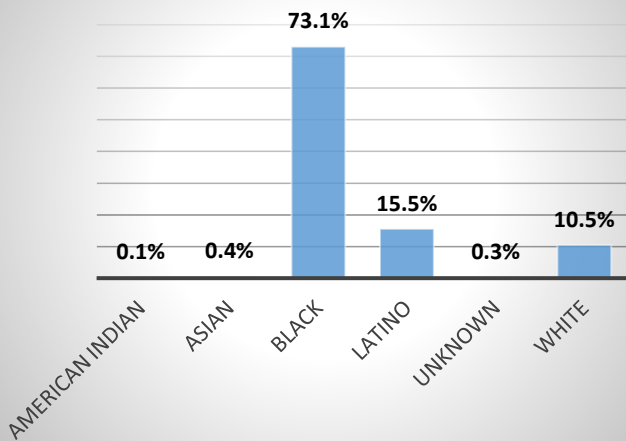

Sheriff's Daily Report 3/25/2019

Under the Custody of the Sheriff	
TOTAL MALE AND FEMALE	7,766
Jail Population	5,574
Community Corrections	2,192

Sheriff's Daily Report
3/25/2019

CCSO Population Demographics

In Confinement

Gender Distribution

Race Distribution

Age Distribution

Community Corrections

Gender Distribution

Race Distribution

Age Distribution