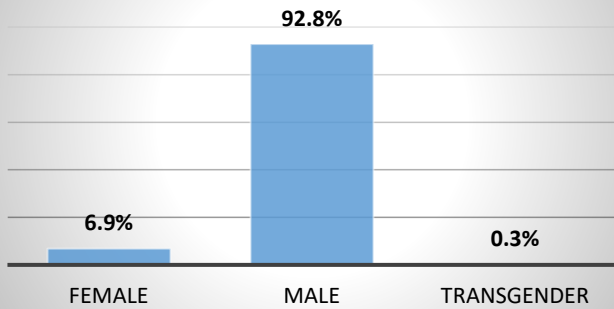

Sheriff's Daily Report 3/25/2019

Under the Custody of the Sheriff	
TOTAL MALE AND FEMALE	7,766
Jail Population	5,574
Community Corrections	2,192

Sheriff's Daily Report
3/25/2019

CCSO Population Demographics

In Confinement

Gender Distribution

Race Distribution

Age Distribution

Community Corrections

Gender Distribution

Race Distribution

Age Distribution