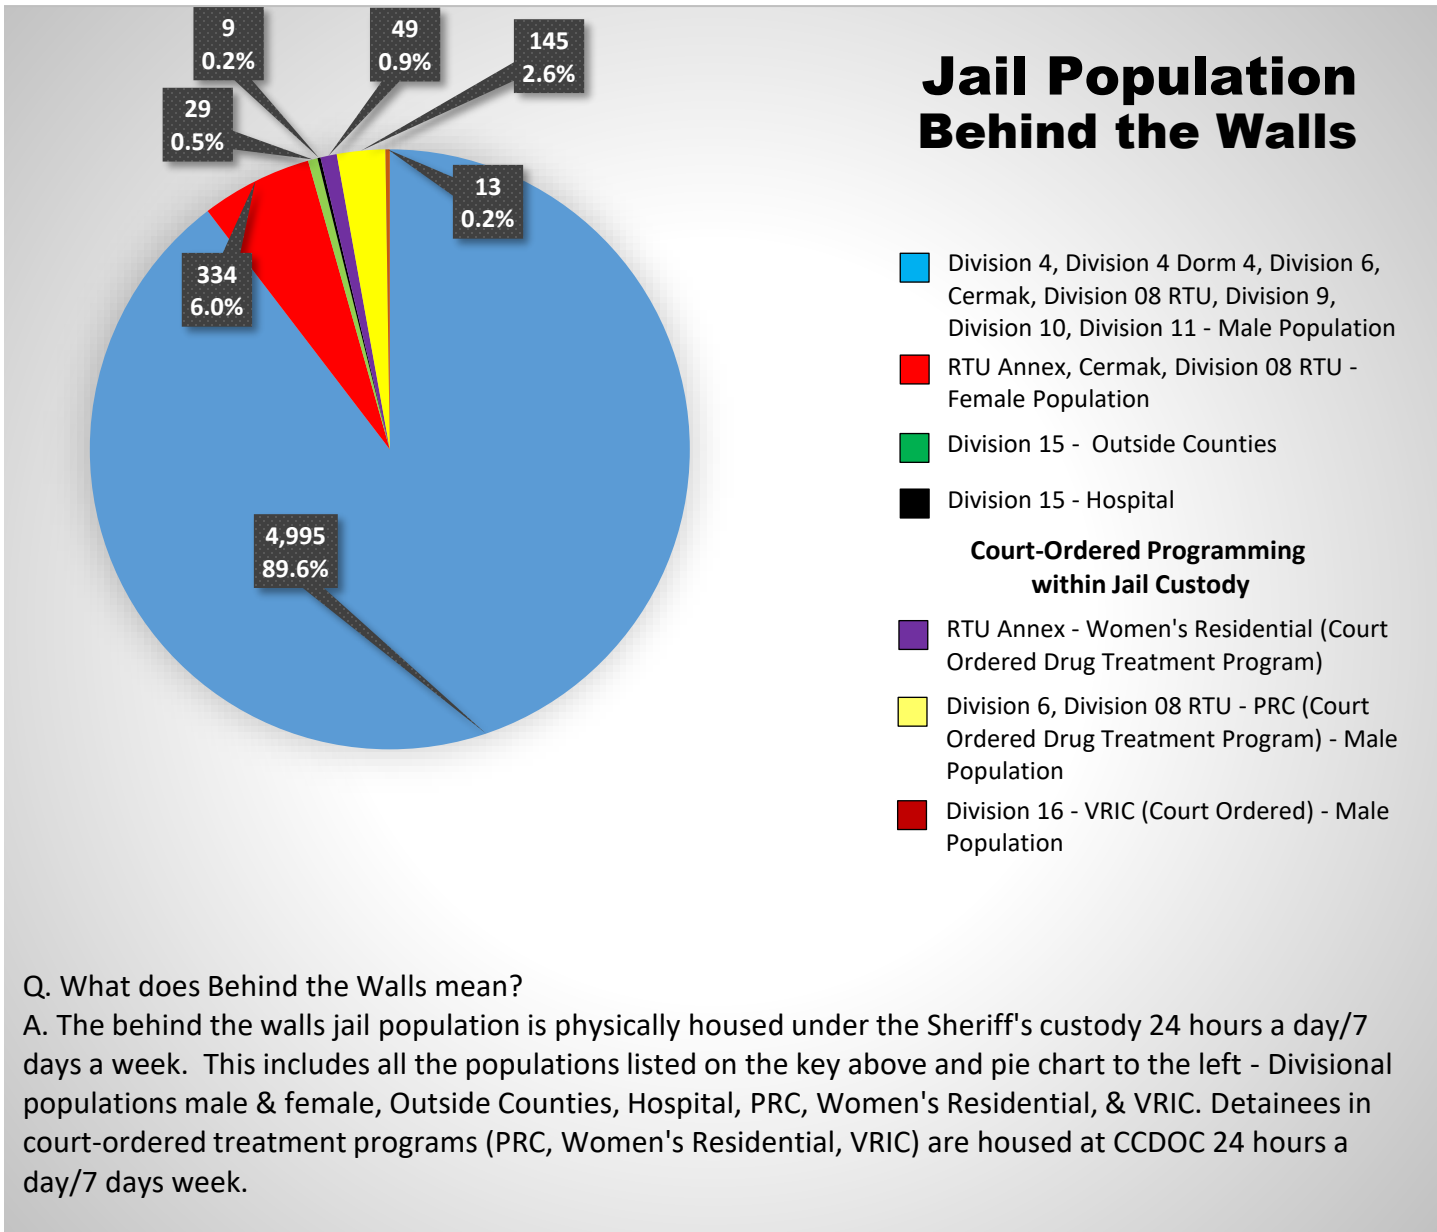

Sheriff's Daily Report 3/25/2019

Under the Custody of the Sheriff	
TOTAL MALE AND FEMALE	7,766
Jail Population	5,574
Community Corrections	2,192

Sheriff's Daily Report
3/25/2019

CCSO Population Demographics

In Confinement

Gender Distribution

Race Distribution

Age Distribution

Community Corrections

Gender Distribution

Race Distribution

Age Distribution