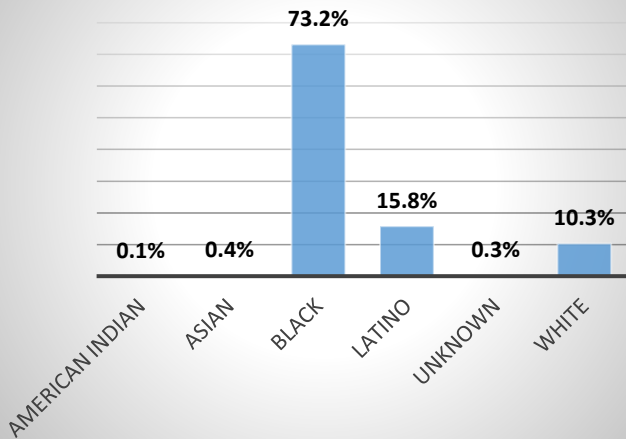

## Sheriff's Daily Report 3/20/2019

Under the Custody of the Sheriff	
<b>TOTAL MALE AND FEMALE</b>	<b>7,709</b>
Jail Population	5,517
Community Corrections	2,192

Sheriff's Daily Report  
3/20/2019

CCSO Population Demographics

**In Confinement**

**Gender Distribution**

**Race Distribution**

**Age Distribution**

**Community Corrections**

**Gender Distribution**

**Race Distribution**

**Age Distribution**