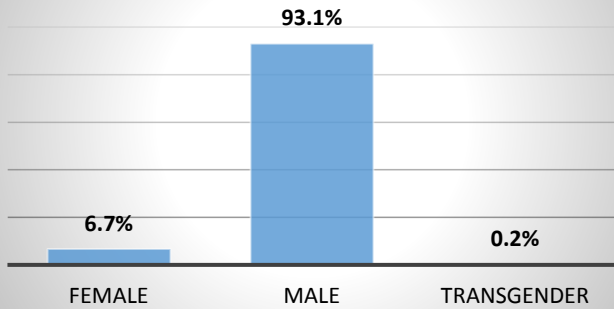

## Sheriff's Daily Report 3/20/2019

Under the Custody of the Sheriff	
<b>TOTAL MALE AND FEMALE</b>	<b>7,709</b>
Jail Population	5,517
Community Corrections	2,192

Sheriff's Daily Report  
3/20/2019

CCSO Population Demographics

**In Confinement**

**Gender Distribution**

**Race Distribution**

**Age Distribution**

**Community Corrections**

**Gender Distribution**

**Race Distribution**

**Age Distribution**