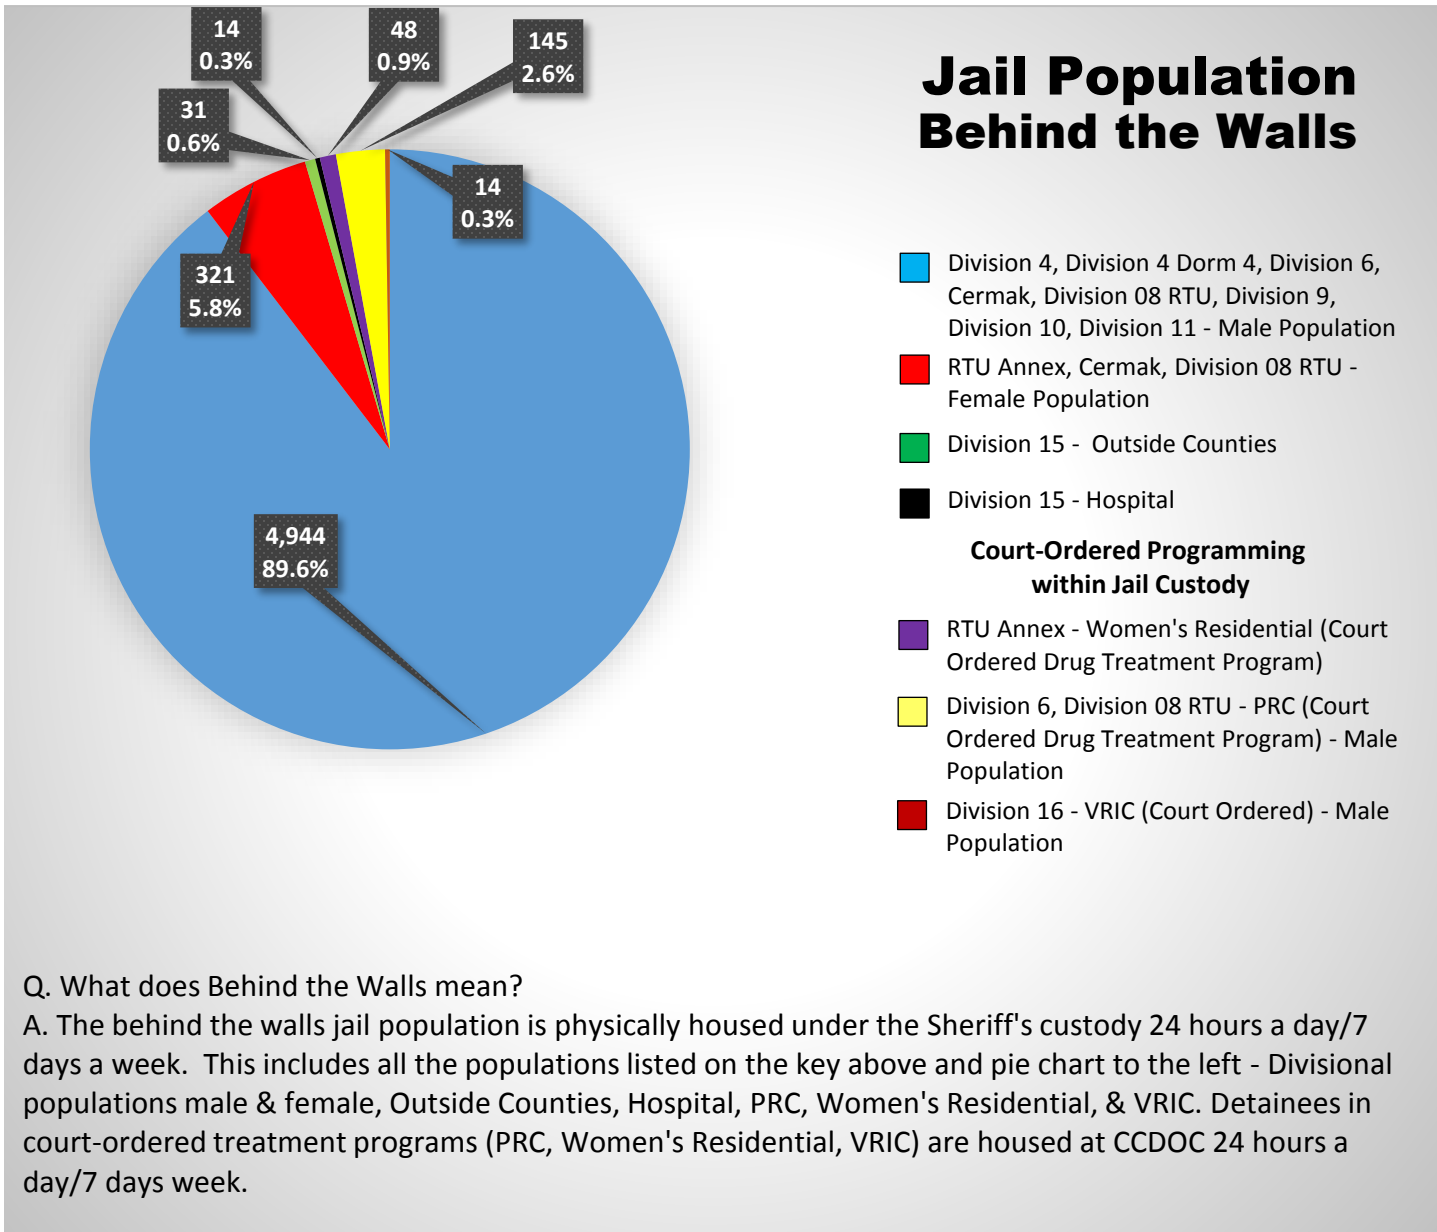

## Sheriff's Daily Report 3/20/2019

Under the Custody of the Sheriff	
<b>TOTAL MALE AND FEMALE</b>	<b>7,709</b>
Jail Population	5,517
Community Corrections	2,192

Sheriff's Daily Report  
3/20/2019

CCSO Population Demographics

**In Confinement**

**Gender Distribution**

**Race Distribution**

**Age Distribution**

**Community Corrections**

**Gender Distribution**

**Race Distribution**

**Age Distribution**