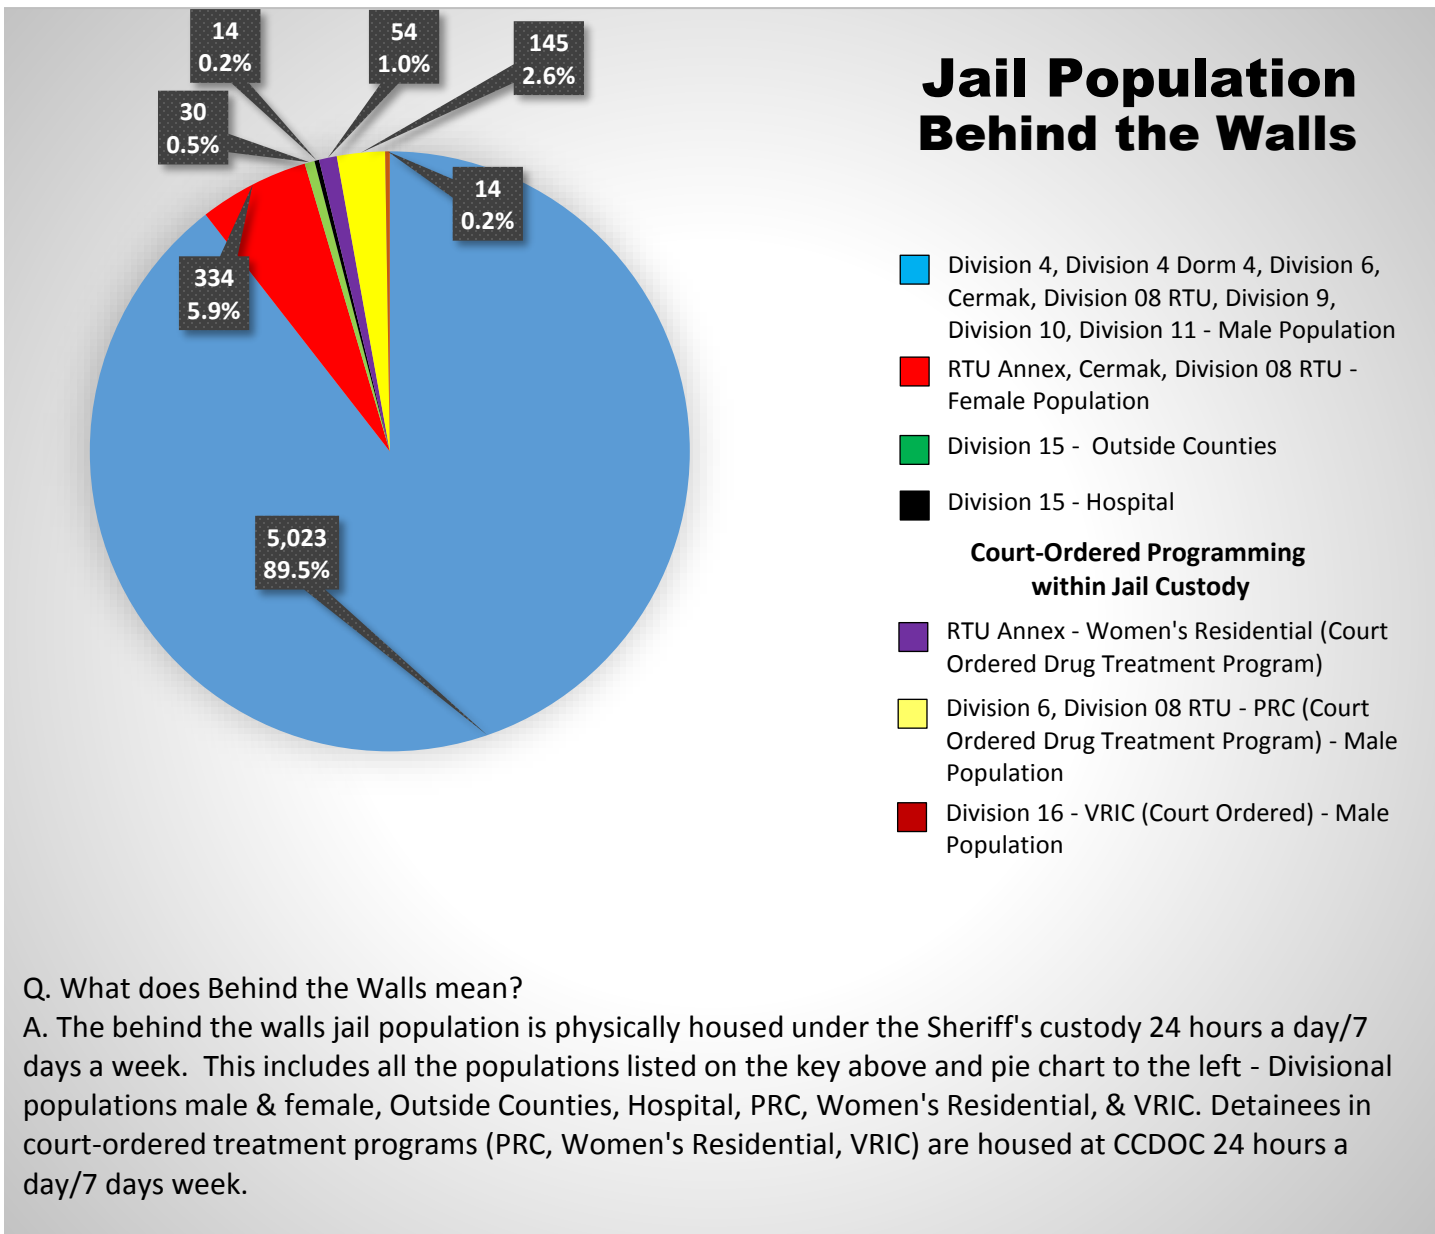

## Sheriff's Daily Report 3/17/2019

Under the Custody of the Sheriff	
<b>TOTAL MALE AND FEMALE</b>	<b>7,812</b>
Jail Population	5,614
Community Corrections	2,198

Sheriff's Daily Report  
3/17/2019

CCSO Population Demographics

**In Confinement**

**Gender Distribution**

**Race Distribution**

**Age Distribution**

**Community Corrections**

**Gender Distribution**

**Race Distribution**

**Age Distribution**