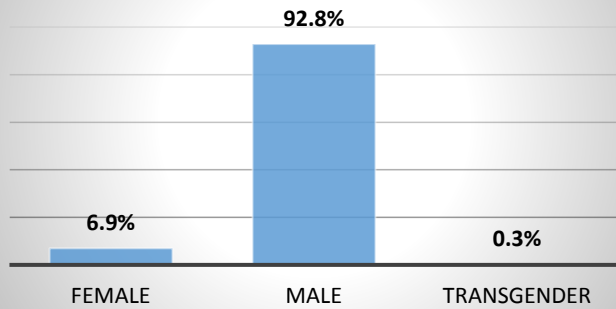

## Sheriff's Daily Report 3/17/2019

Under the Custody of the Sheriff	
<b>TOTAL MALE AND FEMALE</b>	<b>7,812</b>
Jail Population	5,614
Community Corrections	2,198

Sheriff's Daily Report  
3/17/2019

CCSO Population Demographics

**In Confinement**

**Gender Distribution**

**Race Distribution**

**Age Distribution**

**Community Corrections**

**Gender Distribution**

**Race Distribution**

**Age Distribution**