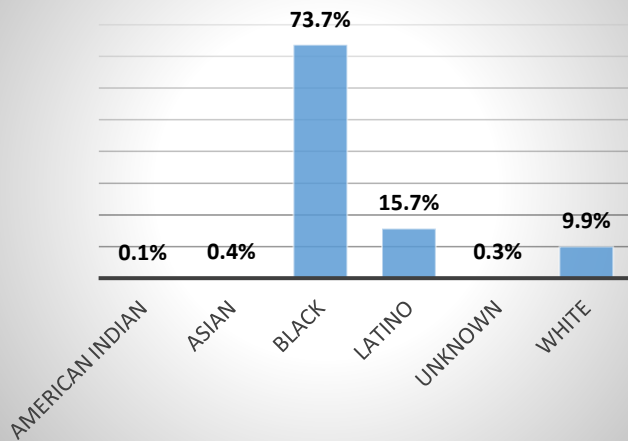

## Sheriff's Daily Report 3/17/2019

Under the Custody of the Sheriff	
<b>TOTAL MALE AND FEMALE</b>	<b>7,812</b>
Jail Population	5,614
Community Corrections	2,198

Sheriff's Daily Report  
3/17/2019

CCSO Population Demographics

**In Confinement**

**Gender Distribution**

**Race Distribution**

**Age Distribution**

**Community Corrections**

**Gender Distribution**

**Race Distribution**

**Age Distribution**