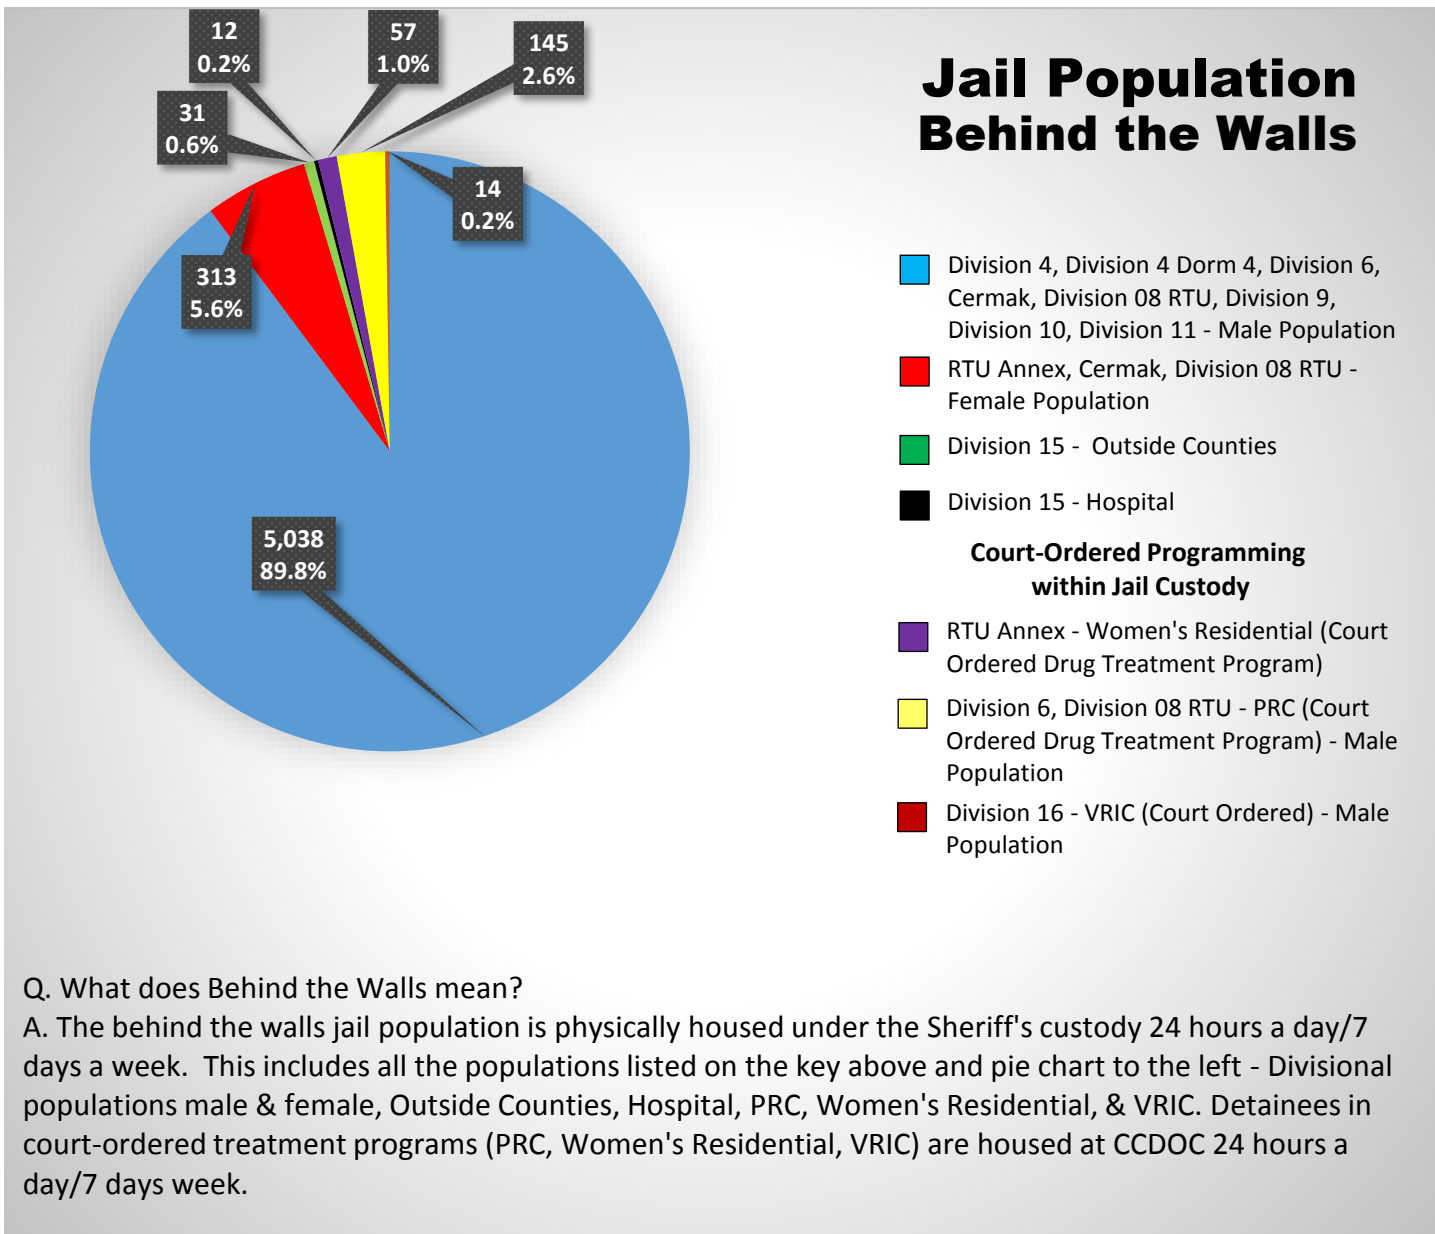

Sheriff's Daily Report 3/13/2019

Under the Custody of the Sheriff	
TOTAL MALE AND FEMALE	7,814
Jail Population	5,610
Community Corrections	2,204

Sheriff's Daily Report
3/13/2019

CCSO Population Demographics

In Confinement

Gender Distribution

Race Distribution

Age Distribution

Community Corrections

Gender Distribution

Race Distribution

Age Distribution