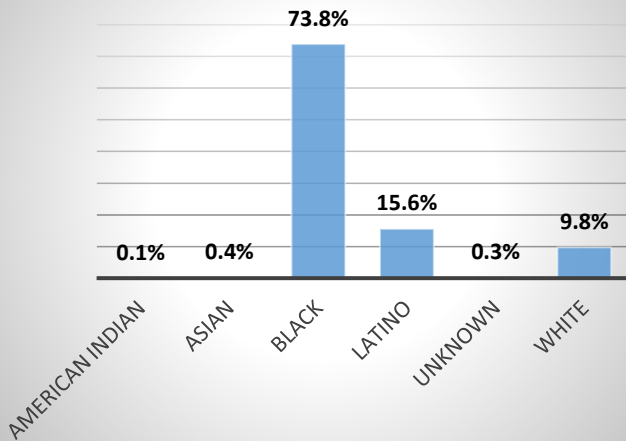

Sheriff's Daily Report 3/13/2019

Under the Custody of the Sheriff	
TOTAL MALE AND FEMALE	7,814
Jail Population	5,610
Community Corrections	2,204

Sheriff's Daily Report
3/13/2019

CCSO Population Demographics

In Confinement

Gender Distribution

Race Distribution

Age Distribution

Community Corrections

Gender Distribution

Race Distribution

Age Distribution