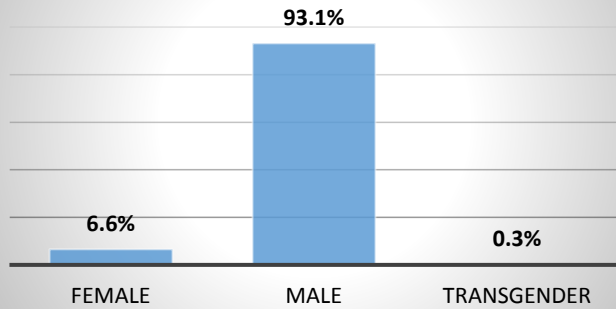

Sheriff's Daily Report 3/13/2019

Under the Custody of the Sheriff	
TOTAL MALE AND FEMALE	7,814
Jail Population	5,610
Community Corrections	2,204

Sheriff's Daily Report
3/13/2019

CCSO Population Demographics

In Confinement

Gender Distribution

Race Distribution

Age Distribution

Community Corrections

Gender Distribution

Race Distribution

Age Distribution