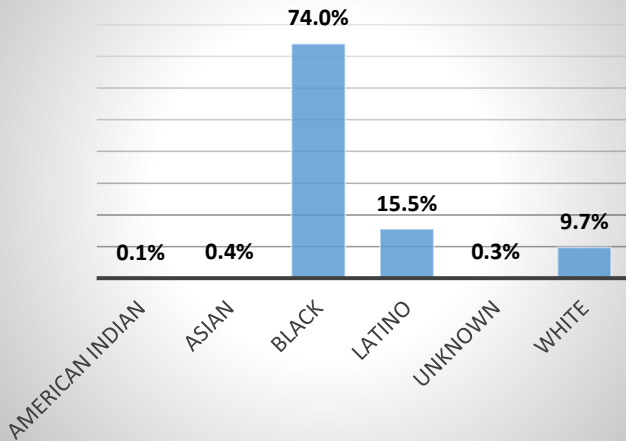

Sheriff's Daily Report 3/10/2019

Under the Custody of the Sheriff	
TOTAL MALE AND FEMALE	7,861
Jail Population	5,649
Community Corrections	2,212

Sheriff's Daily Report
3/10/2019

CCSO Population Demographics

In Confinement

Gender Distribution

Race Distribution

Age Distribution

Community Corrections

Gender Distribution

Race Distribution

Age Distribution