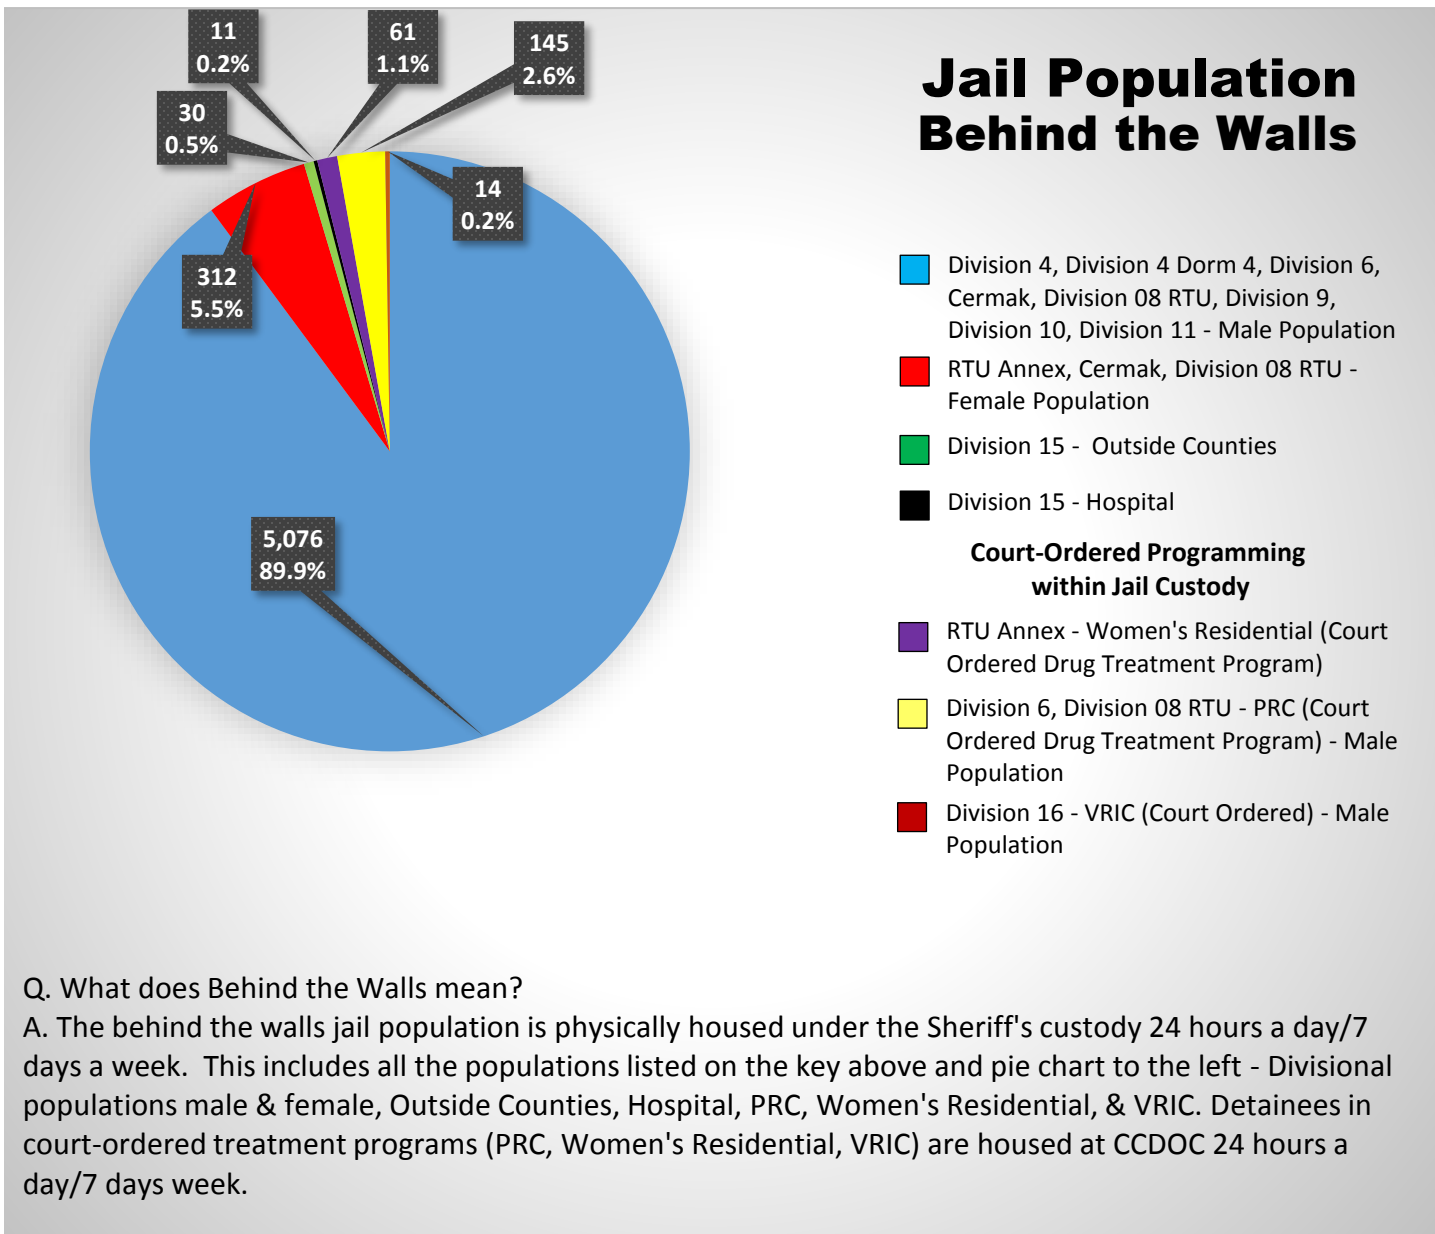

Sheriff's Daily Report 3/10/2019

Under the Custody of the Sheriff	
TOTAL MALE AND FEMALE	7,861
Jail Population	5,649
Community Corrections	2,212

Sheriff's Daily Report
3/10/2019

CCSO Population Demographics

In Confinement

Gender Distribution

Race Distribution

Age Distribution

Community Corrections

Gender Distribution

Race Distribution

Age Distribution