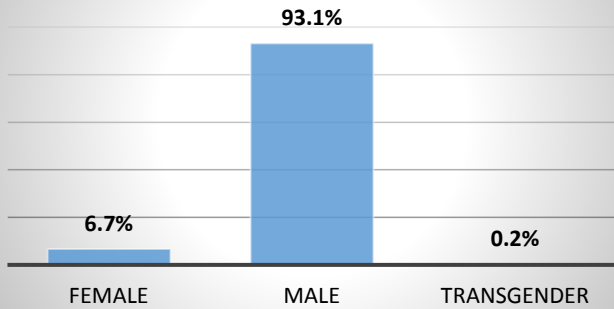

Sheriff's Daily Report 3/10/2019

Under the Custody of the Sheriff	
TOTAL MALE AND FEMALE	7,861
Jail Population	5,649
Community Corrections	2,212

Sheriff's Daily Report
3/10/2019

CCSO Population Demographics

In Confinement

Gender Distribution

Race Distribution

Age Distribution

Community Corrections

Gender Distribution

Race Distribution

Age Distribution