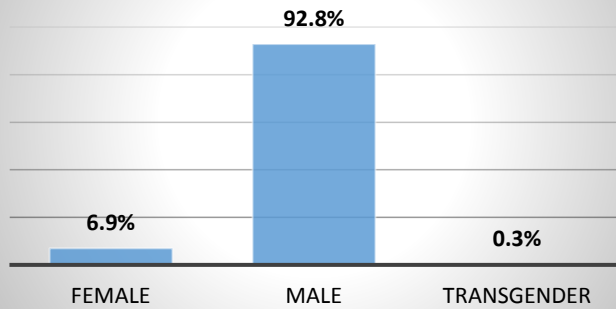

Sheriff's Daily Report 3/5/2019

| Under the Custody of the Sheriff | |
|----------------------------------|--------------|
| TOTAL MALE AND FEMALE | 7,973 |
| Jail Population | 5,735 |
| Community Corrections | 2,238 |

Sheriff's Daily Report
3/5/2019

CCSO Population Demographics

In Confinement

Gender Distribution

Race Distribution

Age Distribution

Community Corrections

Gender Distribution

Race Distribution

Age Distribution