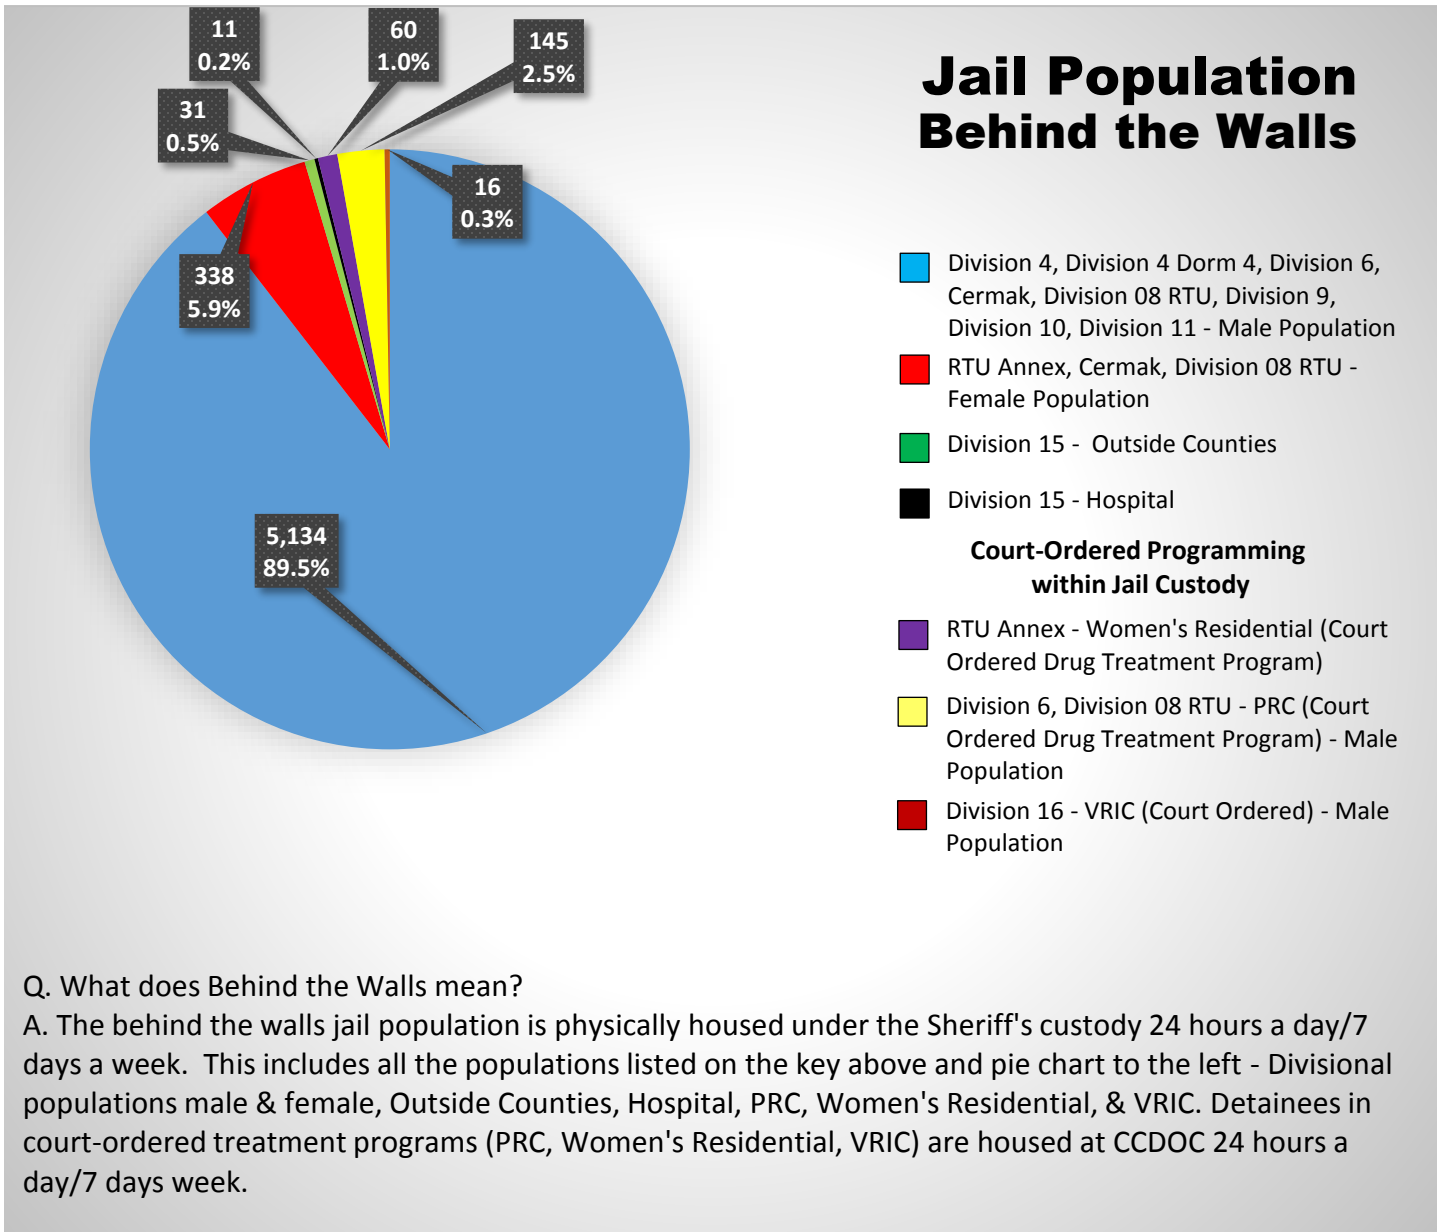

Sheriff's Daily Report 3/5/2019

| Under the Custody of the Sheriff | |
|----------------------------------|--------------|
| TOTAL MALE AND FEMALE | 7,973 |
| Jail Population | 5,735 |
| Community Corrections | 2,238 |

Sheriff's Daily Report
3/5/2019

CCSO Population Demographics

In Confinement

Gender Distribution

Race Distribution

Age Distribution

Community Corrections

Gender Distribution

Race Distribution

Age Distribution