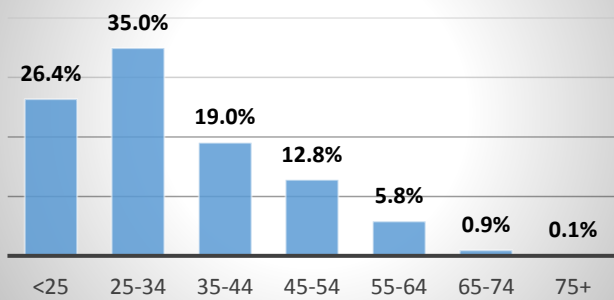

Q. What does Behind the Walls mean?

A. The behind the walls jail population is physically housed under the Sheriff's custody 24 hours a day/7 days a week. This includes all the populations listed on the key above and pie chart to the left - Divisional populations male & female, Outside Counties, Hospital, PRC, Women's Residential, & VRIC. Detainees in court-ordered treatment programs (PRC, Women's Residential, VRIC) are housed at CCDOC 24 hours a day/7 days week.

Sheriff's Daily Report
2/24/2019

CCSO Population Demographics

In Confinement

Gender Distribution

Race Distribution

Age Distribution

Community Corrections

Gender Distribution

Race Distribution

Age Distribution