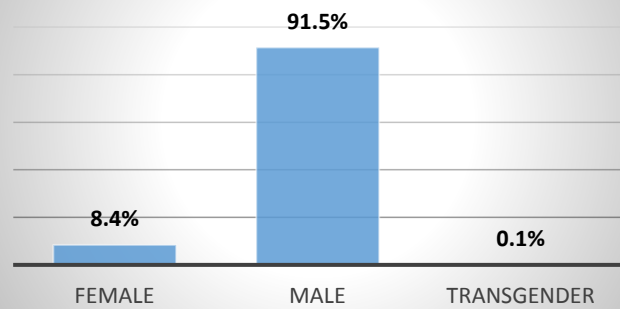

Q. What does Behind the Walls mean?

A. The behind the walls jail population is physically housed under the Sheriff's custody 24 hours a day/7 days a week. This includes all the populations listed on the key above and pie chart to the left - Divisional populations male & female, Outside Counties, Hospital, PRC, Women's Residential, & VRIC. Detainees in court-ordered treatment programs (PRC, Women's Residential, VRIC) are housed at CCDOC 24 hours a day/7 days week.

Sheriff's Daily Report
2/24/2019

CCSO Population Demographics

In Confinement

Gender Distribution

Race Distribution

Age Distribution

Community Corrections

Gender Distribution

Race Distribution

Age Distribution