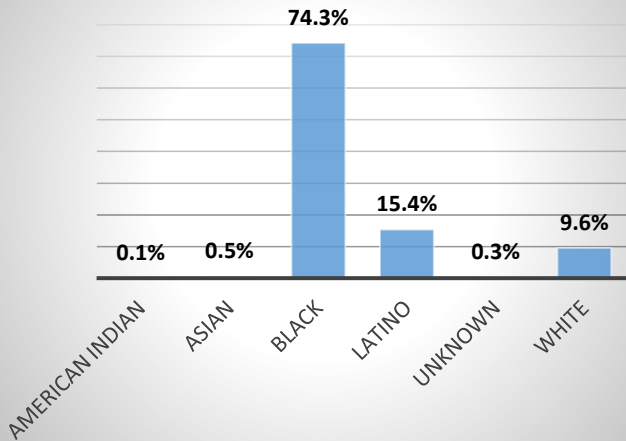

Q. What does Behind the Walls mean?

A. The behind the walls jail population is physically housed under the Sheriff's custody 24 hours a day/7 days a week. This includes all the populations listed on the key above and pie chart to the left - Divisional populations male & female, Outside Counties, Hospital, PRC, Women's Residential, & VRIC. Detainees in court-ordered treatment programs (PRC, Women's Residential, VRIC) are housed at CCDOC 24 hours a day/7 days week.

Sheriff's Daily Report
2/24/2019

CCSO Population Demographics

In Confinement

Gender Distribution

Race Distribution

Age Distribution

Community Corrections

Gender Distribution

Race Distribution

Age Distribution