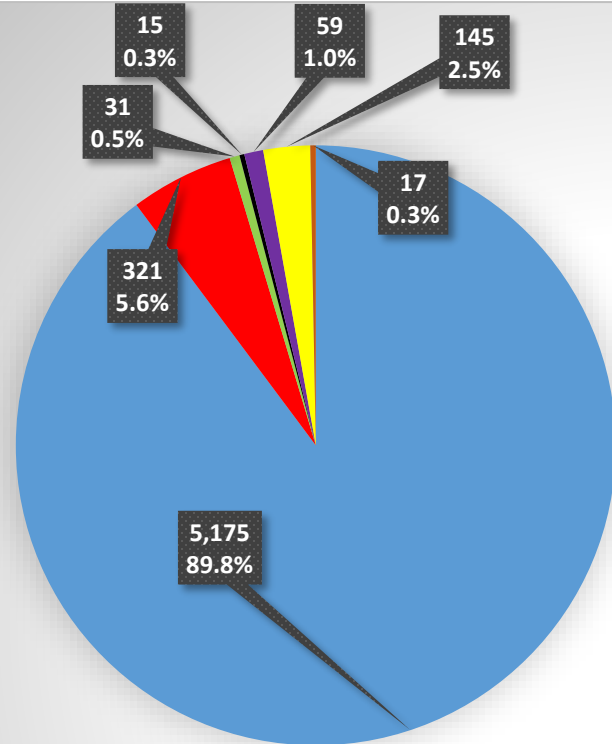

Sheriff's Daily Report
2/24/2019

Under the Custody of the Sheriff	
TOTAL MALE AND FEMALE	7,942
Jail Population	5,763
Community Corrections	2,179

Jail Population Behind the Walls

- Division 4, Division 4 Dorm 4, Division 6, Cermak, Division 08 RTU, Division 9, Division 10, Division 11 - Male Population
 - RTU Annex, Cermak, Division 08 RTU - Female Population
 - Division 15 - Outside Counties
 - Division 15 - Hospital
- Court-Ordered Programming within Jail Custody**
- RTU Annex - Women's Residential (Court Ordered Drug Treatment Program)
 - Division 6, Division 08 RTU - PRC (Court Ordered Drug Treatment Program) - Male Population
 - Division 16 - VRIC (Court Ordered) - Male Population

Q. What does Behind the Walls mean?

A. The behind the walls jail population is physically housed under the Sheriff's custody 24 hours a day/7 days a week. This includes all the populations listed on the key above and pie chart to the left - Divisional populations male & female, Outside Counties, Hospital, PRC, Women's Residential, & VRIC. Detainees in court-ordered treatment programs (PRC, Women's Residential, VRIC) are housed at CCDOC 24 hours a day/7 days week.

Race Distribution

Age Distribution