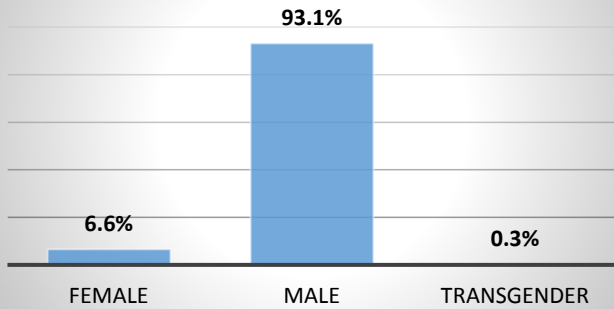

Sheriff's Daily Report
2/24/2019

Under the Custody of the Sheriff	
TOTAL MALE AND FEMALE	7,942
Jail Population	5,763
Community Corrections	2,179

Jail Population Behind the Walls

- Division 4, Division 4 Dorm 4, Division 6, Cermak, Division 08 RTU, Division 9, Division 10, Division 11 - Male Population
 - RTU Annex, Cermak, Division 08 RTU - Female Population
 - Division 15 - Outside Counties
 - Division 15 - Hospital
- Court-Ordered Programming within Jail Custody**
- RTU Annex - Women's Residential (Court Ordered Drug Treatment Program)
 - Division 6, Division 08 RTU - PRC (Court Ordered Drug Treatment Program) - Male Population
 - Division 16 - VRIC (Court Ordered) - Male Population

Q. What does Behind the Walls mean?

A. The behind the walls jail population is physically housed under the Sheriff's custody 24 hours a day/7 days a week. This includes all the populations listed on the key above and pie chart to the left - Divisional populations male & female, Outside Counties, Hospital, PRC, Women's Residential, & VRIC. Detainees in court-ordered treatment programs (PRC, Women's Residential, VRIC) are housed at CCDOC 24 hours a day/7 days week.

Sheriff's Daily Report
2/24/2019

CCSO Population Demographics

In Confinement

Gender Distribution

Race Distribution

Age Distribution

Community Corrections

Gender Distribution

Race Distribution

Age Distribution