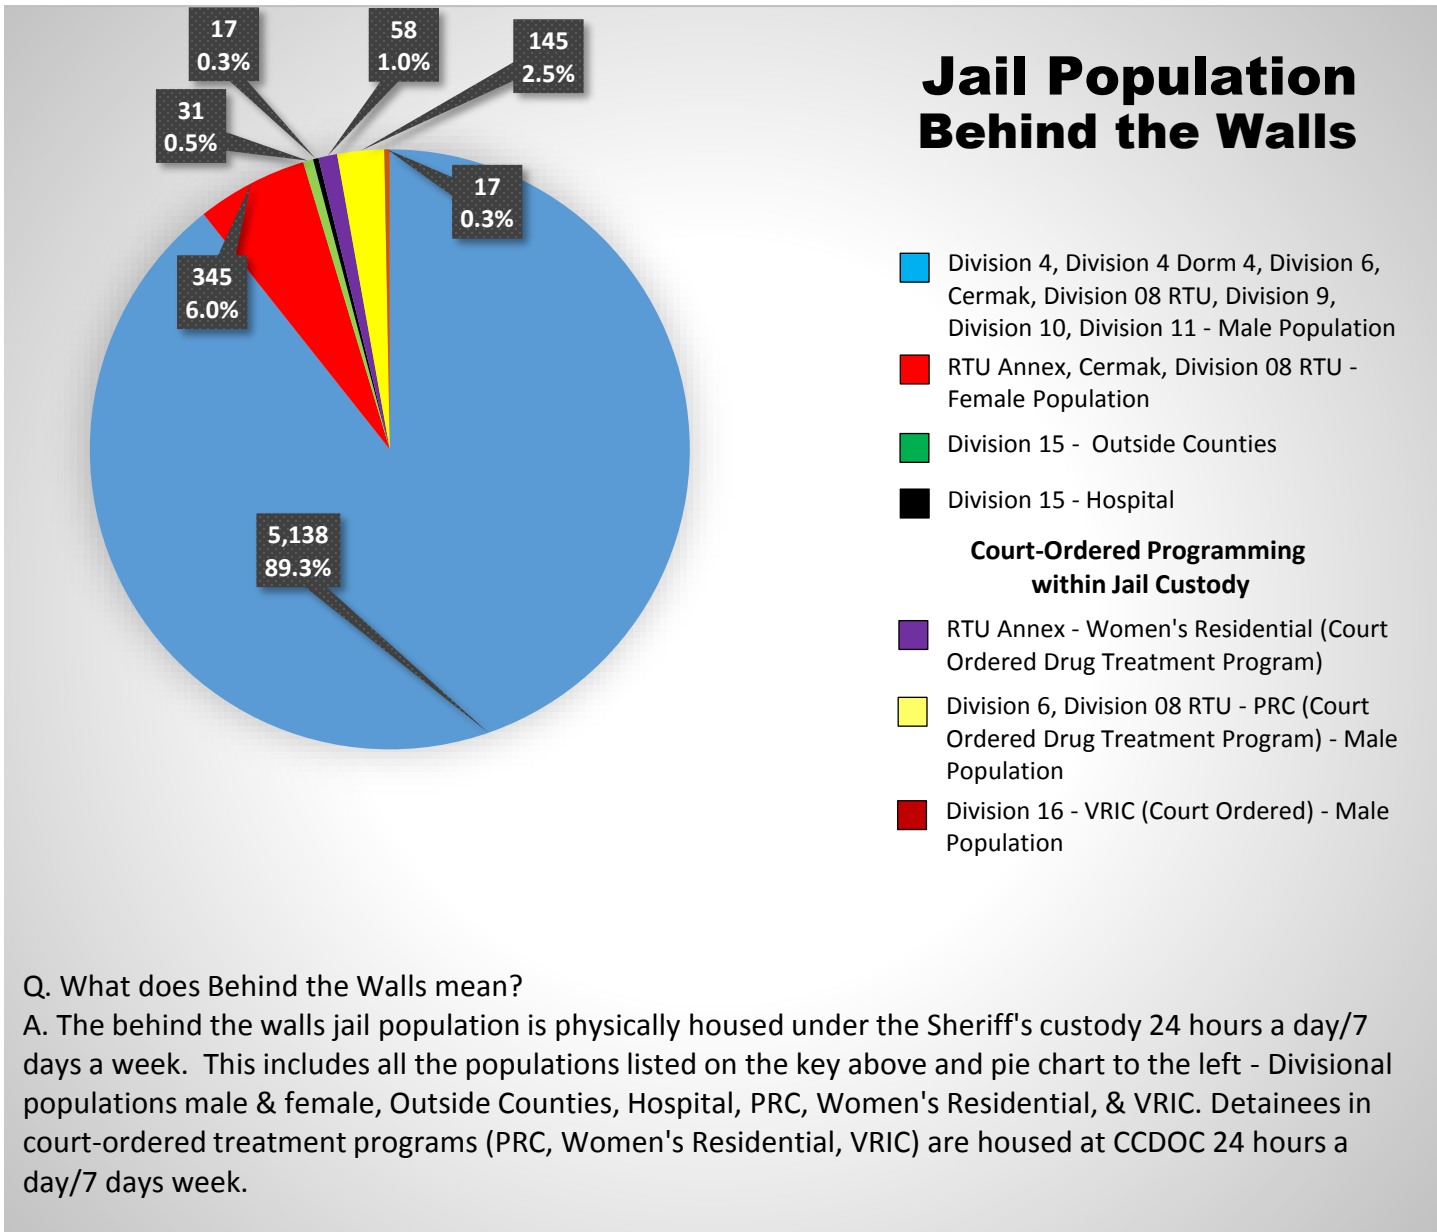

Sheriff's Daily Report 2/19/2019

Under the Custody of the Sheriff	
TOTAL MALE AND FEMALE	7,917
Jail Population	5,751
Community Corrections	2,166

Sheriff's Daily Report
2/19/2019

CCSO Population Demographics

In Confinement

Gender Distribution

Race Distribution

Age Distribution

Community Corrections

Gender Distribution

Race Distribution

Age Distribution