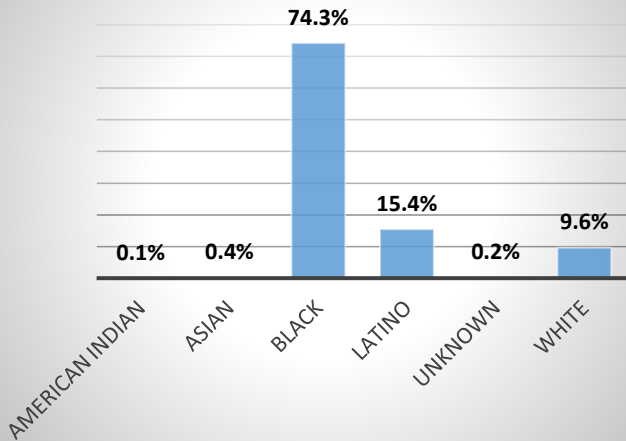

Sheriff's Daily Report 2/19/2019

Under the Custody of the Sheriff	
TOTAL MALE AND FEMALE	7,917
Jail Population	5,751
Community Corrections	2,166

Sheriff's Daily Report
2/19/2019

CCSO Population Demographics

In Confinement

Gender Distribution

Race Distribution

Age Distribution

Community Corrections

Gender Distribution

Race Distribution

Age Distribution