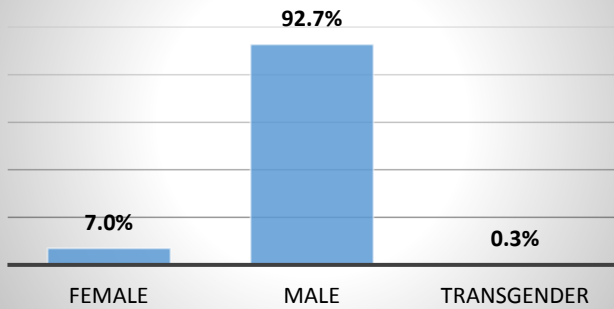

Sheriff's Daily Report 2/19/2019

Under the Custody of the Sheriff	
TOTAL MALE AND FEMALE	7,917
Jail Population	5,751
Community Corrections	2,166

Sheriff's Daily Report
2/19/2019

CCSO Population Demographics

In Confinement

Gender Distribution

Race Distribution

Age Distribution

Community Corrections

Gender Distribution

Race Distribution

Age Distribution