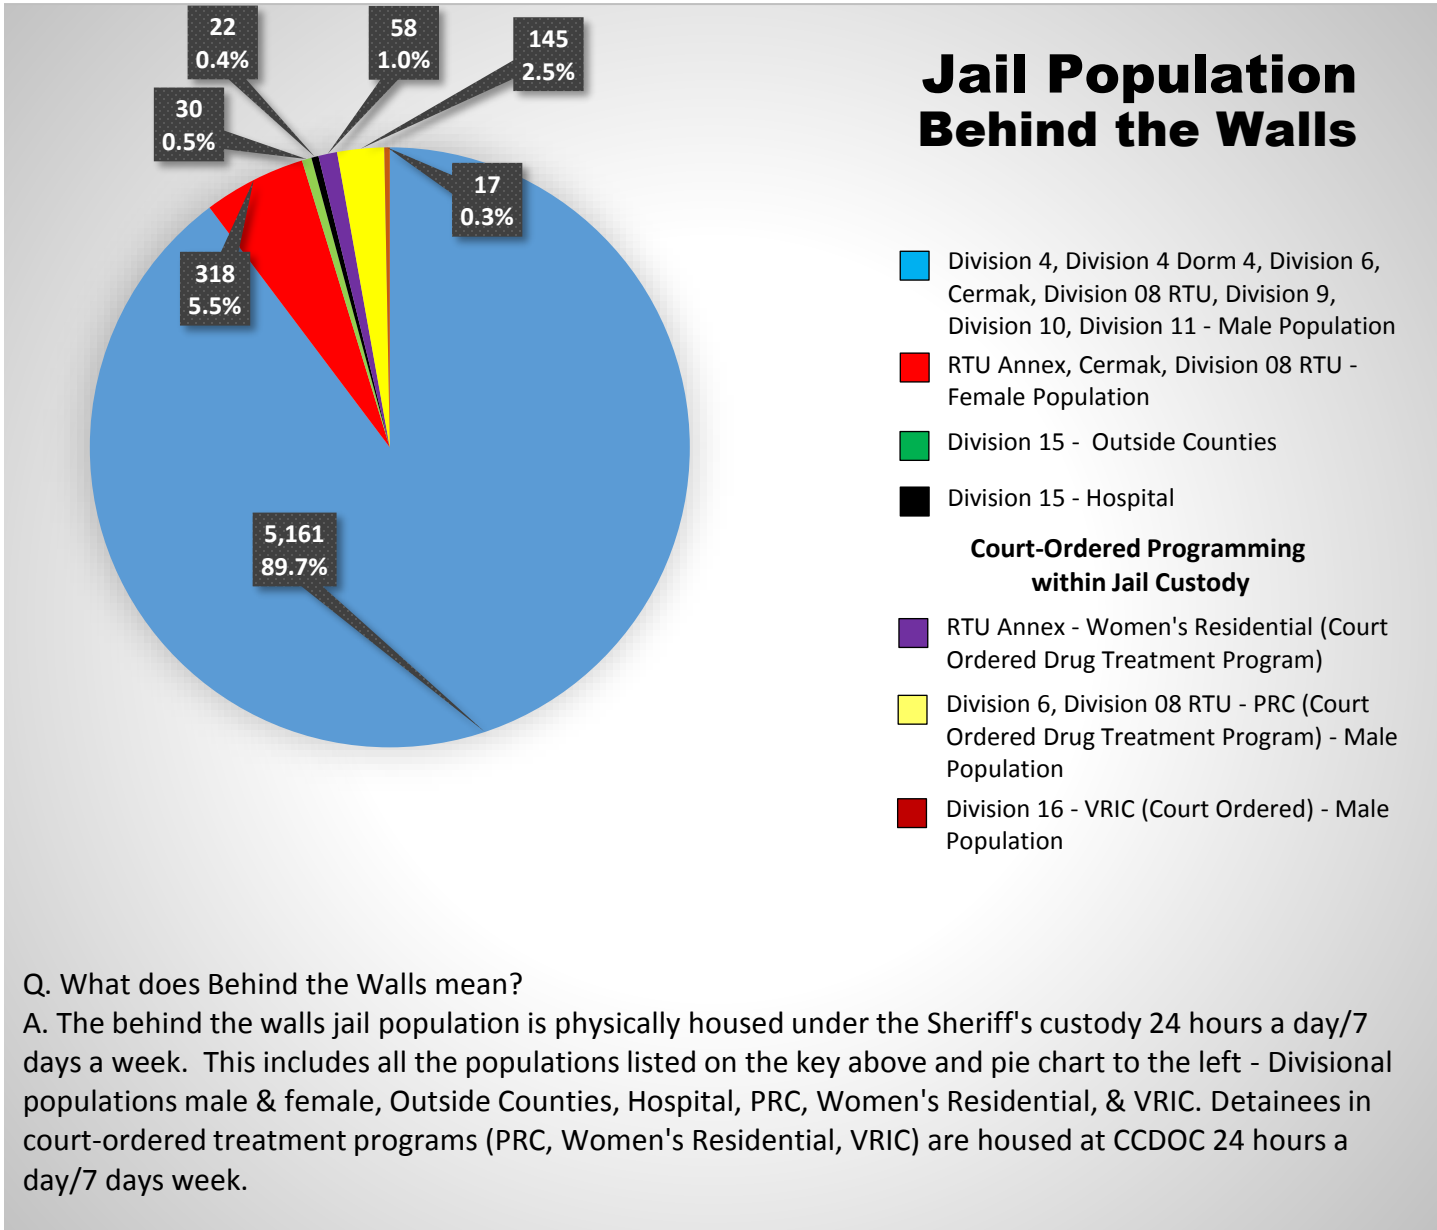

Sheriff's Daily Report 2/13/2019

Under the Custody of the Sheriff	
TOTAL MALE AND FEMALE	7,911
Jail Population	5,751
Community Corrections	2,160

Sheriff's Daily Report
2/13/2019

CCSO Population Demographics

In Confinement

Gender Distribution

Race Distribution

Age Distribution

Community Corrections

Gender Distribution

Race Distribution

Age Distribution