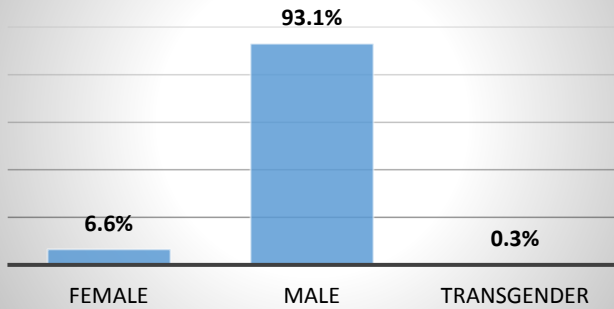

Sheriff's Daily Report 2/13/2019

Under the Custody of the Sheriff	
TOTAL MALE AND FEMALE	7,911
Jail Population	5,751
Community Corrections	2,160

Sheriff's Daily Report
2/13/2019

CCSO Population Demographics

In Confinement

Gender Distribution

Race Distribution

Age Distribution

Community Corrections

Gender Distribution

Race Distribution

Age Distribution