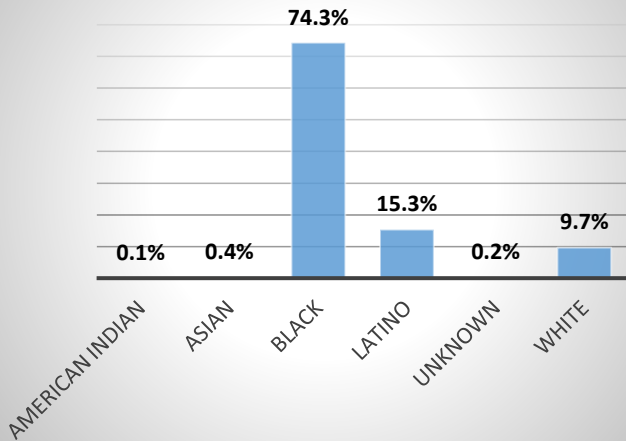

Sheriff's Daily Report 2/13/2019

Under the Custody of the Sheriff	
TOTAL MALE AND FEMALE	7,911
Jail Population	5,751
Community Corrections	2,160

Sheriff's Daily Report
2/13/2019

CCSO Population Demographics

In Confinement

Gender Distribution

Race Distribution

Age Distribution

Community Corrections

Gender Distribution

Race Distribution

Age Distribution