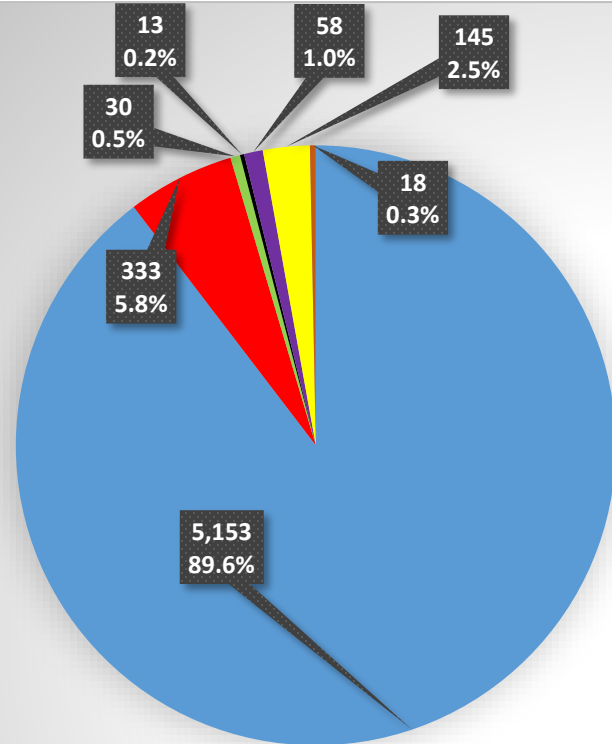

Sheriff's Daily Report
2/1/2019

| Under the Custody of the Sheriff | |
|----------------------------------|--------------|
| TOTAL MALE AND FEMALE | 7,924 |
| Jail Population | 5,750 |
| Community Corrections | 2,174 |

Jail Population Behind the Walls

- Division 4, Division 4 Dorm 4, Division 6, Cermak, Division 08 RTU, Division 9, Division 10, Division 11 - Male Population
 - RTU Annex, Cermak, Division 08 RTU - Female Population
 - Division 15 - Outside Counties
 - Division 15 - Hospital
- Court-Ordered Programming within Jail Custody**
- RTU Annex - Women's Residential (Court Ordered Drug Treatment Program)
 - Division 6, Division 08 RTU - PRC (Court Ordered Drug Treatment Program) - Male Population
 - Division 16 - VRIC (Court Ordered) - Male Population

Q. What does Behind the Walls mean?

A. The behind the walls jail population is physically housed under the Sheriff's custody 24 hours a day/7 days a week. This includes all the populations listed on the key above and pie chart to the left - Divisional populations male & female, Outside Counties, Hospital, PRC, Women's Residential, & VRIC. Detainees in court-ordered treatment programs (PRC, Women's Residential, VRIC) are housed at CCDOC 24 hours a day/7 days week.