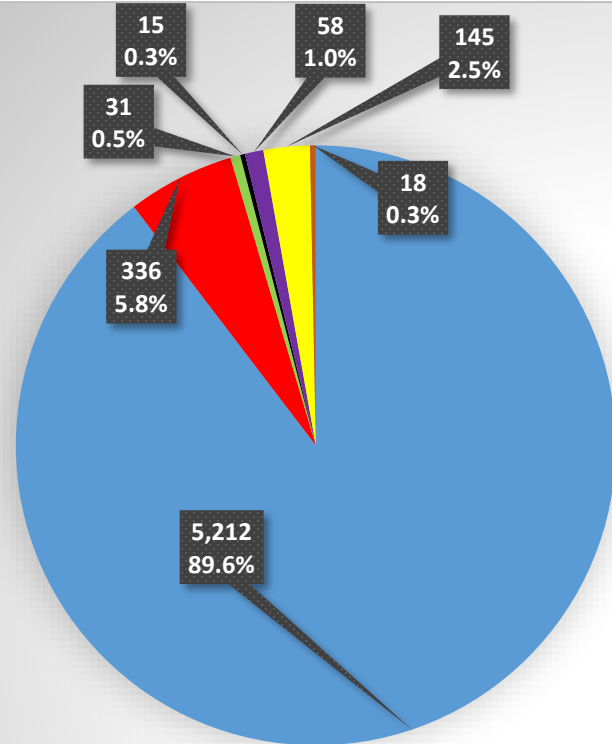

Sheriff's Daily Report
1/31/2019

Under the Custody of the Sheriff	
TOTAL MALE AND FEMALE	7,978
Jail Population	5,815
Community Corrections	2,163

Jail Population Behind the Walls

- Division 4, Division 4 Dorm 4, Division 6, Cermak, Division 08 RTU, Division 9, Division 10, Division 11 - Male Population
 - RTU Annex, Cermak, Division 08 RTU - Female Population
 - Division 15 - Outside Counties
 - Division 15 - Hospital
- Court-Ordered Programming within Jail Custody**
- RTU Annex - Women's Residential (Court Ordered Drug Treatment Program)
 - Division 6, Division 08 RTU - PRC (Court Ordered Drug Treatment Program) - Male Population
 - Division 16 - VRIC (Court Ordered) - Male Population

Q. What does Behind the Walls mean?

A. The behind the walls jail population is physically housed under the Sheriff's custody 24 hours a day/7 days a week. This includes all the populations listed on the key above and pie chart to the left - Divisional populations male & female, Outside Counties, Hospital, PRC, Women's Residential, & VRIC. Detainees in court-ordered treatment programs (PRC, Women's Residential, VRIC) are housed at CCDOC 24 hours a day/7 days week.