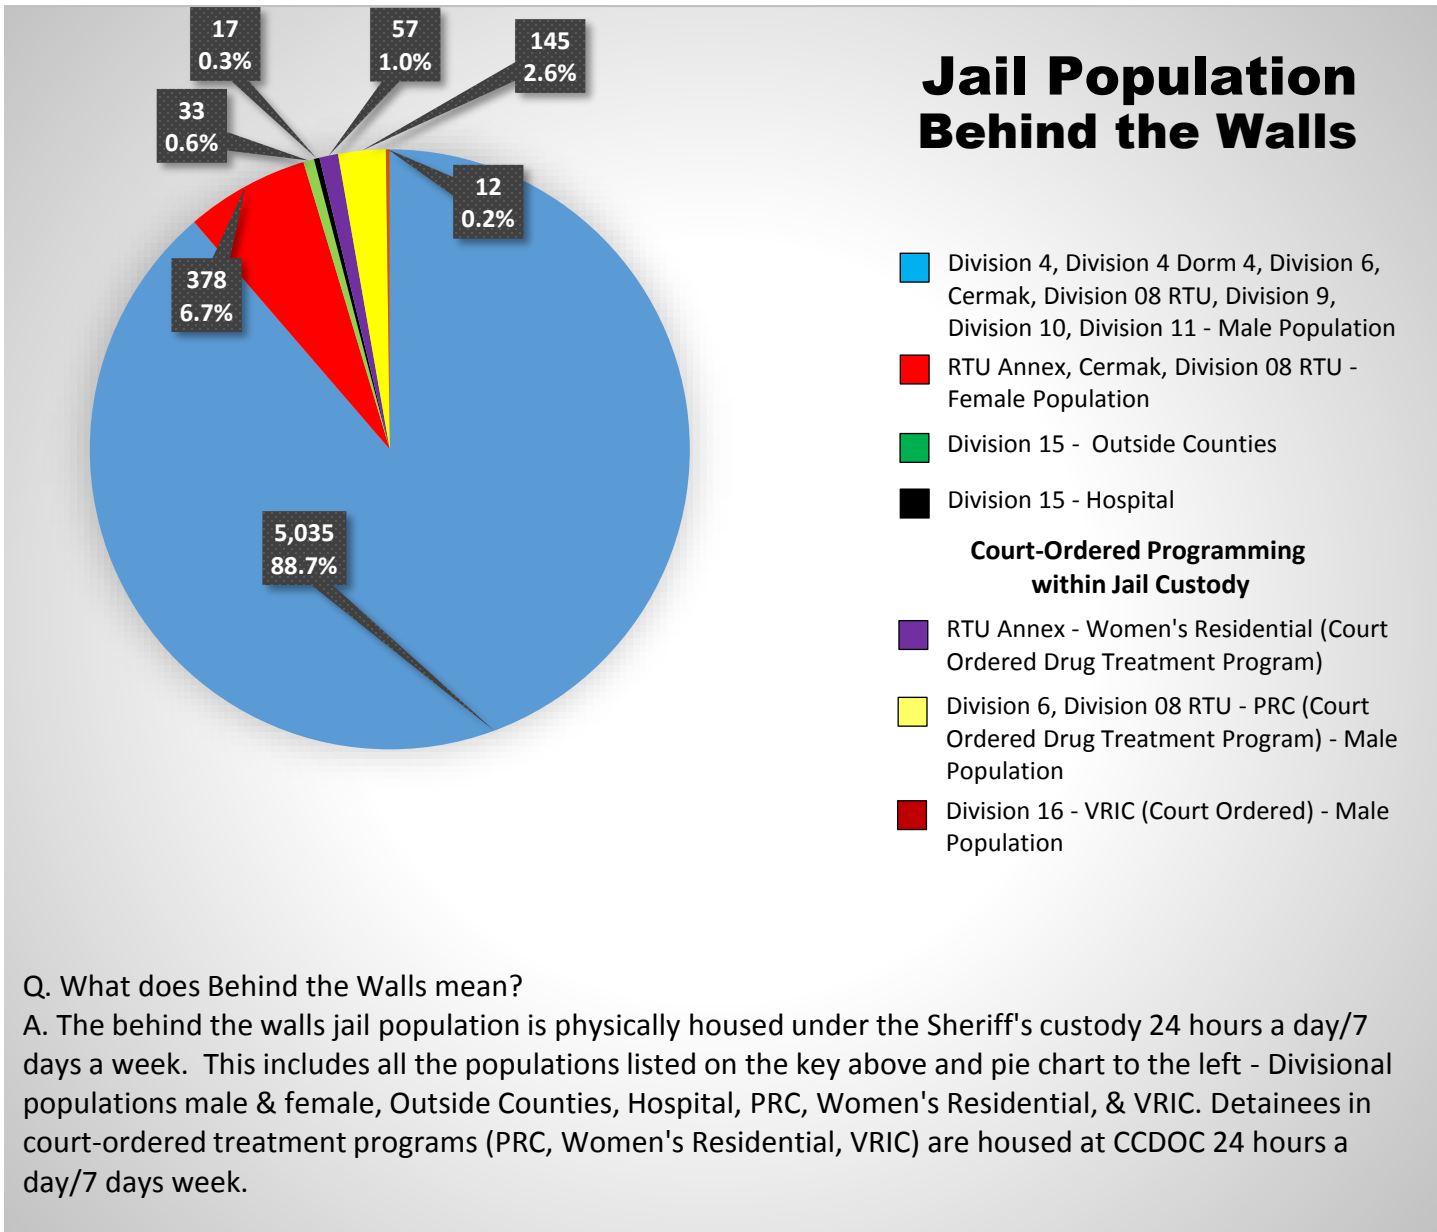

## Sheriff's Daily Report 1/21/2019

Under the Custody of the Sheriff	
<b>TOTAL MALE AND FEMALE</b>	<b>7,926</b>
Jail Population	5,677
Community Corrections	2,249

Sheriff's Daily Report  
1/21/2019

CCSO Population Demographics

**In Confinement**

**Gender Distribution**

**Race Distribution**

**Age Distribution**

**Community Corrections**

**Gender Distribution**

**Race Distribution**

**Age Distribution**