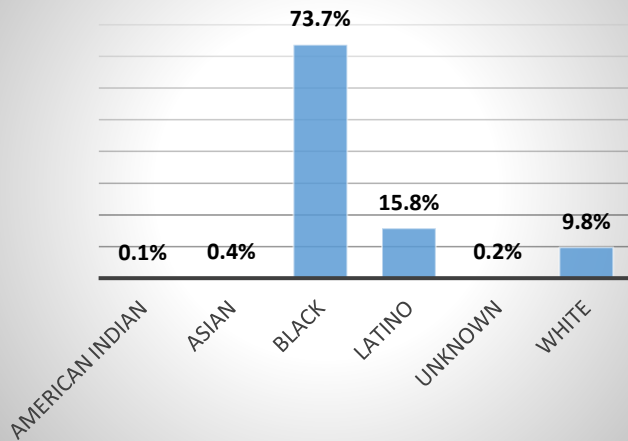

## Sheriff's Daily Report 1/21/2019

Under the Custody of the Sheriff	
<b>TOTAL MALE AND FEMALE</b>	<b>7,926</b>
Jail Population	5,677
Community Corrections	2,249

Sheriff's Daily Report  
1/21/2019

CCSO Population Demographics

**In Confinement**

**Gender Distribution**

**Race Distribution**

**Age Distribution**

**Community Corrections**

**Gender Distribution**

**Race Distribution**

**Age Distribution**