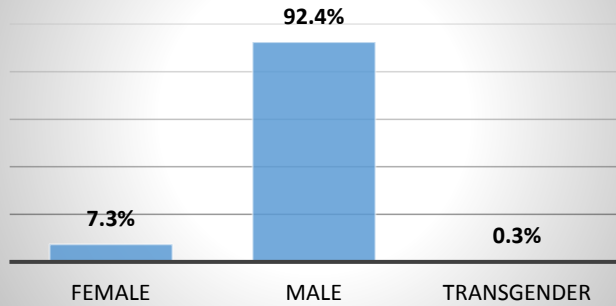

## Sheriff's Daily Report 1/21/2019

Under the Custody of the Sheriff	
<b>TOTAL MALE AND FEMALE</b>	<b>7,926</b>
Jail Population	5,677
Community Corrections	2,249

Sheriff's Daily Report  
1/21/2019

CCSO Population Demographics

**In Confinement**

**Gender Distribution**

**Race Distribution**

**Age Distribution**

**Community Corrections**

**Gender Distribution**

**Race Distribution**

**Age Distribution**