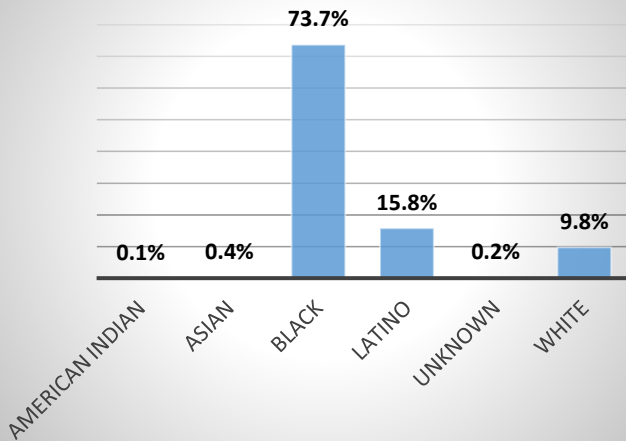

Sheriff's Daily Report 1/19/2019

Under the Custody of the Sheriff	
TOTAL MALE AND FEMALE	8,098
Jail Population	5,856
Community Corrections	2,242

Sheriff's Daily Report
1/19/2019

CCSO Population Demographics

In Confinement

Gender Distribution

Race Distribution

Age Distribution

Community Corrections

Gender Distribution

Race Distribution

Age Distribution