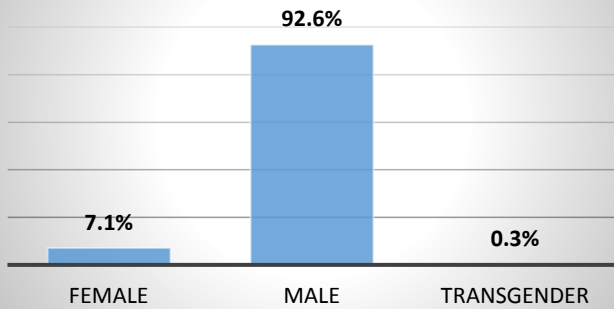

Sheriff's Daily Report 1/19/2019

Under the Custody of the Sheriff	
TOTAL MALE AND FEMALE	8,098
Jail Population	5,856
Community Corrections	2,242

Sheriff's Daily Report
1/19/2019

CCSO Population Demographics

In Confinement

Gender Distribution

Race Distribution

Age Distribution

Community Corrections

Gender Distribution

Race Distribution

Age Distribution