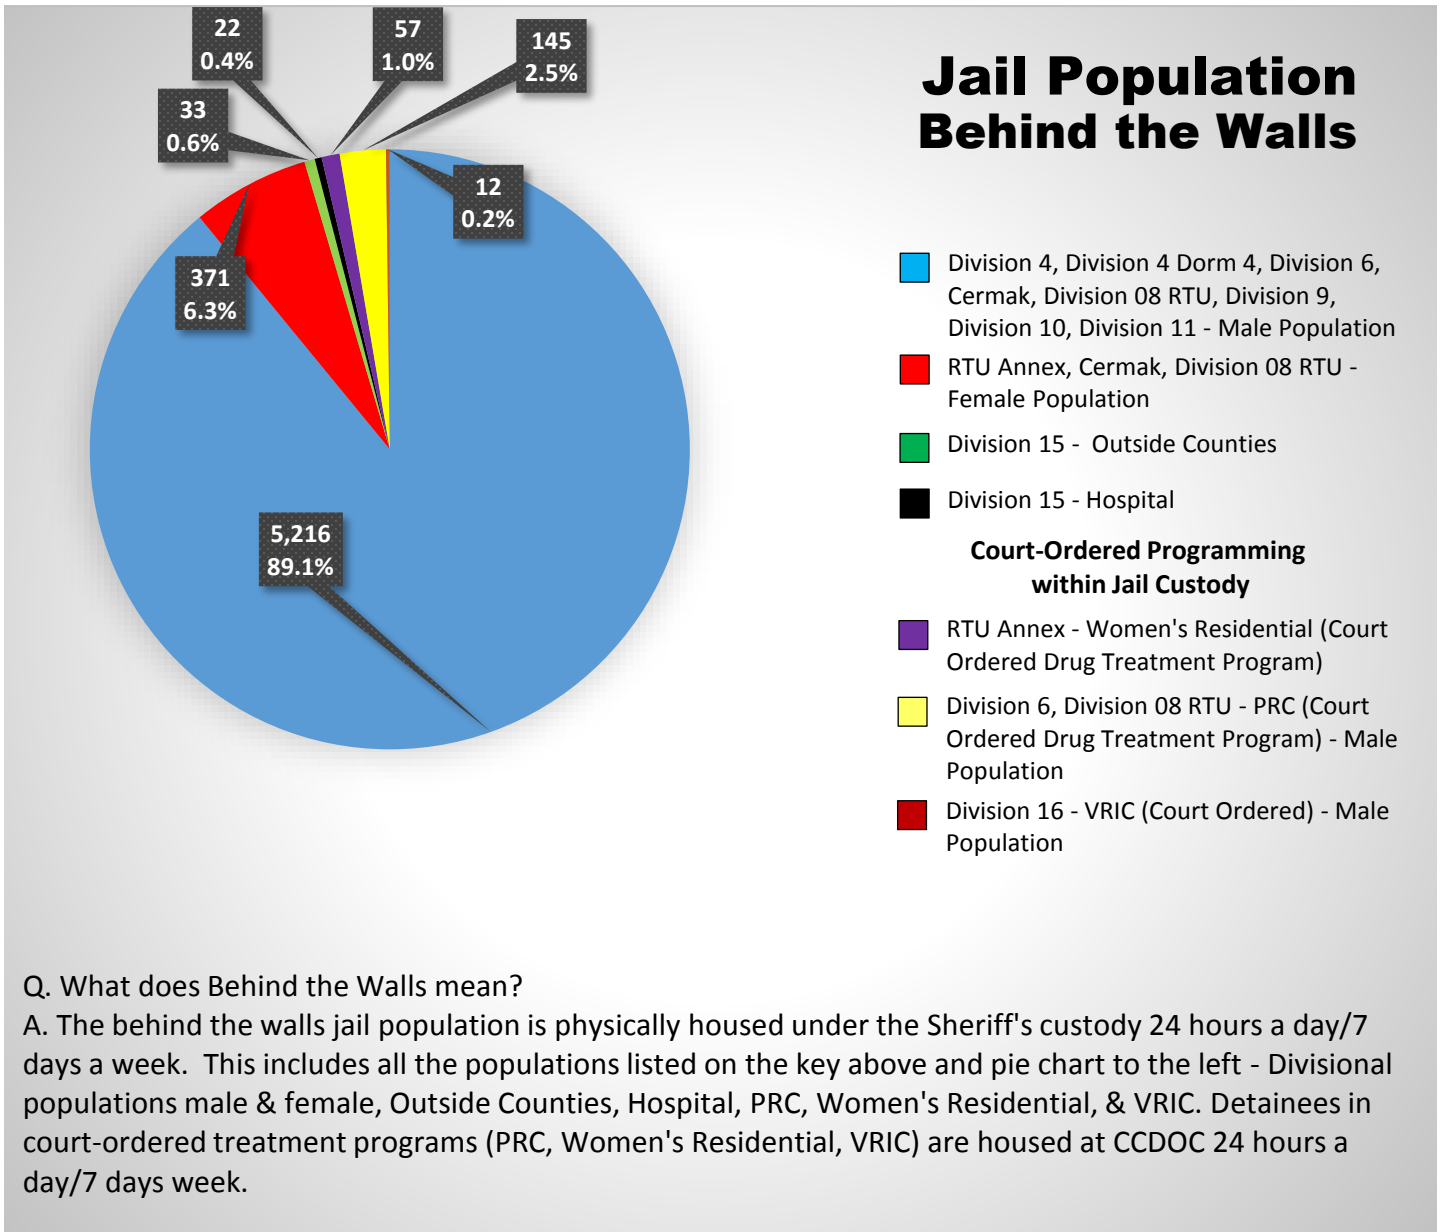

Sheriff's Daily Report 1/19/2019

Under the Custody of the Sheriff	
TOTAL MALE AND FEMALE	8,098
Jail Population	5,856
Community Corrections	2,242

Sheriff's Daily Report
1/19/2019

CCSO Population Demographics

In Confinement

Gender Distribution

Race Distribution

Age Distribution

Community Corrections

Gender Distribution

Race Distribution

Age Distribution