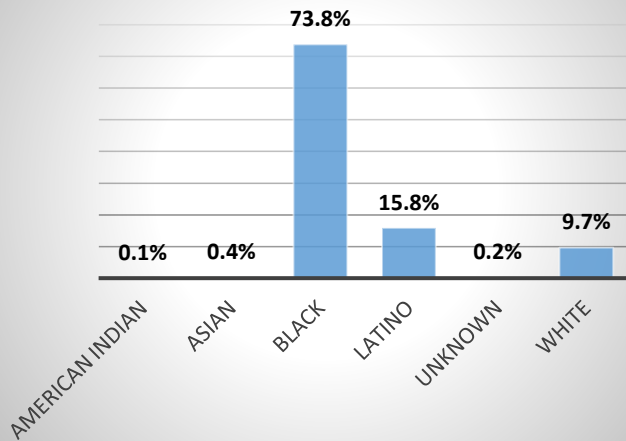

Sheriff's Daily Report 1/17/2019

Under the Custody of the Sheriff	
TOTAL MALE AND FEMALE	8,118
Jail Population	5,869
Community Corrections	2,249

Sheriff's Daily Report
1/17/2019

CCSO Population Demographics

In Confinement

Gender Distribution

Race Distribution

Age Distribution

Community Corrections

Gender Distribution

Race Distribution

Age Distribution