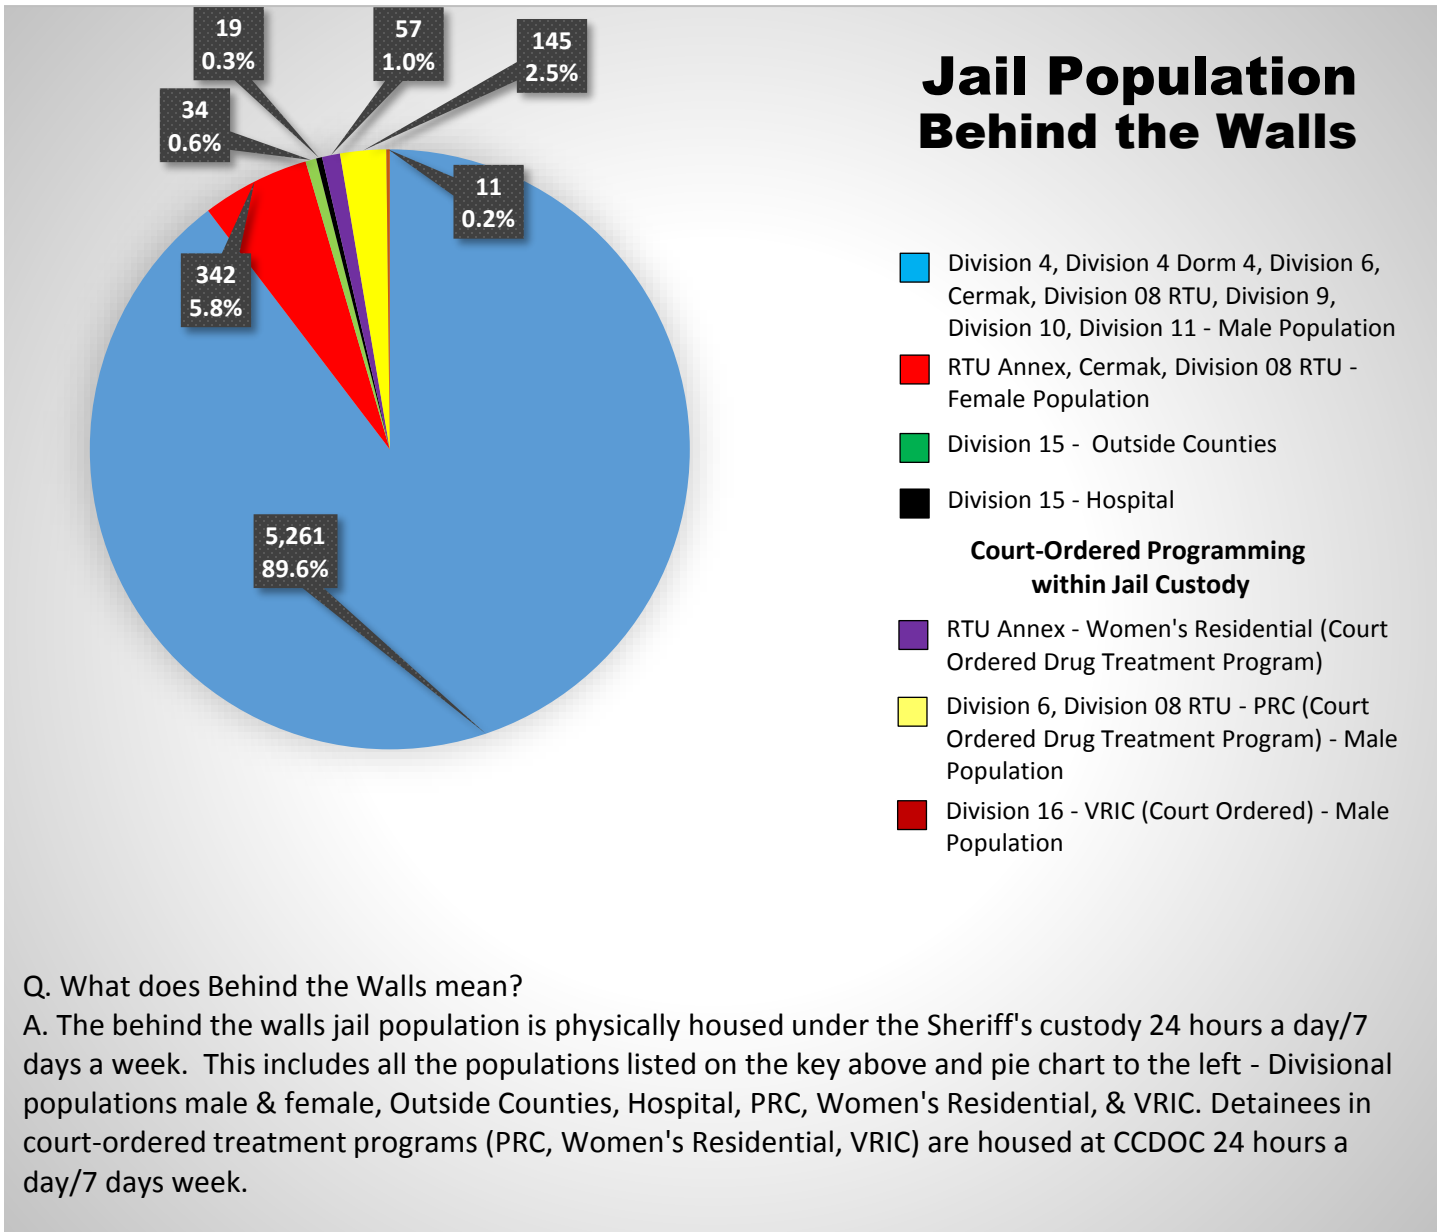

Sheriff's Daily Report 1/17/2019

Under the Custody of the Sheriff	
TOTAL MALE AND FEMALE	8,118
Jail Population	5,869
Community Corrections	2,249

Sheriff's Daily Report
1/17/2019

CCSO Population Demographics

In Confinement

Gender Distribution

Race Distribution

Age Distribution

Community Corrections

Gender Distribution

Race Distribution

Age Distribution