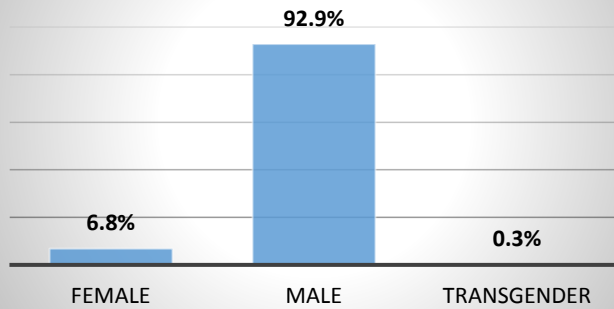

Sheriff's Daily Report 1/17/2019

Under the Custody of the Sheriff	
TOTAL MALE AND FEMALE	8,118
Jail Population	5,869
Community Corrections	2,249

Sheriff's Daily Report
1/17/2019

CCSO Population Demographics

In Confinement

Gender Distribution

Race Distribution

Age Distribution

Community Corrections

Gender Distribution

Race Distribution

Age Distribution