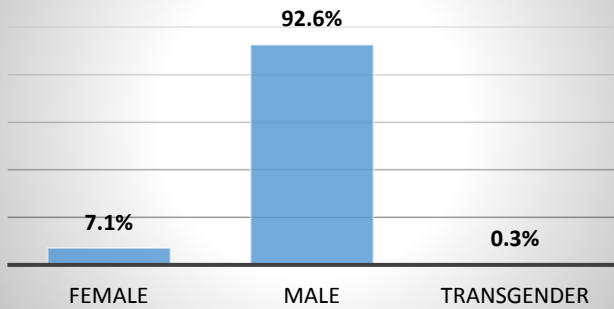

Sheriff's Daily Report 1/15/2019

Under the Custody of the Sheriff	
TOTAL MALE AND FEMALE	8,191
Jail Population	5,912
Community Corrections	2,279

Sheriff's Daily Report
1/15/2019

CCSO Population Demographics

In Confinement

Gender Distribution

Race Distribution

Age Distribution

Community Corrections

Gender Distribution

Race Distribution

Age Distribution