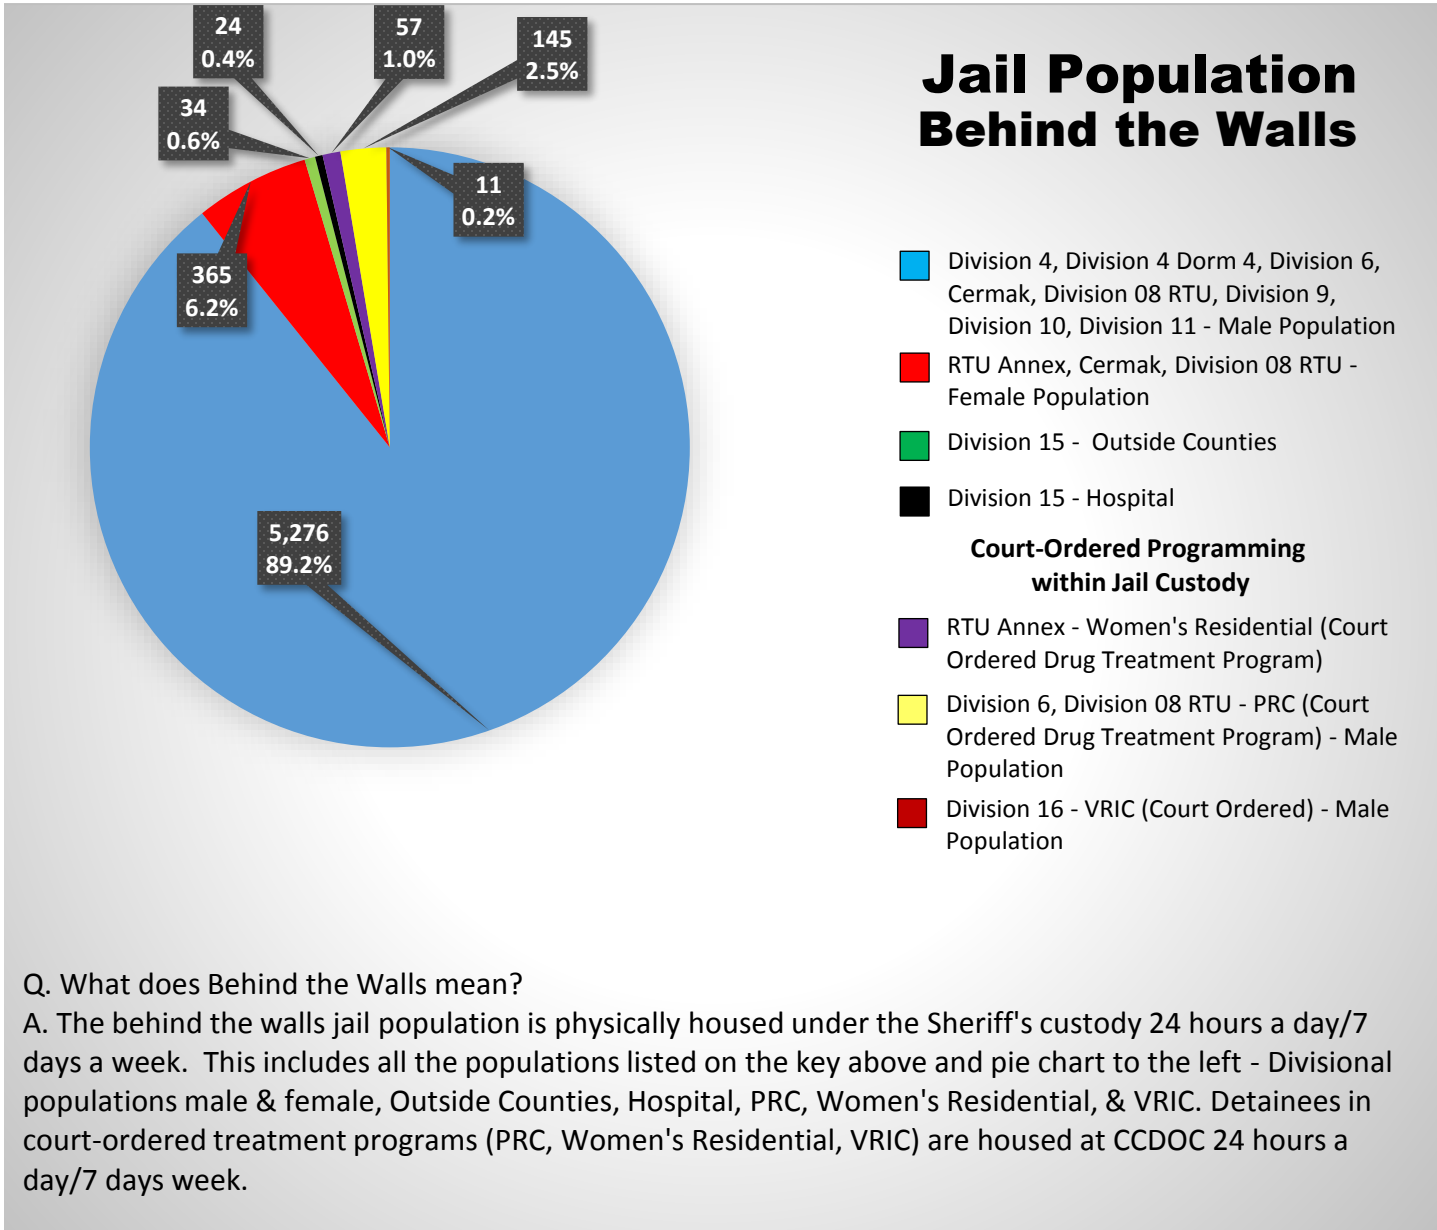

Sheriff's Daily Report 1/15/2019

Under the Custody of the Sheriff	
TOTAL MALE AND FEMALE	8,191
Jail Population	5,912
Community Corrections	2,279

Sheriff's Daily Report
1/15/2019

CCSO Population Demographics

In Confinement

Gender Distribution

Race Distribution

Age Distribution

Community Corrections

Gender Distribution

Race Distribution

Age Distribution