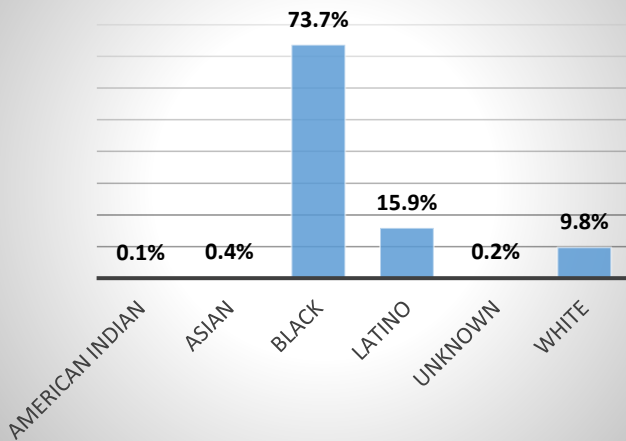

Sheriff's Daily Report 1/15/2019

Under the Custody of the Sheriff	
TOTAL MALE AND FEMALE	8,191
Jail Population	5,912
Community Corrections	2,279

Sheriff's Daily Report
1/15/2019

CCSO Population Demographics

In Confinement

Gender Distribution

Race Distribution

Age Distribution

Community Corrections

Gender Distribution

Race Distribution

Age Distribution