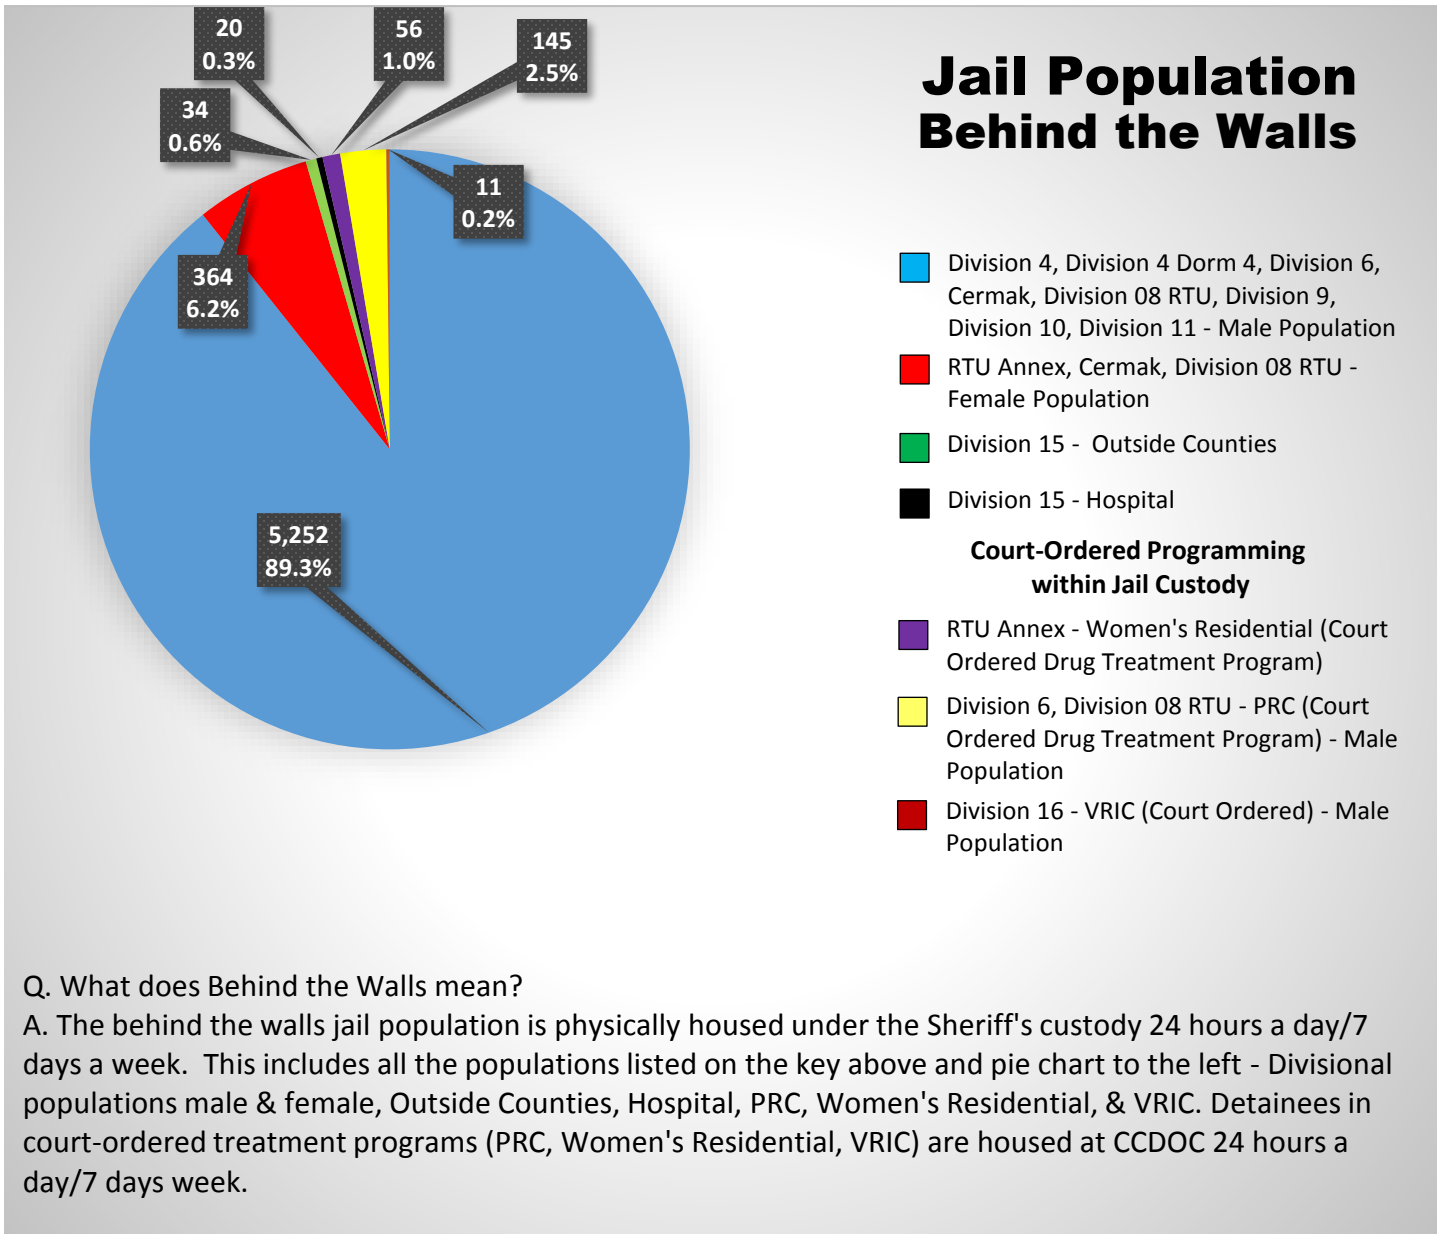

Sheriff's Daily Report 1/14/2019

Under the Custody of the Sheriff	
TOTAL MALE AND FEMALE	8,178
Jail Population	5,882
Community Corrections	2,296

Sheriff's Daily Report
1/14/2019

CCSO Population Demographics

In Confinement

Gender Distribution

Race Distribution

Age Distribution

Community Corrections

Gender Distribution

Race Distribution

Age Distribution