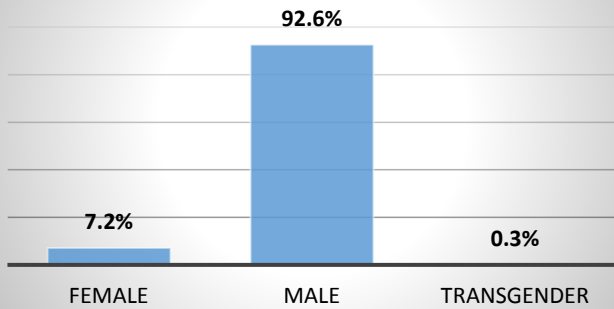

Sheriff's Daily Report 1/14/2019

Under the Custody of the Sheriff	
TOTAL MALE AND FEMALE	8,178
Jail Population	5,882
Community Corrections	2,296

Sheriff's Daily Report
1/14/2019

CCSO Population Demographics

In Confinement

Gender Distribution

Race Distribution

Age Distribution

Community Corrections

Gender Distribution

Race Distribution

Age Distribution