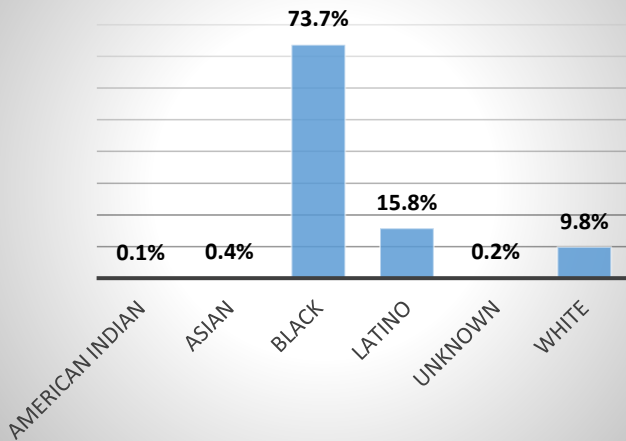

Sheriff's Daily Report 1/14/2019

Under the Custody of the Sheriff	
TOTAL MALE AND FEMALE	8,178
Jail Population	5,882
Community Corrections	2,296

Sheriff's Daily Report
1/14/2019

CCSO Population Demographics

In Confinement

Gender Distribution

Race Distribution

Age Distribution

Community Corrections

Gender Distribution

Race Distribution

Age Distribution