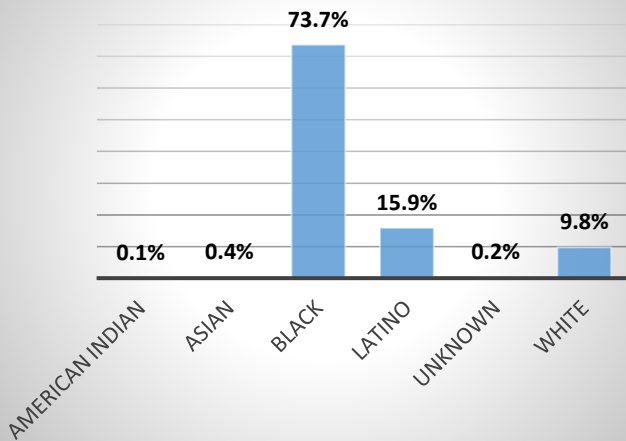

Sheriff's Daily Report 1/10/2019

Under the Custody of the Sheriff	
TOTAL MALE AND FEMALE	8,138
Jail Population	5,862
Community Corrections	2,276

Sheriff's Daily Report
1/10/2019

CCSO Population Demographics

In Confinement

Gender Distribution

Race Distribution

Age Distribution

Community Corrections

Gender Distribution

Race Distribution

Age Distribution