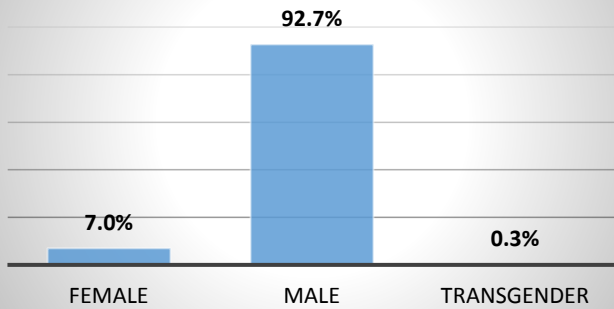

Sheriff's Daily Report 1/10/2019

Under the Custody of the Sheriff	
TOTAL MALE AND FEMALE	8,138
Jail Population	5,862
Community Corrections	2,276

Sheriff's Daily Report
1/10/2019

CCSO Population Demographics

In Confinement

Gender Distribution

Race Distribution

Age Distribution

Community Corrections

Gender Distribution

Race Distribution

Age Distribution