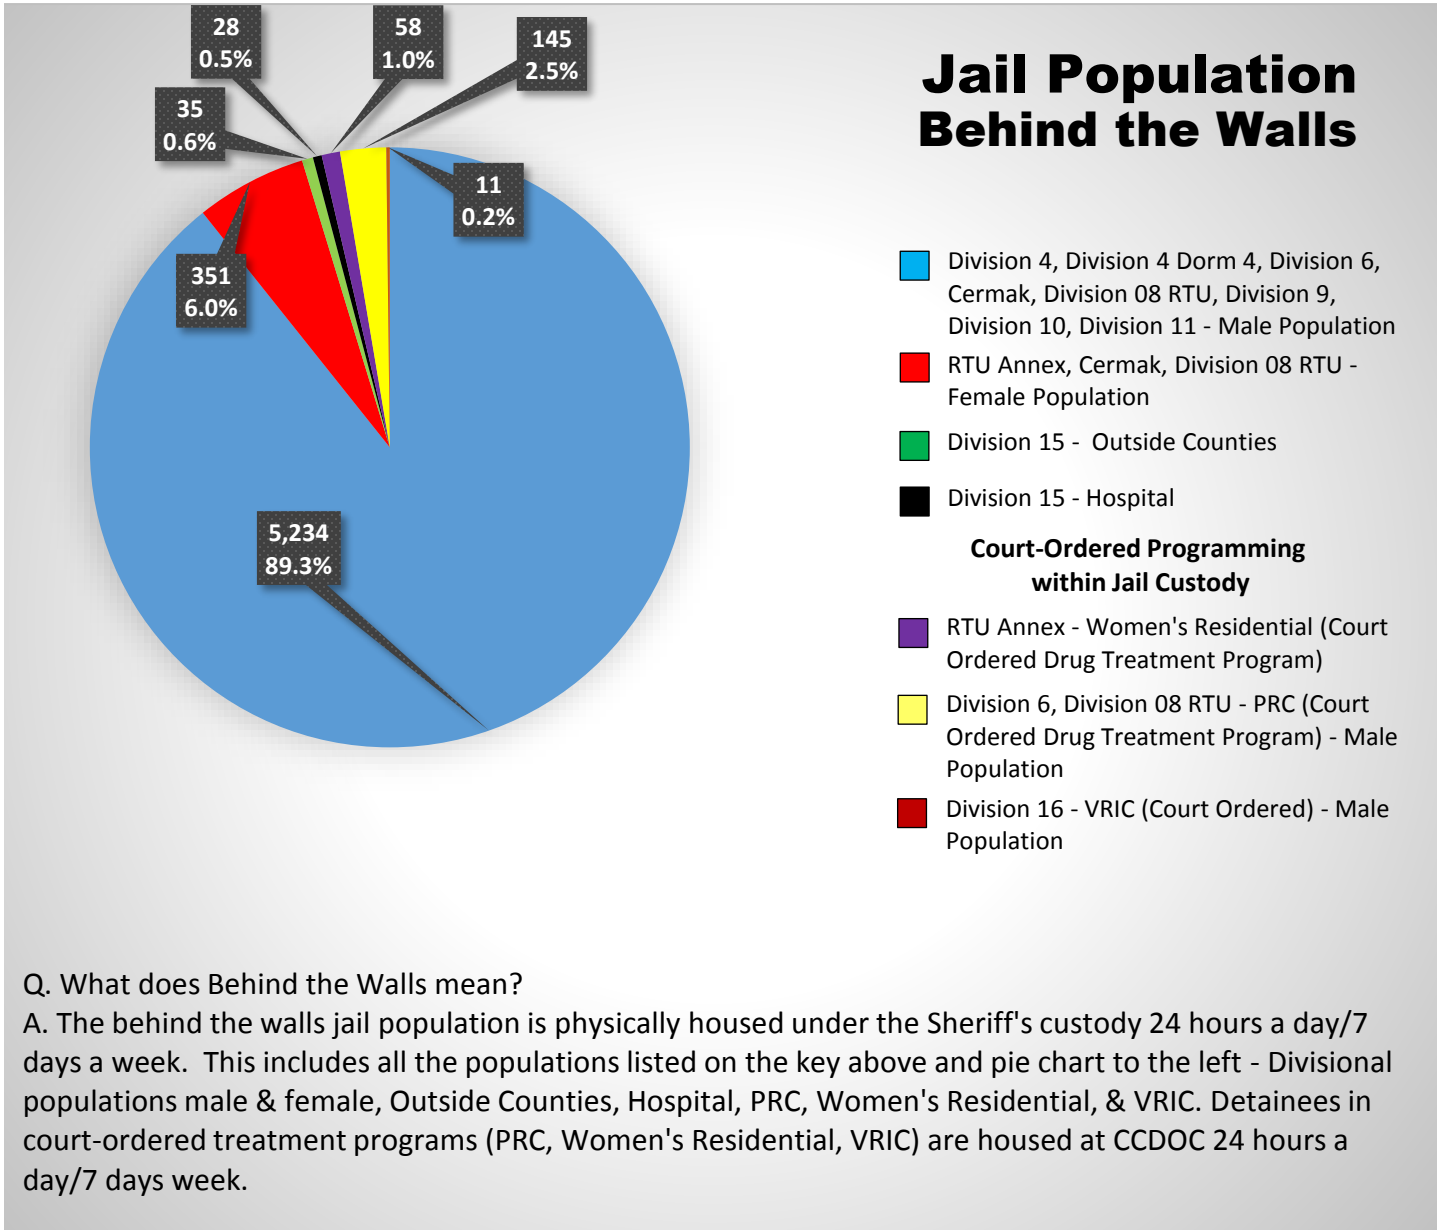

Sheriff's Daily Report 1/10/2019

Under the Custody of the Sheriff	
TOTAL MALE AND FEMALE	8,138
Jail Population	5,862
Community Corrections	2,276

Sheriff's Daily Report
1/10/2019

CCSO Population Demographics

In Confinement

Gender Distribution

Race Distribution

Age Distribution

Community Corrections

Gender Distribution

Race Distribution

Age Distribution