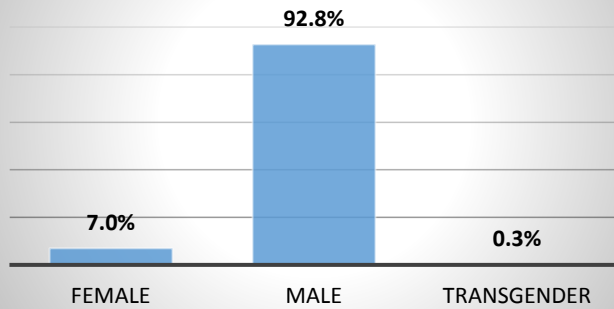

Sheriff's Daily Report 12/27/2018

Under the Custody of the Sheriff	
TOTAL MALE AND FEMALE	7,963
Jail Population	5,676
Community Corrections	2,287

Sheriff's Daily Report
12/27/2018

CCSO Population Demographics

In Confinement

Gender Distribution

Race Distribution

Age Distribution

Community Corrections

Gender Distribution

Race Distribution

Age Distribution