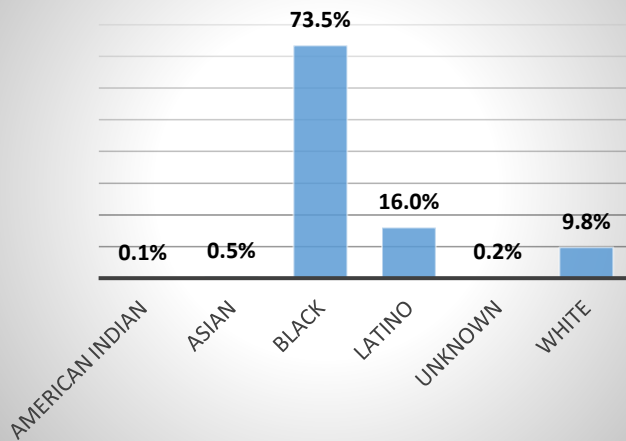

Sheriff's Daily Report 12/27/2018

Under the Custody of the Sheriff	
TOTAL MALE AND FEMALE	7,963
Jail Population	5,676
Community Corrections	2,287

Sheriff's Daily Report
12/27/2018

CCSO Population Demographics

In Confinement

Gender Distribution

Race Distribution

Age Distribution

Community Corrections

Gender Distribution

Race Distribution

Age Distribution