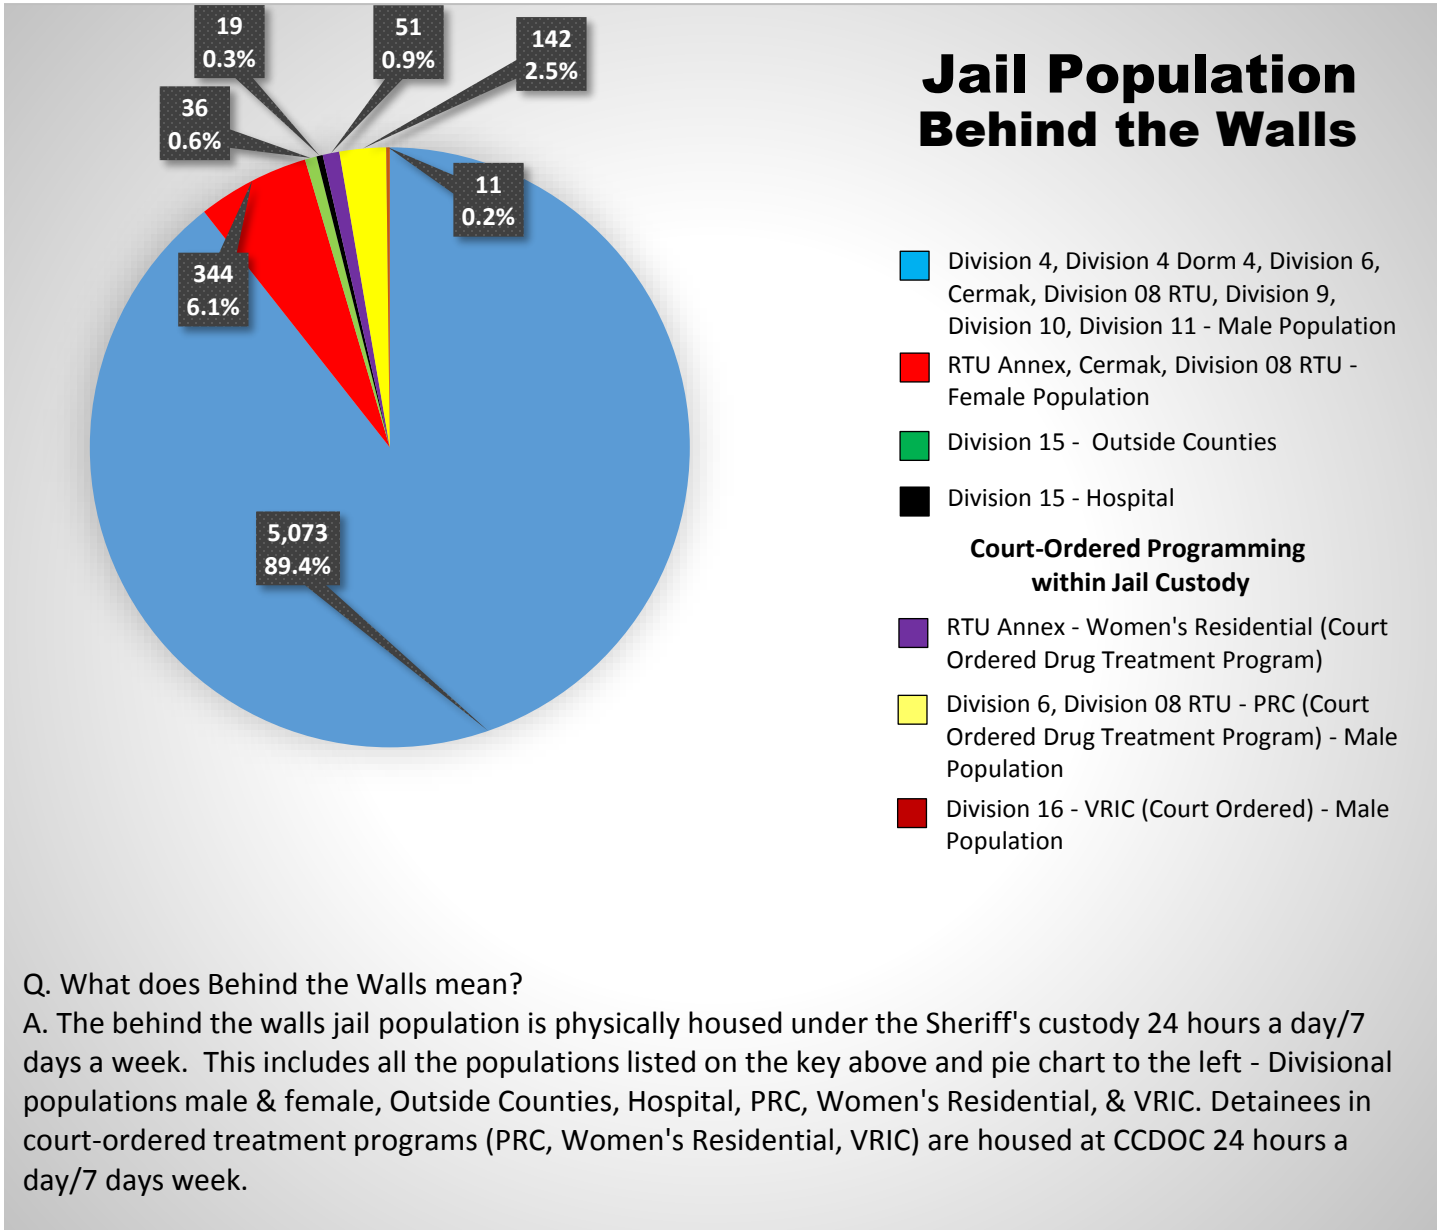

Sheriff's Daily Report 12/27/2018

Under the Custody of the Sheriff	
TOTAL MALE AND FEMALE	7,963
Jail Population	5,676
Community Corrections	2,287

Sheriff's Daily Report
12/27/2018

CCSO Population Demographics

In Confinement

Gender Distribution

Race Distribution

Age Distribution

Community Corrections

Gender Distribution

Race Distribution

Age Distribution