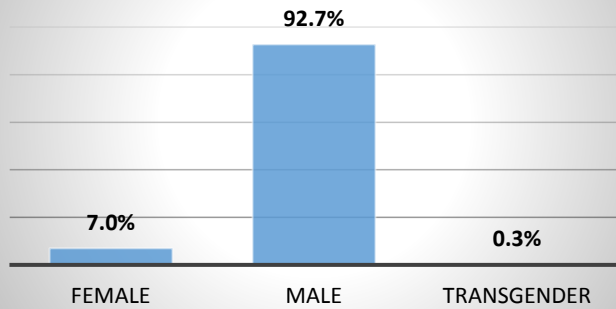

Sheriff's Daily Report
12/24/2018

CCSO Population Demographics

In Confinement

Gender Distribution