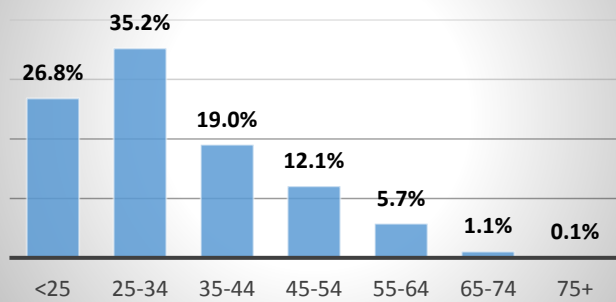

## Sheriff's Daily Report 12/24/2018

Under the Custody of the Sheriff	
<b>TOTAL MALE AND FEMALE</b>	<b>7,976</b>
Jail Population	5,698
Community Corrections	2,278

**Sheriff's Daily Report**  
**12/24/2018**

**CCSO Population Demographics**

**In Confinement**

**Gender Distribution**

**Race Distribution**

**Age Distribution**

**Community Corrections**

**Gender Distribution**

**Race Distribution**

**Age Distribution**