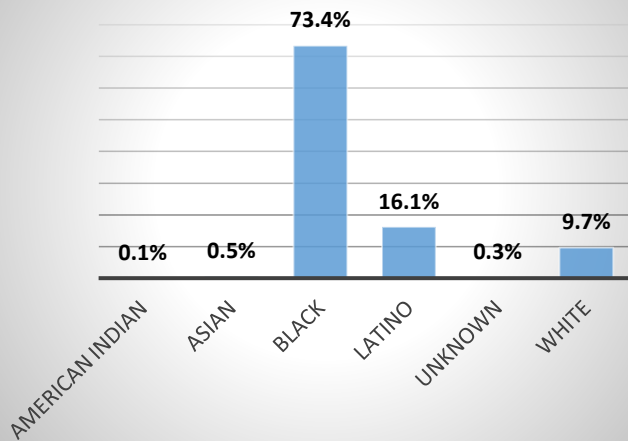

## Sheriff's Daily Report 12/24/2018

Under the Custody of the Sheriff	
<b>TOTAL MALE AND FEMALE</b>	<b>7,976</b>
Jail Population	5,698
Community Corrections	2,278

**Sheriff's Daily Report**  
**12/24/2018**

**CCSO Population Demographics**

**In Confinement**

**Gender Distribution**

**Race Distribution**

**Age Distribution**

**Community Corrections**

**Gender Distribution**

**Race Distribution**

**Age Distribution**