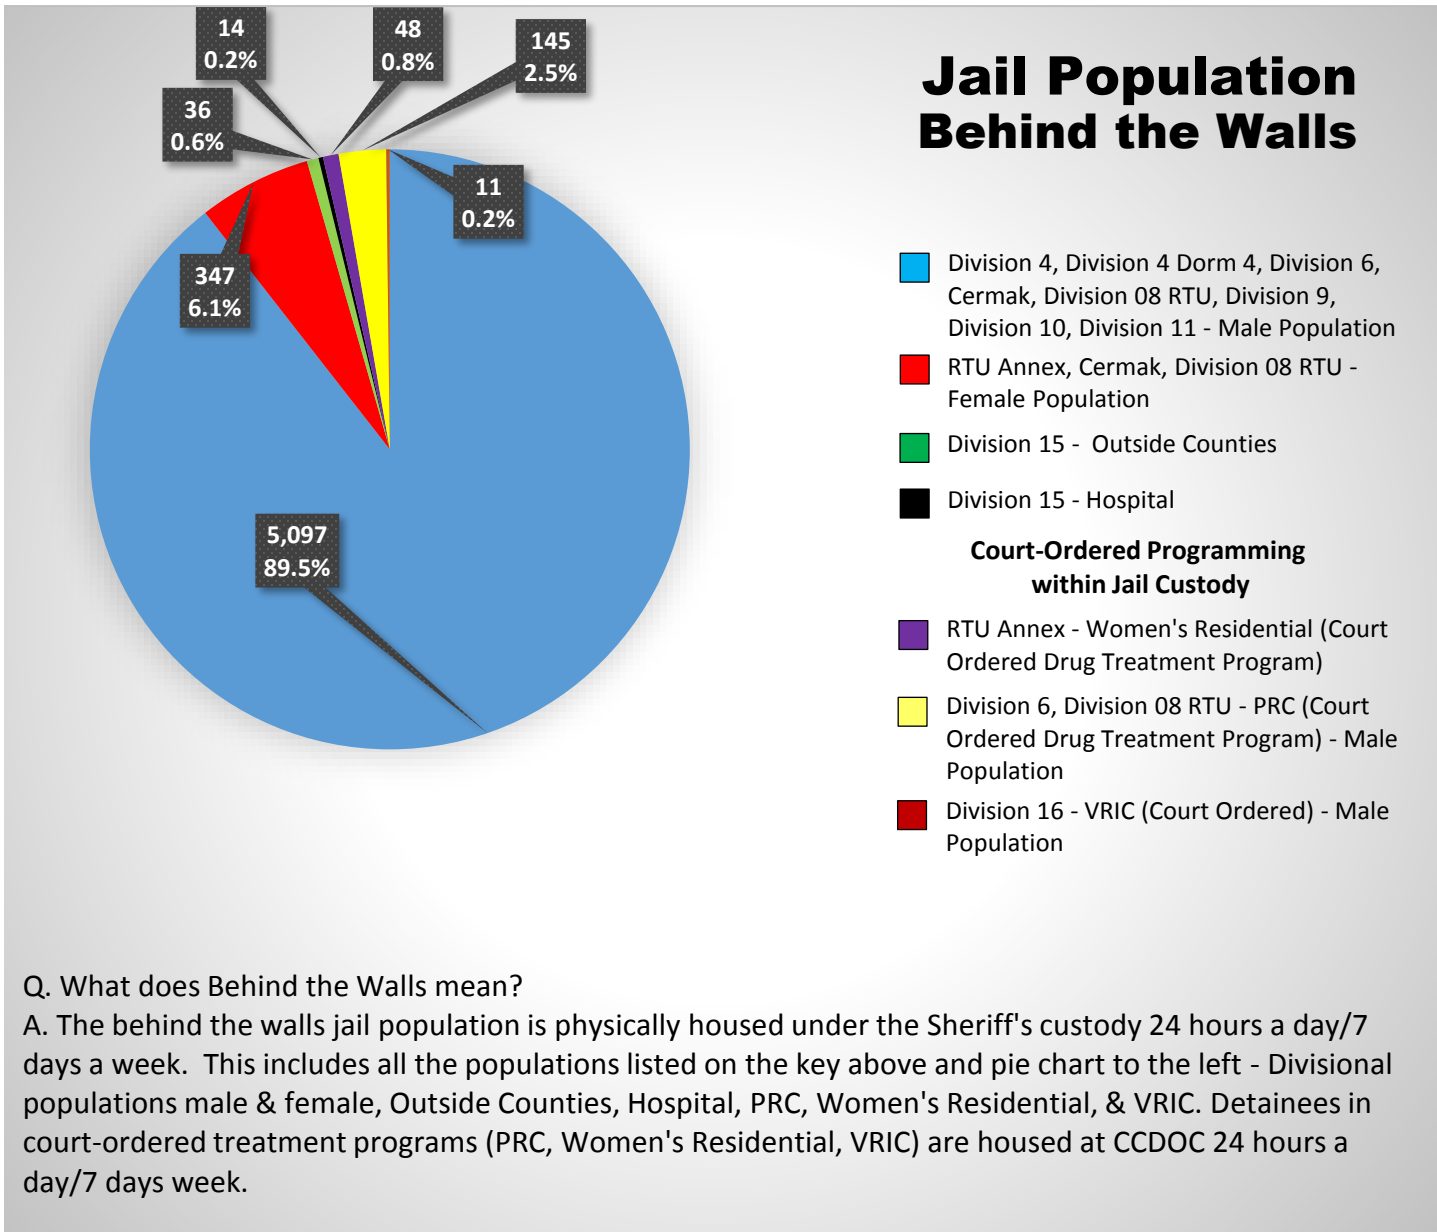

## Sheriff's Daily Report 12/24/2018

Under the Custody of the Sheriff	
<b>TOTAL MALE AND FEMALE</b>	<b>7,976</b>
Jail Population	5,698
Community Corrections	2,278

**Sheriff's Daily Report**  
**12/24/2018**

**CCSO Population Demographics**

**In Confinement**

**Gender Distribution**

**Race Distribution**

**Age Distribution**

**Community Corrections**

**Gender Distribution**

**Race Distribution**

**Age Distribution**