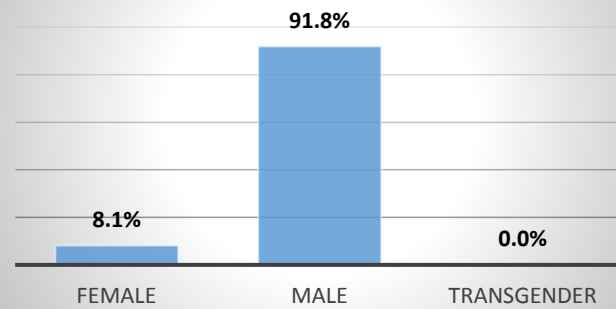

## Sheriff's Daily Report 12/24/2018

Under the Custody of the Sheriff	
<b>TOTAL MALE AND FEMALE</b>	<b>7,976</b>
Jail Population	5,698
Community Corrections	2,278

**Sheriff's Daily Report**  
**12/24/2018**

**CCSO Population Demographics**

**In Confinement**

**Gender Distribution**

**Race Distribution**

**Age Distribution**

**Community Corrections**

**Gender Distribution**

**Race Distribution**

**Age Distribution**