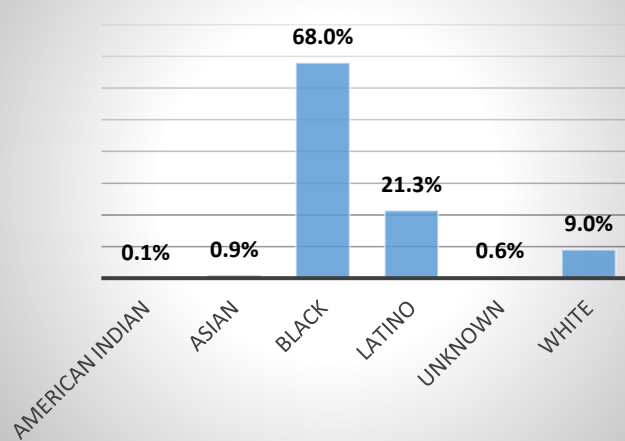

## Sheriff's Daily Report 12/24/2018

Under the Custody of the Sheriff	
<b>TOTAL MALE AND FEMALE</b>	<b>7,976</b>
Jail Population	5,698
Community Corrections	2,278

**Sheriff's Daily Report**  
**12/24/2018**

**CCSO Population Demographics**

**In Confinement**

**Gender Distribution**

**Race Distribution**

**Age Distribution**

**Community Corrections**

**Gender Distribution**

**Race Distribution**

**Age Distribution**