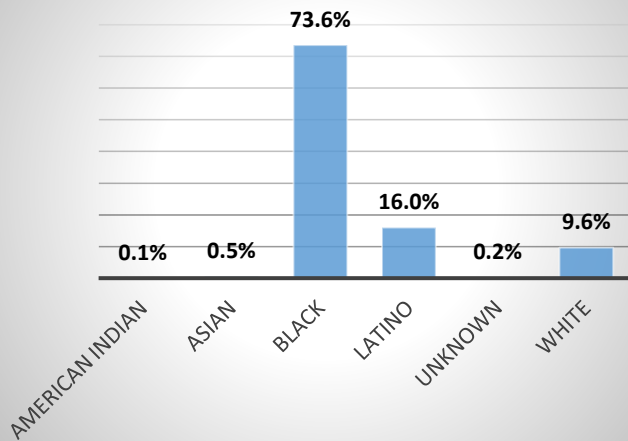

Sheriff's Daily Report 12/22/2018

Under the Custody of the Sheriff	
TOTAL MALE AND FEMALE	7,949
Jail Population	5,670
Community Corrections	2,279

Sheriff's Daily Report
12/22/2018

CCSO Population Demographics

In Confinement

Gender Distribution

Race Distribution

Age Distribution

Community Corrections

Gender Distribution

Race Distribution

Age Distribution