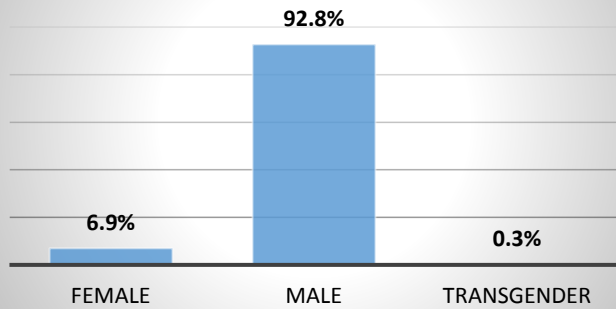

Sheriff's Daily Report 12/22/2018

Under the Custody of the Sheriff	
TOTAL MALE AND FEMALE	7,949
Jail Population	5,670
Community Corrections	2,279

Sheriff's Daily Report
12/22/2018

CCSO Population Demographics

In Confinement

Gender Distribution

Race Distribution

Age Distribution

Community Corrections

Gender Distribution

Race Distribution

Age Distribution