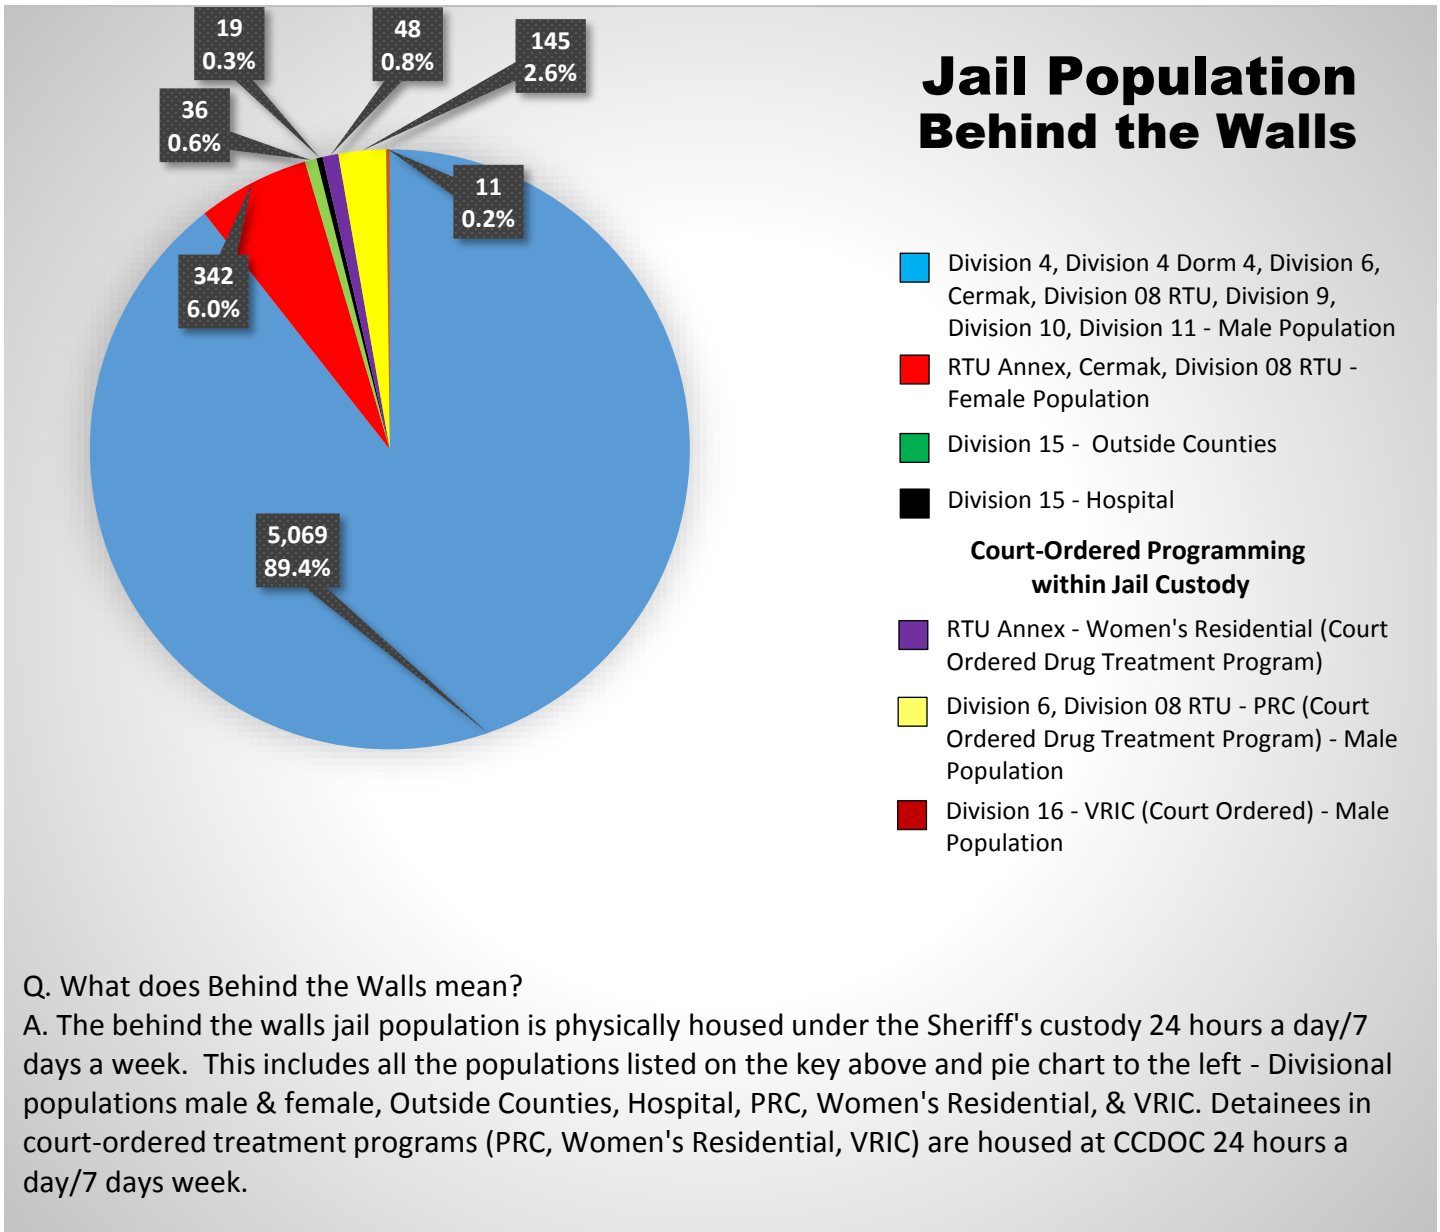

Sheriff's Daily Report 12/22/2018

Under the Custody of the Sheriff	
TOTAL MALE AND FEMALE	7,949
Jail Population	5,670
Community Corrections	2,279

Sheriff's Daily Report
12/22/2018

CCSO Population Demographics

In Confinement

Gender Distribution

Race Distribution

Age Distribution

Community Corrections

Gender Distribution

Race Distribution

Age Distribution