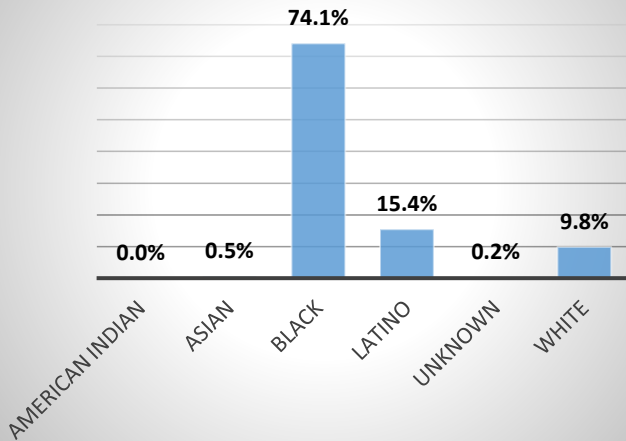

Sheriff's Daily Report 12/21/2018

Under the Custody of the Sheriff	
TOTAL MALE AND FEMALE	7,976
Jail Population	5,709
Community Corrections	2,267

Sheriff's Daily Report
12/21/2018

CCSO Population Demographics

In Confinement

Gender Distribution

Race Distribution

Age Distribution

Community Corrections

Gender Distribution

Race Distribution

Age Distribution