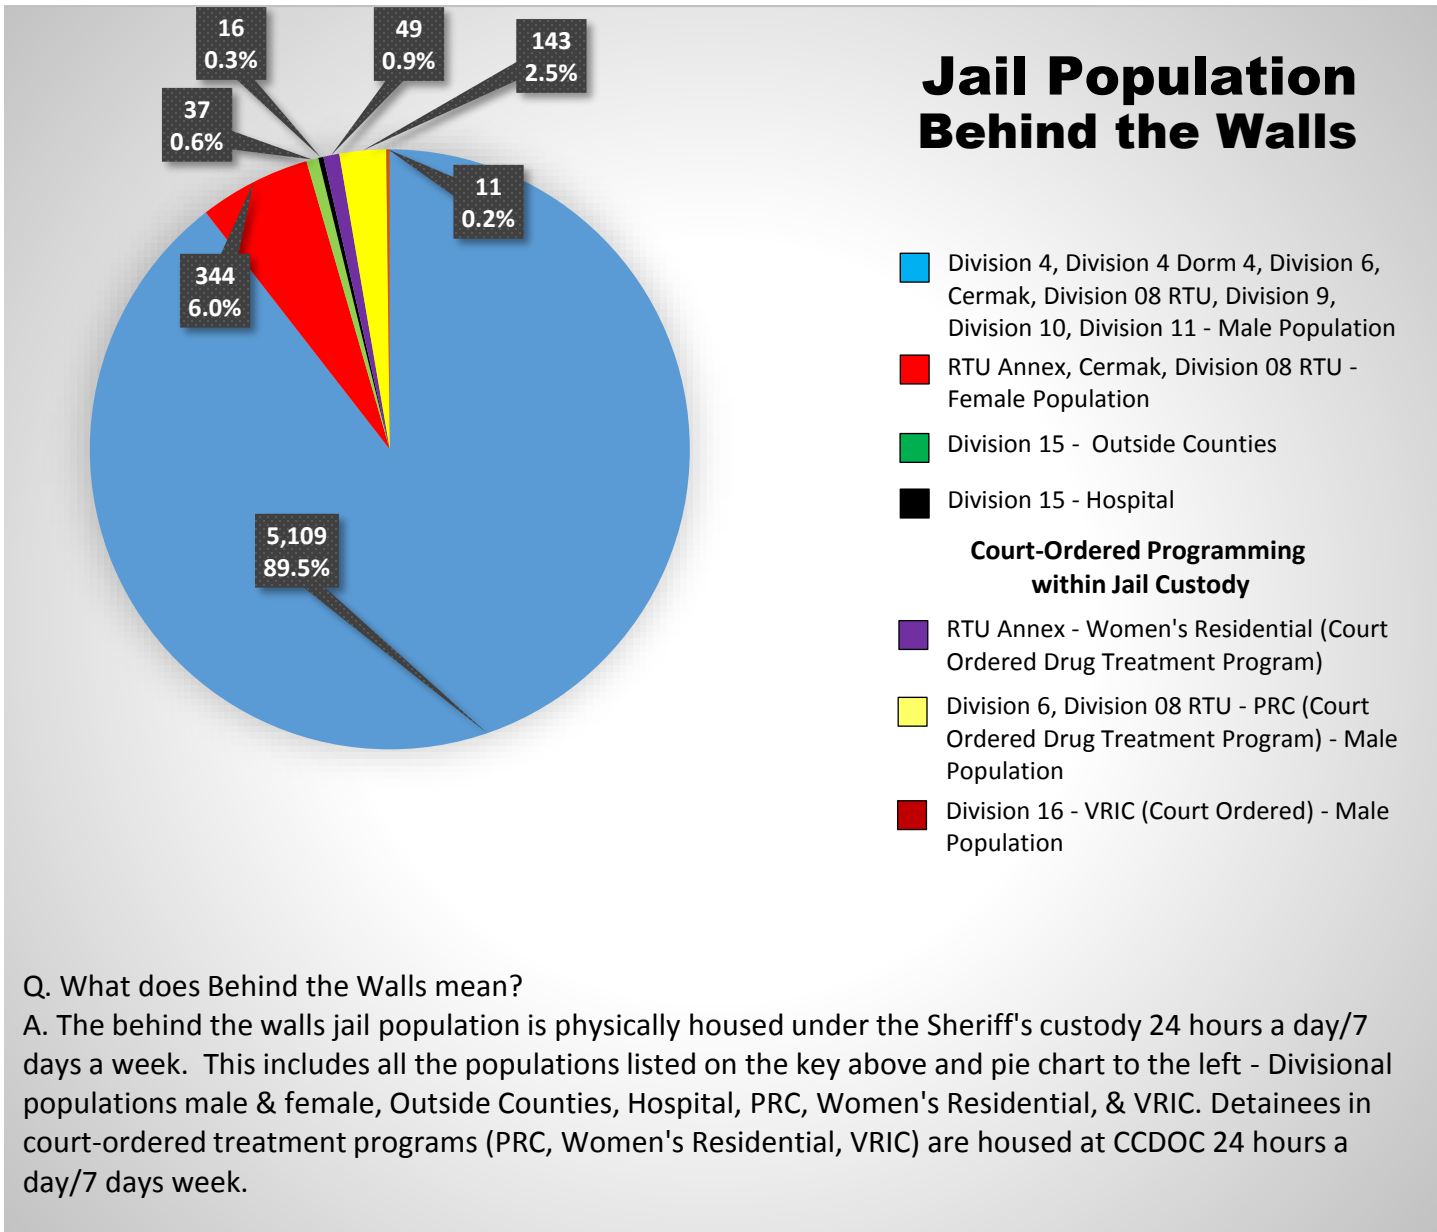

Sheriff's Daily Report 12/21/2018

Under the Custody of the Sheriff	
TOTAL MALE AND FEMALE	7,976
Jail Population	5,709
Community Corrections	2,267

Sheriff's Daily Report
12/21/2018

CCSO Population Demographics

In Confinement

Gender Distribution

Race Distribution

Age Distribution

Community Corrections

Gender Distribution

Race Distribution

Age Distribution