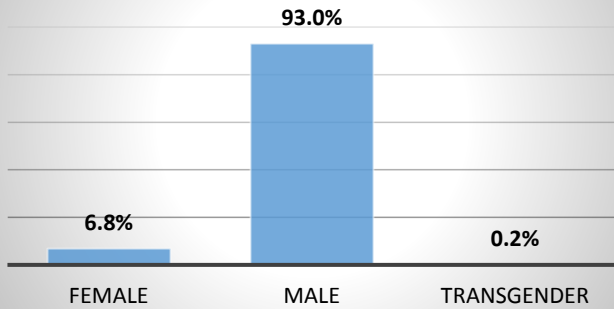

Sheriff's Daily Report 12/21/2018

Under the Custody of the Sheriff	
TOTAL MALE AND FEMALE	7,976
Jail Population	5,709
Community Corrections	2,267

Sheriff's Daily Report
12/21/2018

CCSO Population Demographics

In Confinement

Gender Distribution

Race Distribution

Age Distribution

Community Corrections

Gender Distribution

Race Distribution

Age Distribution