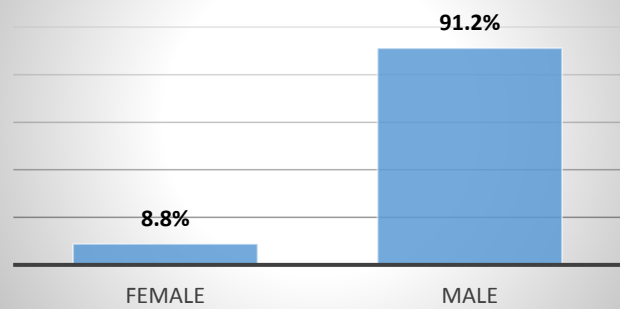

Sheriff's Daily Report 12/21/2018

Under the Custody of the Sheriff	
TOTAL MALE AND FEMALE	7,976
Jail Population	5,709
Community Corrections	2,267

Sheriff's Daily Report
12/21/2018

CCSO Population Demographics

In Confinement

Gender Distribution

Race Distribution

Age Distribution

Community Corrections

Gender Distribution

Race Distribution

Age Distribution