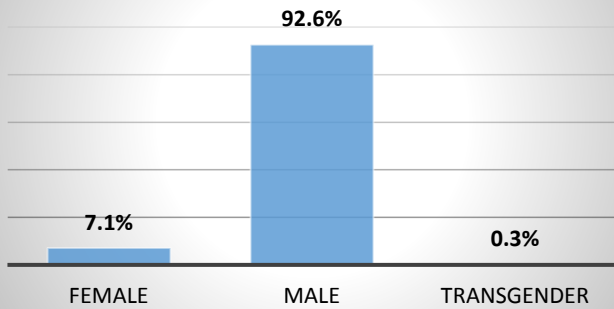

Sheriff's Daily Report 12/18/2018

Under the Custody of the Sheriff	
TOTAL MALE AND FEMALE	8,060
Jail Population	5,830
Community Corrections	2,230

Sheriff's Daily Report
12/18/2018

CCSO Population Demographics

In Confinement

Gender Distribution

Race Distribution

Age Distribution

Community Corrections

Gender Distribution

Race Distribution

Age Distribution