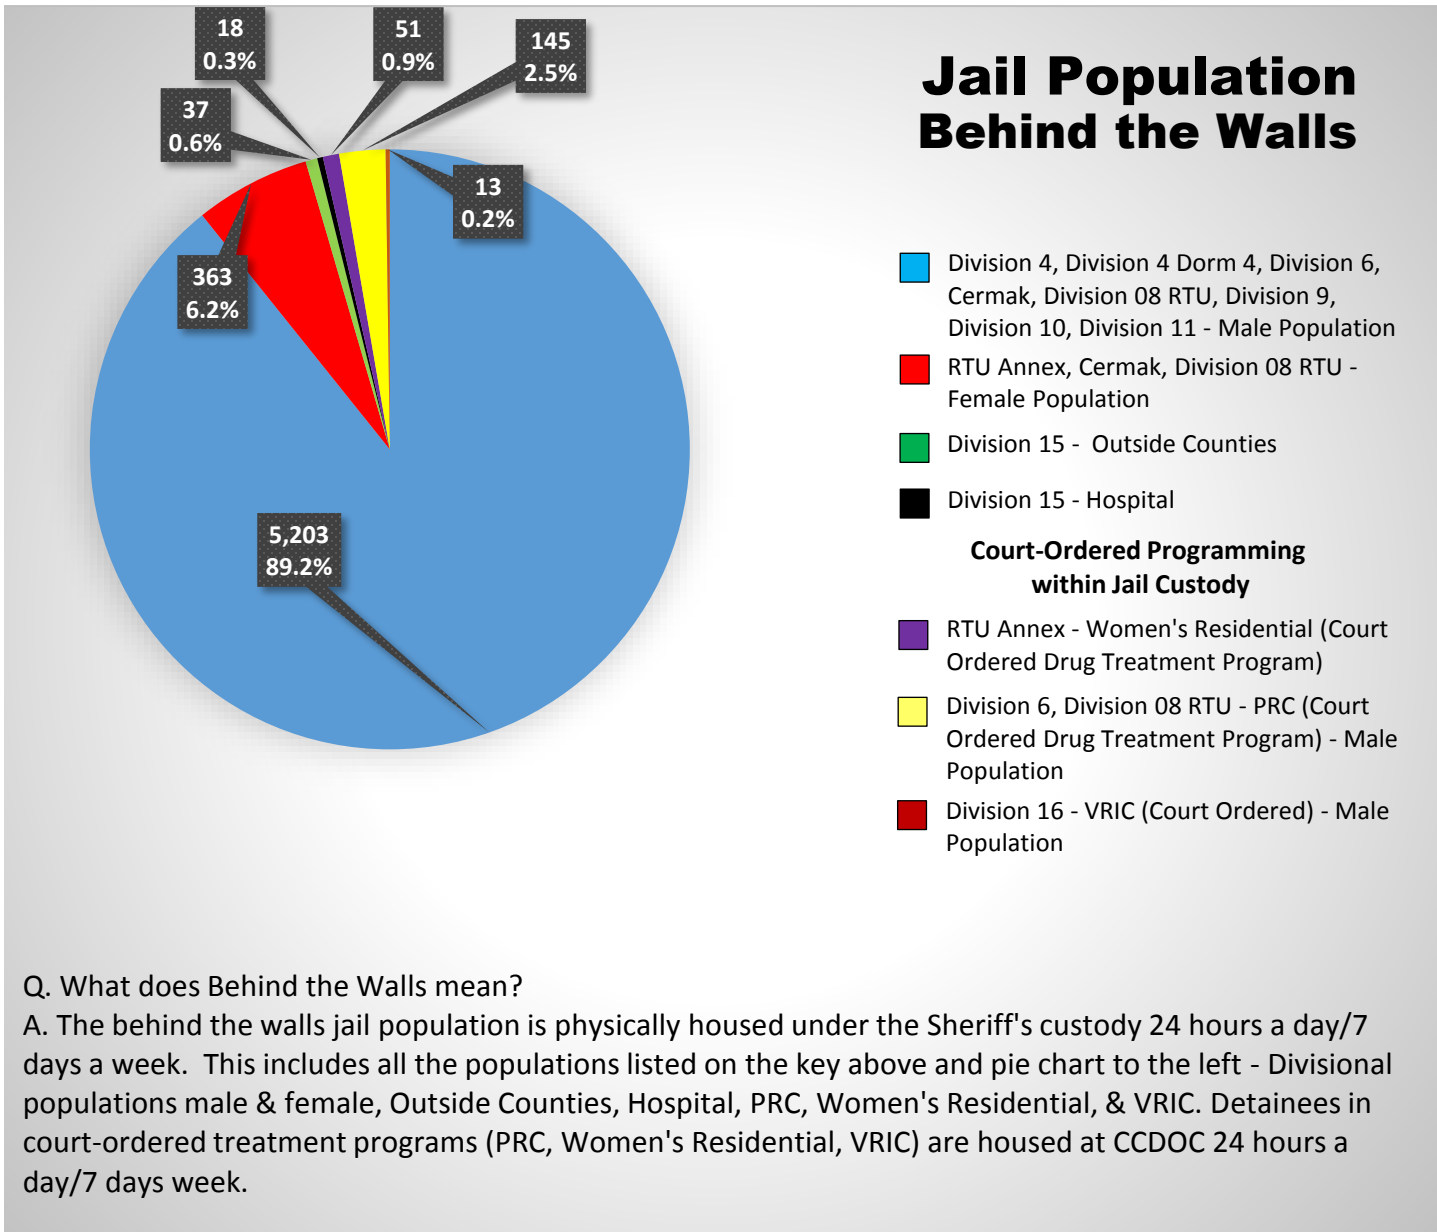

Sheriff's Daily Report 12/18/2018

Under the Custody of the Sheriff	
TOTAL MALE AND FEMALE	8,060
Jail Population	5,830
Community Corrections	2,230

Sheriff's Daily Report
12/18/2018

CCSO Population Demographics

In Confinement

Gender Distribution

Race Distribution

Age Distribution

Community Corrections

Gender Distribution

Race Distribution

Age Distribution