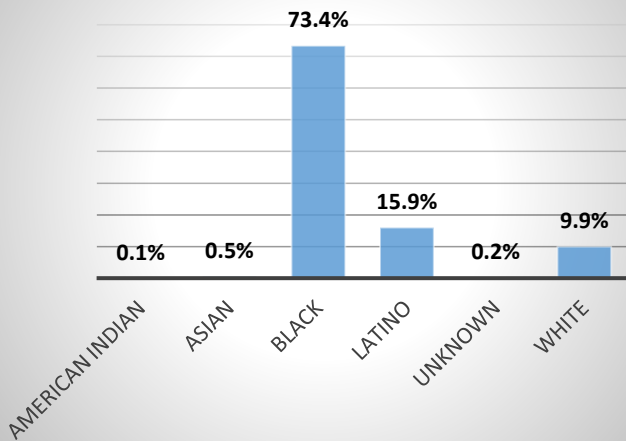

Sheriff's Daily Report 12/18/2018

Under the Custody of the Sheriff	
TOTAL MALE AND FEMALE	8,060
Jail Population	5,830
Community Corrections	2,230

Sheriff's Daily Report
12/18/2018

CCSO Population Demographics

In Confinement

Gender Distribution

Race Distribution

Age Distribution

Community Corrections

Gender Distribution

Race Distribution

Age Distribution