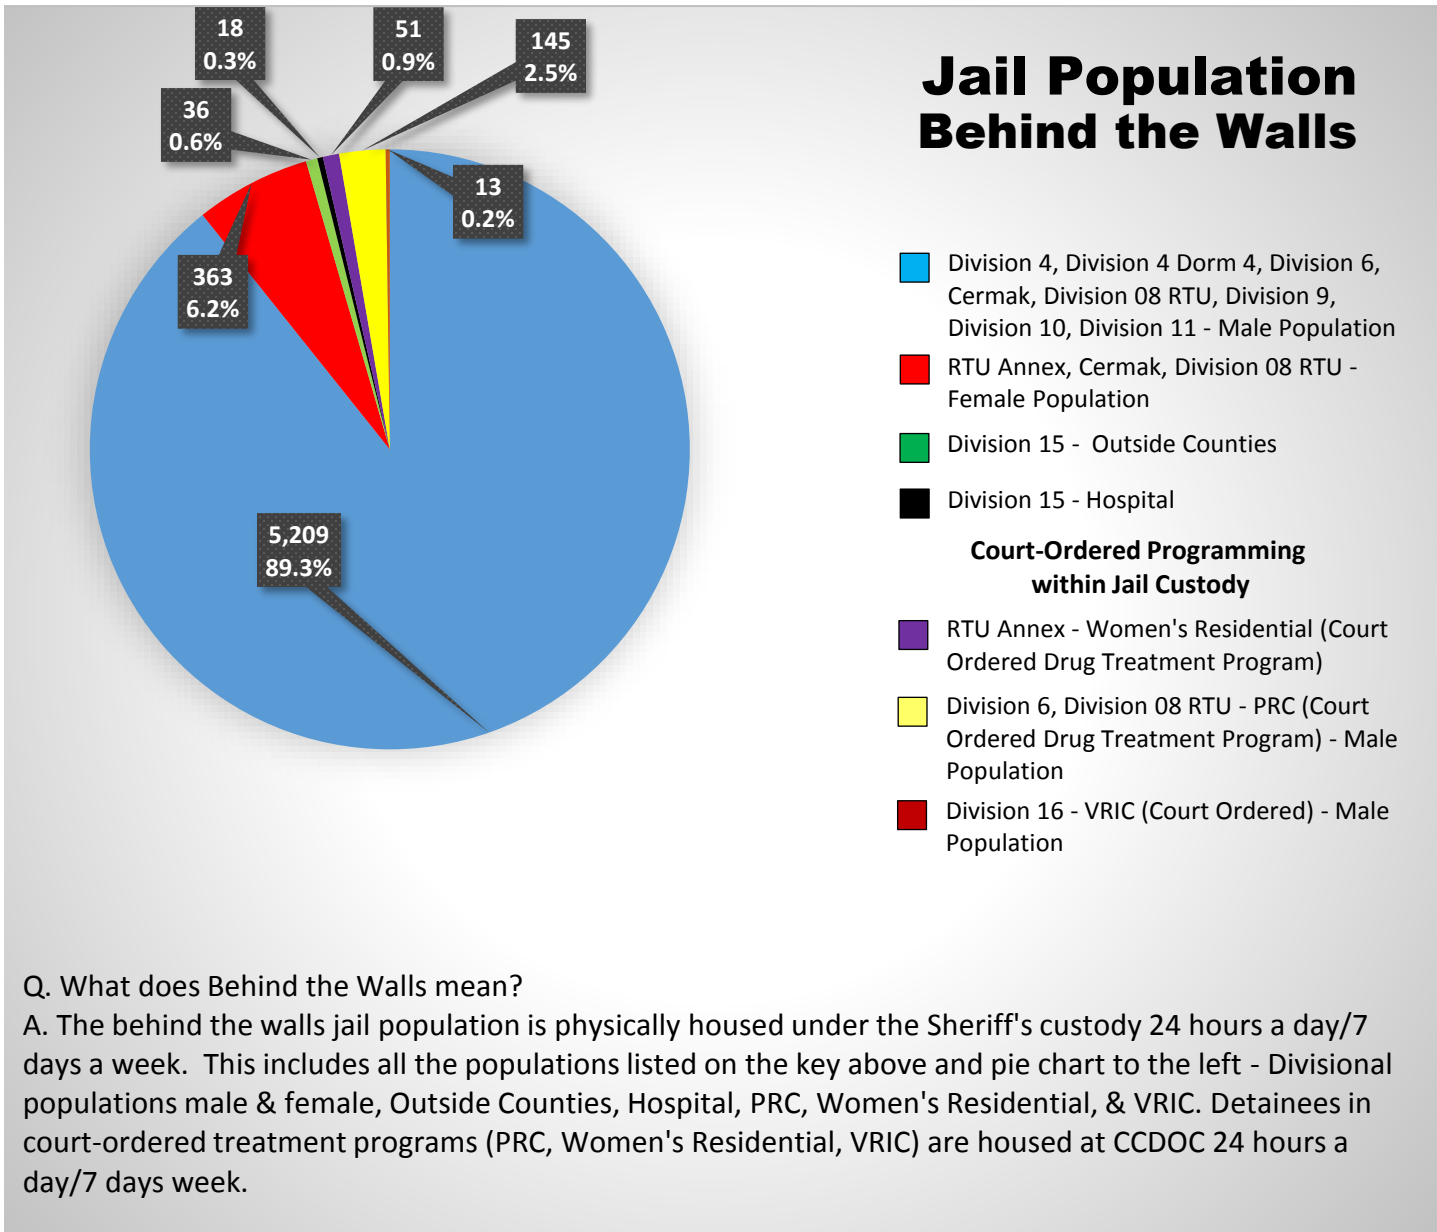

Sheriff's Daily Report 12/17/2018

Under the Custody of the Sheriff	
TOTAL MALE AND FEMALE	8,074
Jail Population	5,835
Community Corrections	2,239

Sheriff's Daily Report
12/17/2018

CCSO Population Demographics

In Confinement

Gender Distribution

Race Distribution

Age Distribution

Community Corrections

Gender Distribution

Race Distribution

Age Distribution