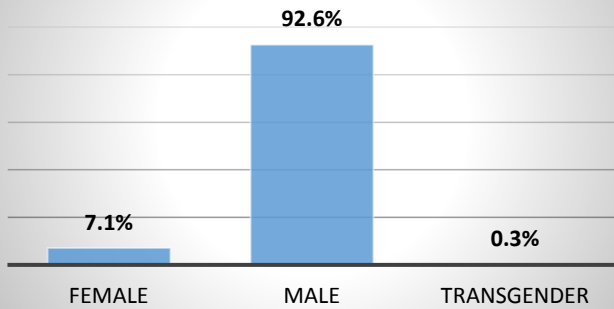

Sheriff's Daily Report 12/17/2018

Under the Custody of the Sheriff	
TOTAL MALE AND FEMALE	8,074
Jail Population	5,835
Community Corrections	2,239

Sheriff's Daily Report
12/17/2018

CCSO Population Demographics

In Confinement

Gender Distribution

Race Distribution

Age Distribution

Community Corrections

Gender Distribution

Race Distribution

Age Distribution