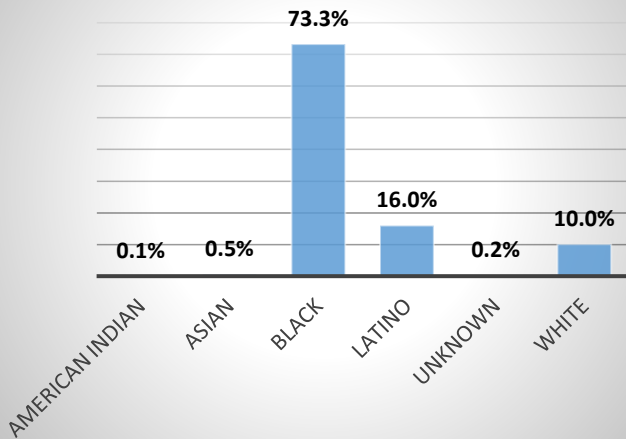

Sheriff's Daily Report 12/17/2018

Under the Custody of the Sheriff	
TOTAL MALE AND FEMALE	8,074
Jail Population	5,835
Community Corrections	2,239

Sheriff's Daily Report
12/17/2018

CCSO Population Demographics

In Confinement

Gender Distribution

Race Distribution

Age Distribution

Community Corrections

Gender Distribution

Race Distribution

Age Distribution