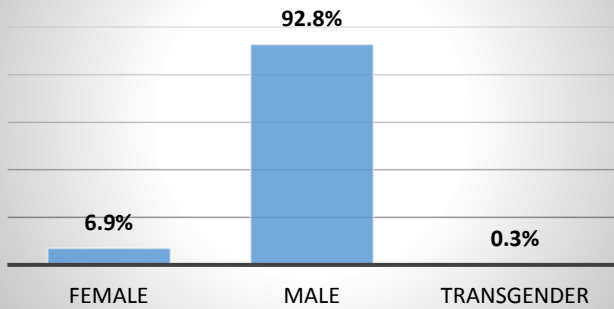

Sheriff's Daily Report 12/15/2018

Under the Custody of the Sheriff	
TOTAL MALE AND FEMALE	8,035
Jail Population	5,792
Community Corrections	2,243

Sheriff's Daily Report
12/15/2018

CCSO Population Demographics

In Confinement

Gender Distribution

Race Distribution

Age Distribution

Community Corrections

Gender Distribution

Race Distribution

Age Distribution