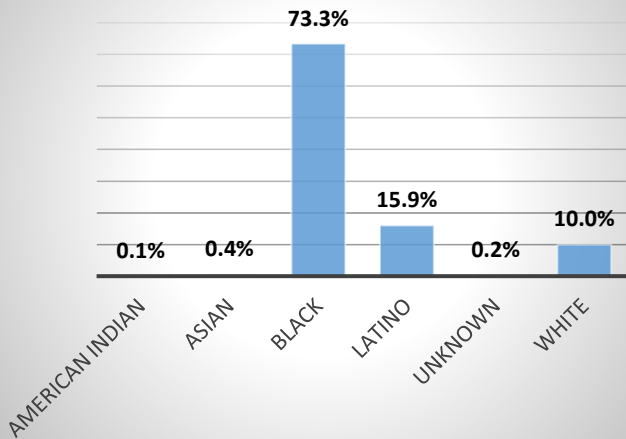

Sheriff's Daily Report 12/15/2018

Under the Custody of the Sheriff	
TOTAL MALE AND FEMALE	8,035
Jail Population	5,792
Community Corrections	2,243

Sheriff's Daily Report
12/15/2018

CCSO Population Demographics

In Confinement

Gender Distribution

Race Distribution

Age Distribution

Community Corrections

Gender Distribution

Race Distribution

Age Distribution