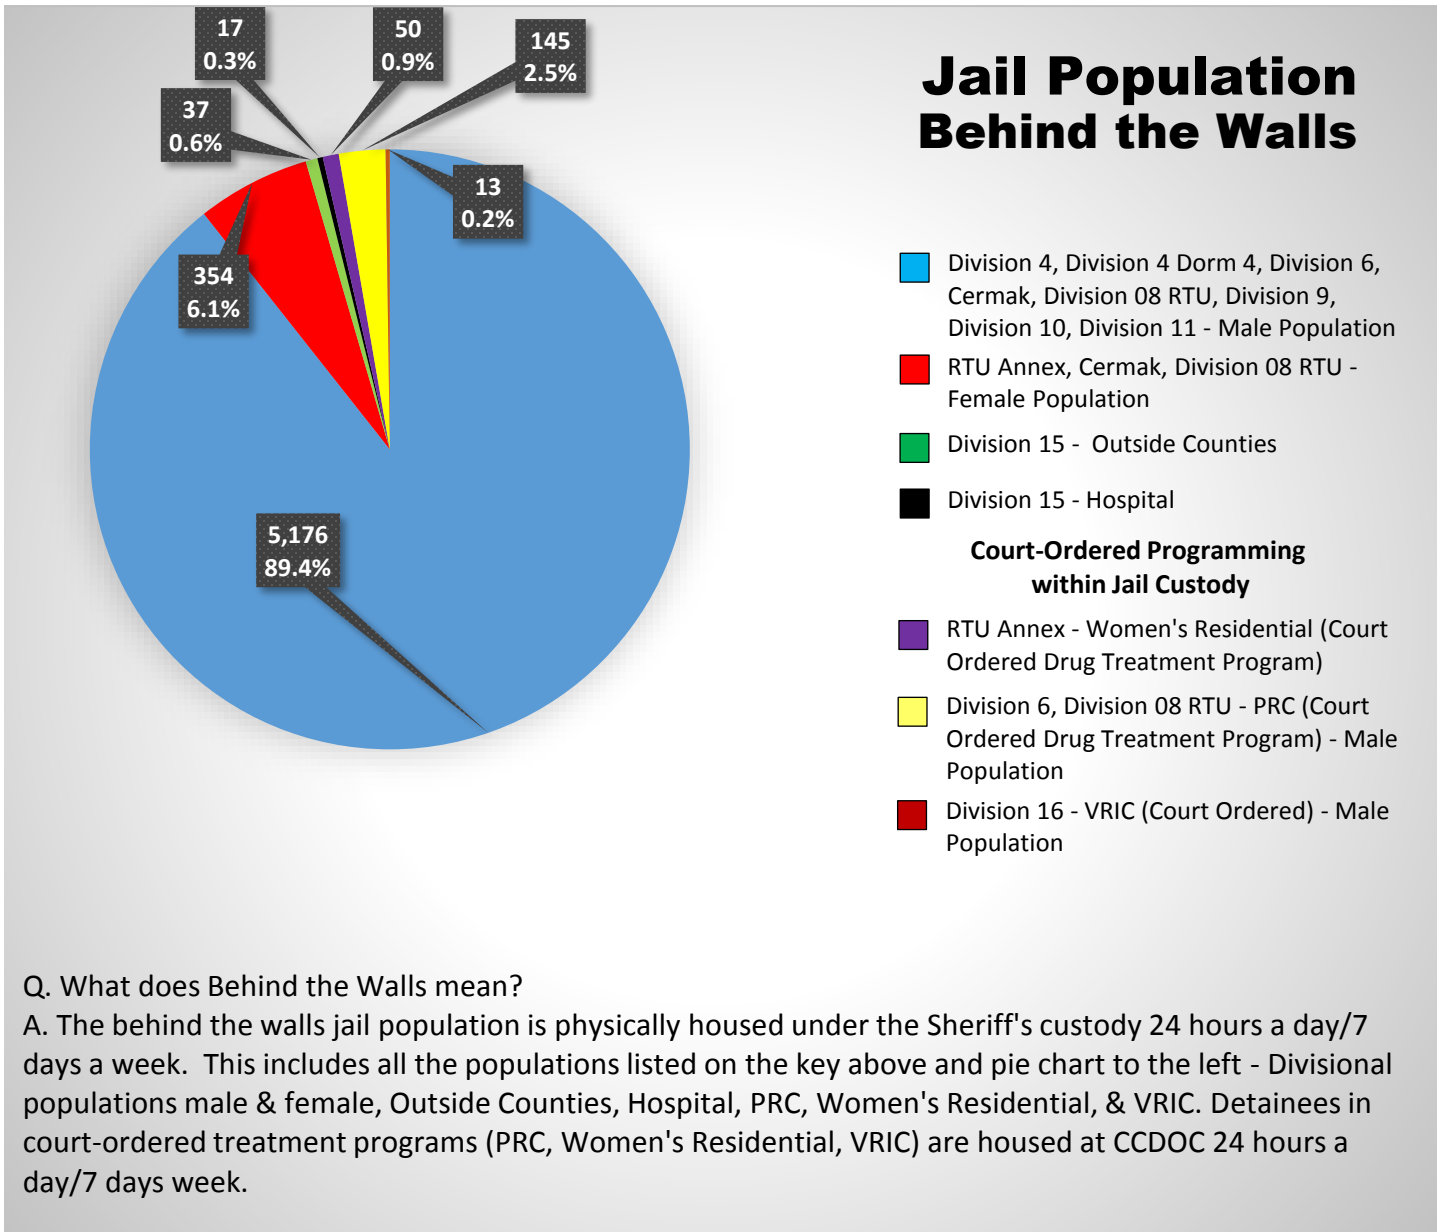

Sheriff's Daily Report 12/15/2018

Under the Custody of the Sheriff	
TOTAL MALE AND FEMALE	8,035
Jail Population	5,792
Community Corrections	2,243

Sheriff's Daily Report
12/15/2018

CCSO Population Demographics

In Confinement

Gender Distribution

Race Distribution

Age Distribution

Community Corrections

Gender Distribution

Race Distribution

Age Distribution