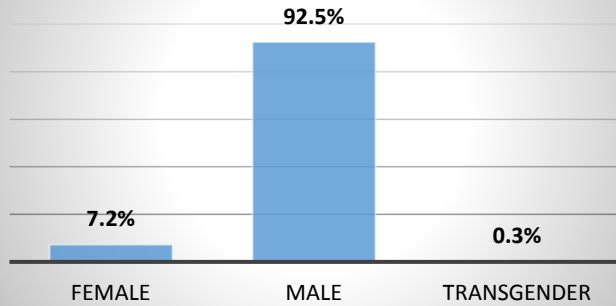

Sheriff's Daily Report 12/11/2018

Under the Custody of the Sheriff	
TOTAL MALE AND FEMALE	8,157
Jail Population	5,908
Community Corrections	2,249

Sheriff's Daily Report
12/11/2018

CCSO Population Demographics

In Confinement

Gender Distribution

Race Distribution

Age Distribution

Community Corrections

Gender Distribution

Race Distribution

Age Distribution