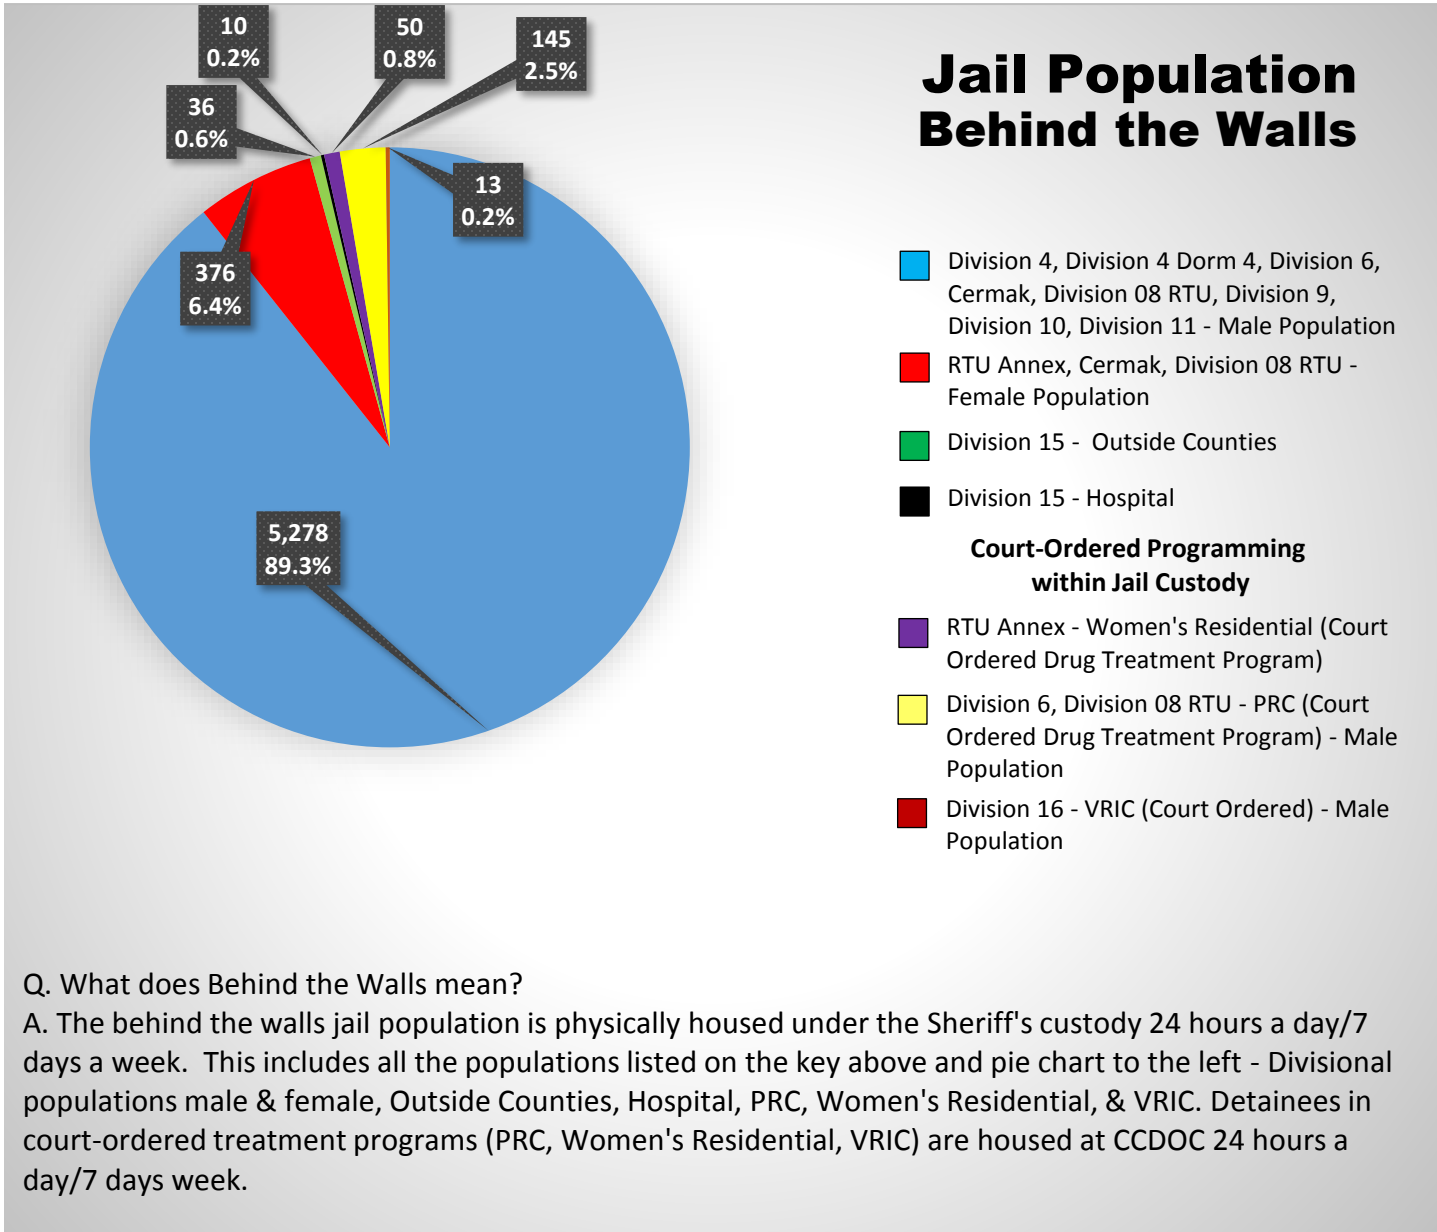

Sheriff's Daily Report 12/11/2018

Under the Custody of the Sheriff	
TOTAL MALE AND FEMALE	8,157
Jail Population	5,908
Community Corrections	2,249

Sheriff's Daily Report
12/11/2018

CCSO Population Demographics

In Confinement

Gender Distribution

Race Distribution

Age Distribution

Community Corrections

Gender Distribution

Race Distribution

Age Distribution