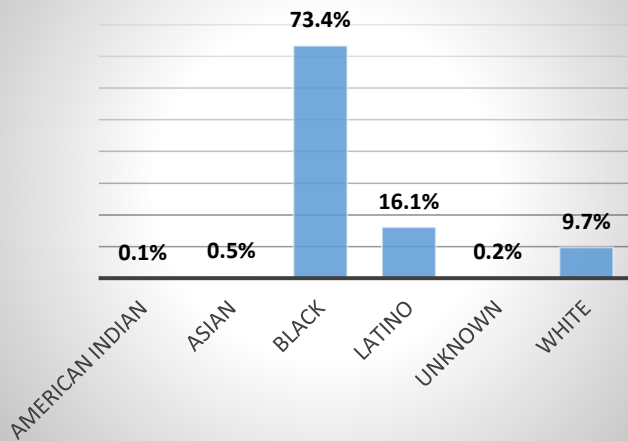

Sheriff's Daily Report 12/11/2018

Under the Custody of the Sheriff	
TOTAL MALE AND FEMALE	8,157
Jail Population	5,908
Community Corrections	2,249

Sheriff's Daily Report
12/11/2018

CCSO Population Demographics

In Confinement

Gender Distribution

Race Distribution

Age Distribution

Community Corrections

Gender Distribution

Race Distribution

Age Distribution