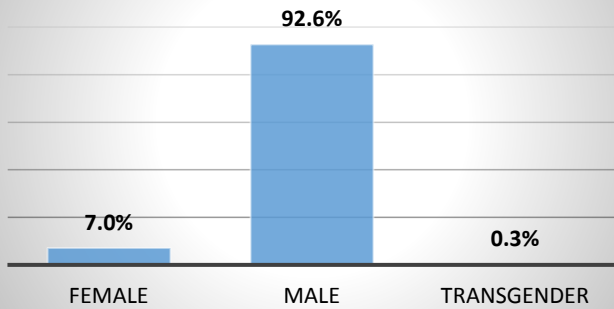

## Sheriff's Daily Report 12/7/2018

Under the Custody of the Sheriff	
<b>TOTAL MALE AND FEMALE</b>	<b>8,034</b>
Jail Population	5,815
Community Corrections	2,219

**Sheriff's Daily Report**  
**12/7/2018**

**CCSO Population Demographics**

**In Confinement**

**Gender Distribution**

**Race Distribution**

**Age Distribution**

**Community Corrections**

**Gender Distribution**

**Race Distribution**