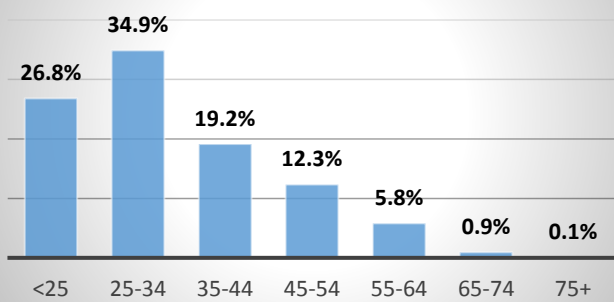

## Sheriff's Daily Report 12/7/2018

Under the Custody of the Sheriff	
<b>TOTAL MALE AND FEMALE</b>	<b>8,034</b>
Jail Population	5,815
Community Corrections	2,219

**Sheriff's Daily Report**  
**12/7/2018**

**CCSO Population Demographics**

**In Confinement**

**Gender Distribution**

**Race Distribution**

**Age Distribution**

**Community Corrections**

**Gender Distribution**

**Race Distribution**

**Age Distribution**