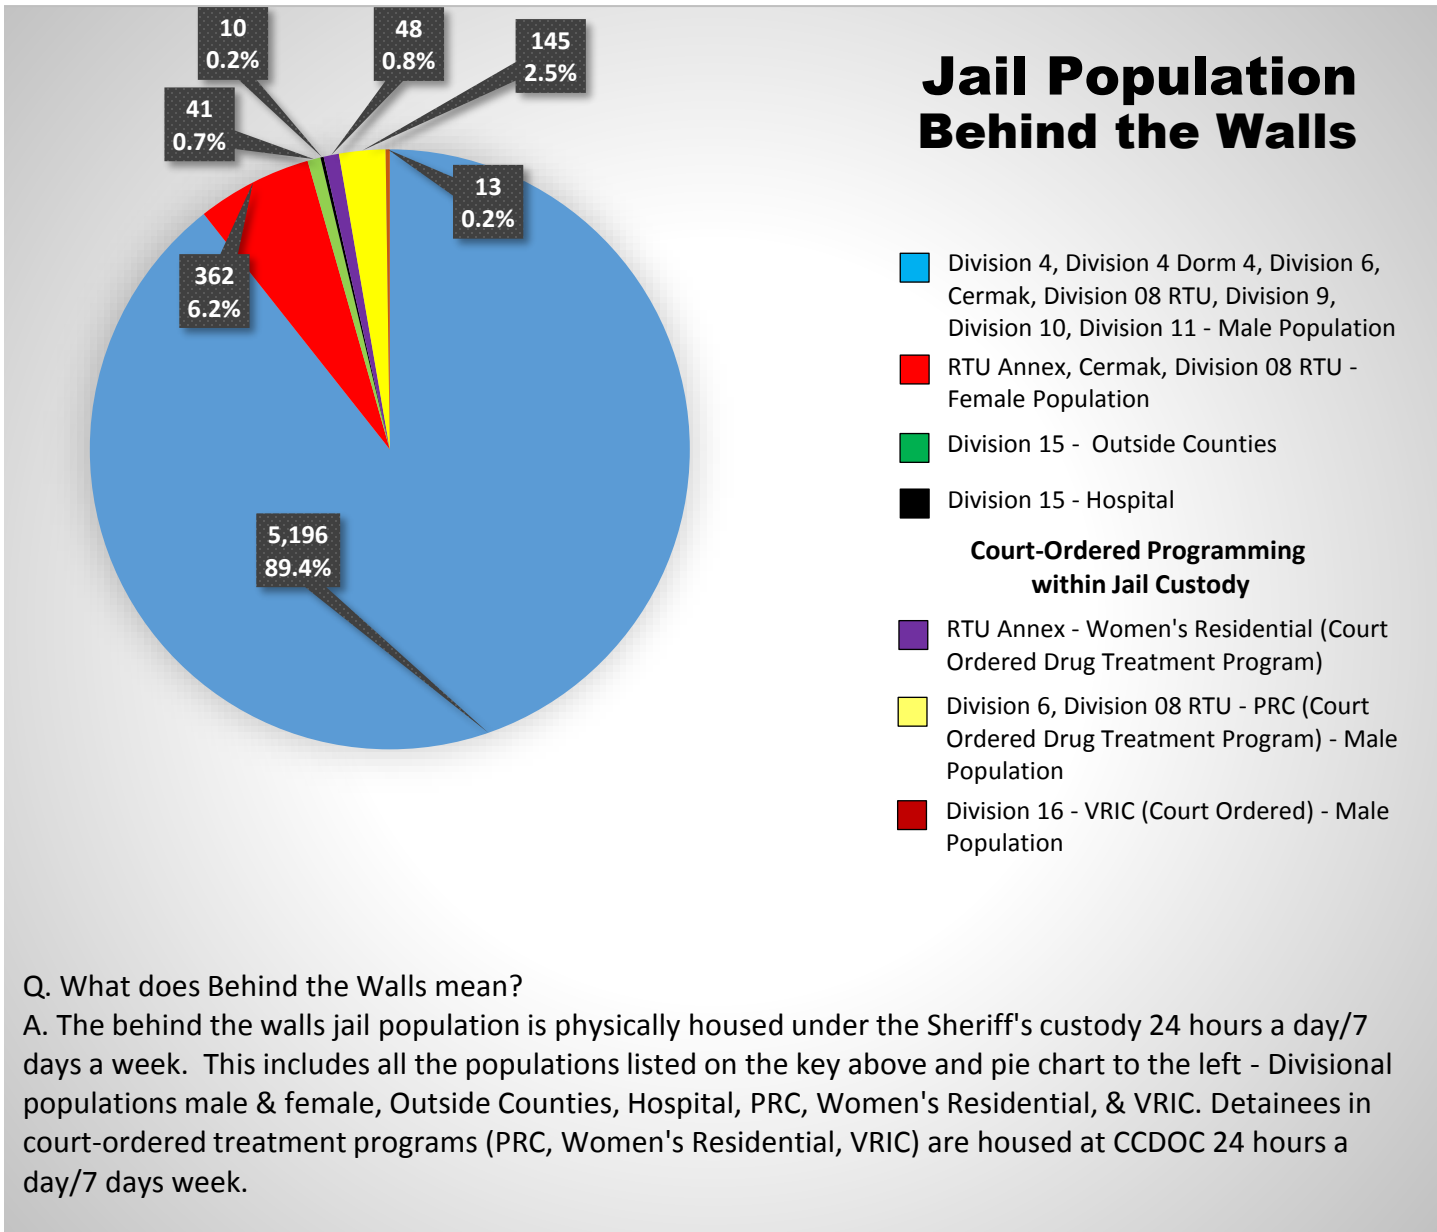

## Sheriff's Daily Report 12/7/2018

Under the Custody of the Sheriff	
<b>TOTAL MALE AND FEMALE</b>	<b>8,034</b>
Jail Population	5,815
Community Corrections	2,219

**Sheriff's Daily Report**  
**12/7/2018**

**CCSO Population Demographics**

**In Confinement**

**Gender Distribution**

**Race Distribution**

**Age Distribution**

**Community Corrections**

**Gender Distribution**

**Race Distribution**

**Age Distribution**