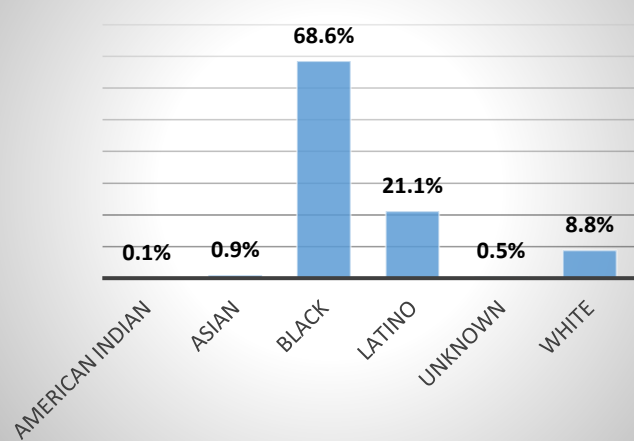

## Sheriff's Daily Report 12/7/2018

Under the Custody of the Sheriff	
<b>TOTAL MALE AND FEMALE</b>	<b>8,034</b>
Jail Population	5,815
Community Corrections	2,219

**Sheriff's Daily Report**  
**12/7/2018**

**CCSO Population Demographics**

**In Confinement**

**Gender Distribution**

**Race Distribution**

**Age Distribution**

**Community Corrections**

**Gender Distribution**

**Race Distribution**

**Age Distribution**