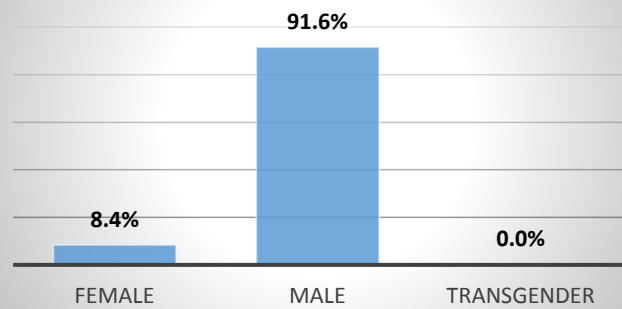

## Sheriff's Daily Report 12/7/2018

Under the Custody of the Sheriff	
<b>TOTAL MALE AND FEMALE</b>	<b>8,034</b>
Jail Population	5,815
Community Corrections	2,219

**Sheriff's Daily Report**  
**12/7/2018**

**CCSO Population Demographics**

**In Confinement**

**Gender Distribution**

**Race Distribution**

**Age Distribution**

**Community Corrections**

**Gender Distribution**

**Race Distribution**

**Age Distribution**