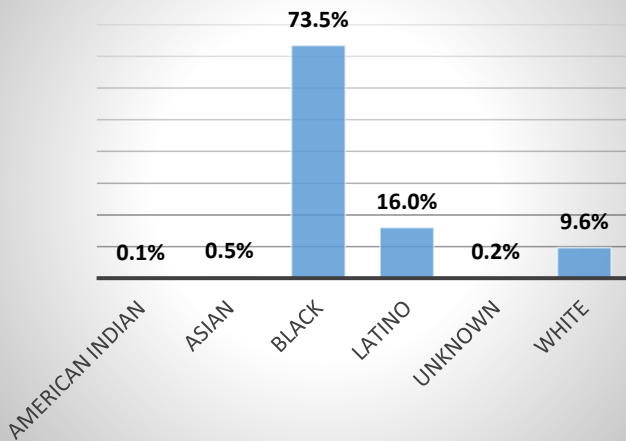

## Sheriff's Daily Report 12/7/2018

Under the Custody of the Sheriff	
<b>TOTAL MALE AND FEMALE</b>	<b>8,034</b>
Jail Population	5,815
Community Corrections	2,219

**Sheriff's Daily Report**  
**12/7/2018**

**CCSO Population Demographics**

**In Confinement**

**Gender Distribution**

**Race Distribution**

**Age Distribution**

**Community Corrections**

**Gender Distribution**

**Race Distribution**

**Age Distribution**