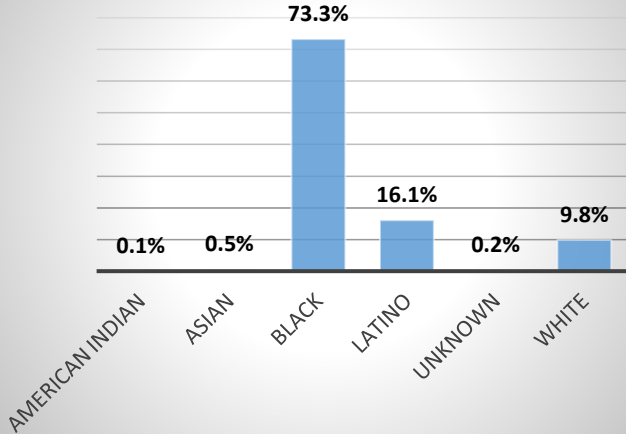

Sheriff's Daily Report 12/4/2018

Under the Custody of the Sheriff	
TOTAL MALE AND FEMALE	8,106
Jail Population	5,885
Community Corrections	2,221

Sheriff's Daily Report
12/4/2018

CCSO Population Demographics

In Confinement

Gender Distribution

Race Distribution

Age Distribution

Community Corrections

Gender Distribution

Race Distribution

Age Distribution