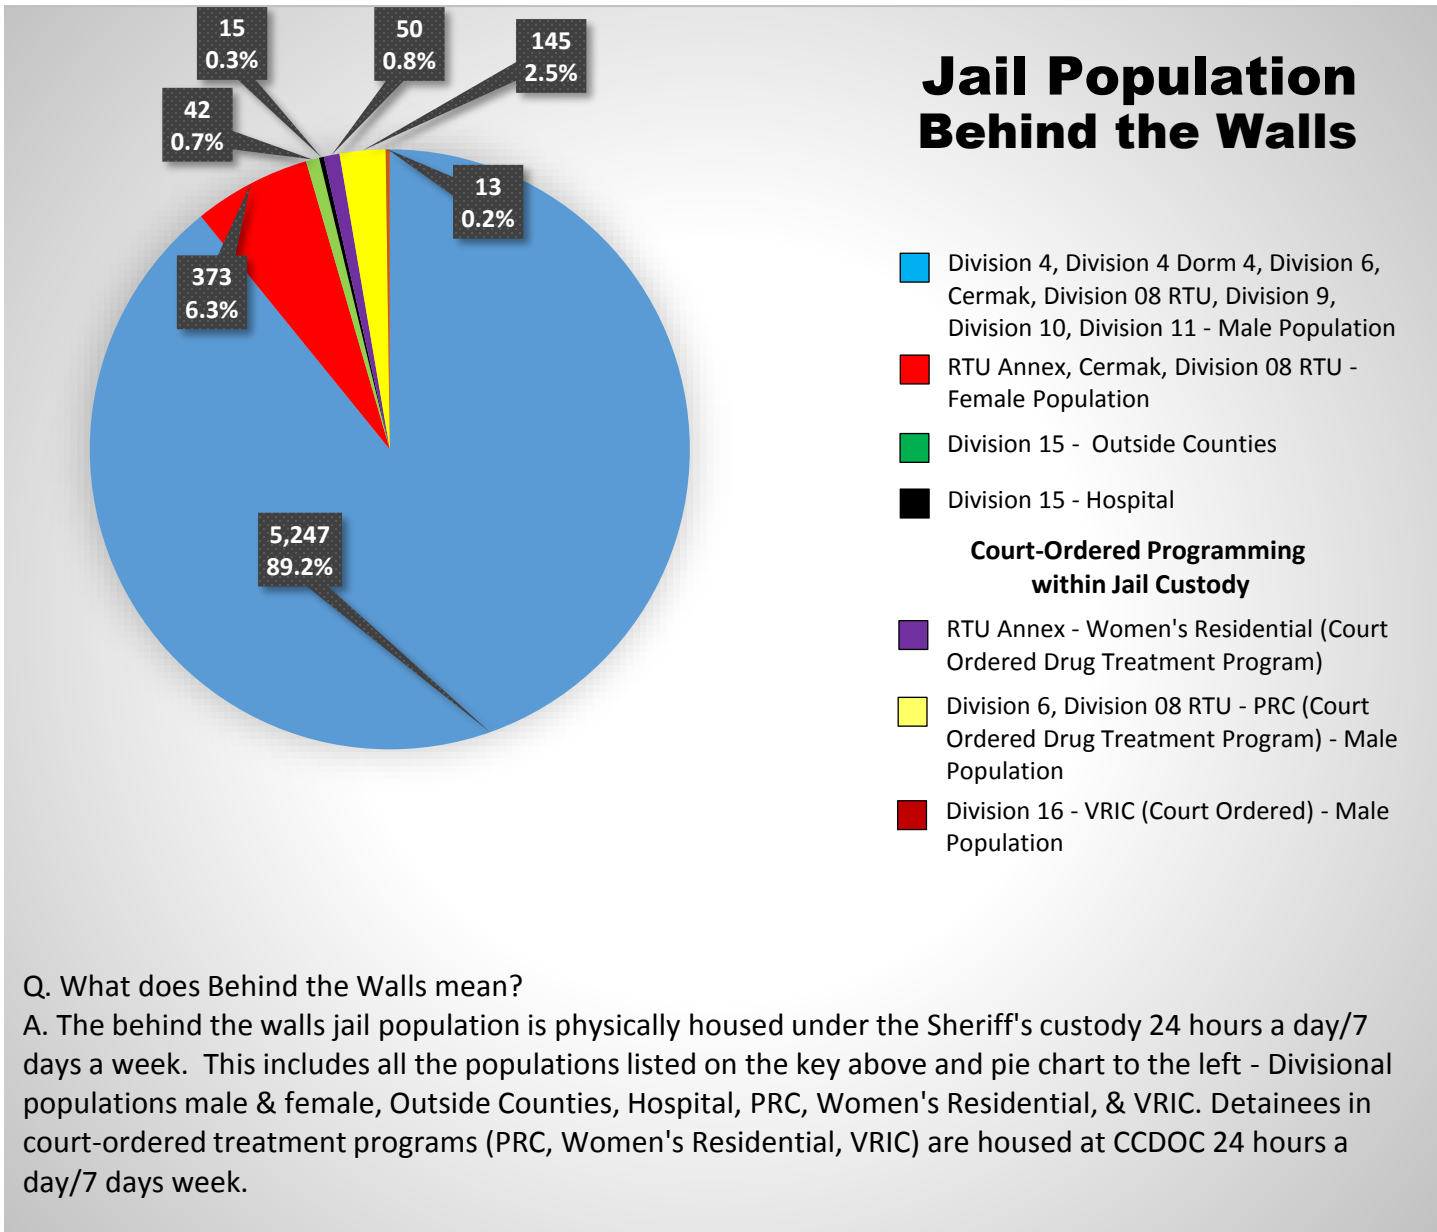

Sheriff's Daily Report 12/4/2018

Under the Custody of the Sheriff	
TOTAL MALE AND FEMALE	8,106
Jail Population	5,885
Community Corrections	2,221

Sheriff's Daily Report
12/4/2018

CCSO Population Demographics

In Confinement

Gender Distribution

Race Distribution

Age Distribution

Community Corrections

Gender Distribution

Race Distribution

Age Distribution