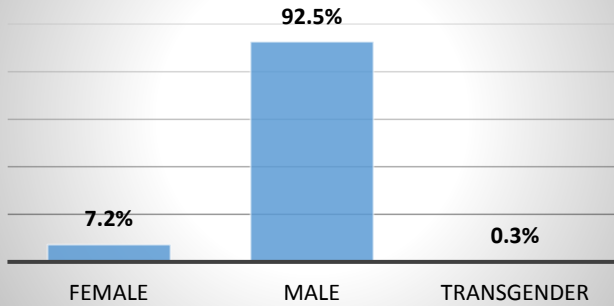

Sheriff's Daily Report 12/4/2018

Under the Custody of the Sheriff	
TOTAL MALE AND FEMALE	8,106
Jail Population	5,885
Community Corrections	2,221

Sheriff's Daily Report
12/4/2018

CCSO Population Demographics

In Confinement

Gender Distribution

Race Distribution

Age Distribution

Community Corrections

Gender Distribution

Race Distribution

Age Distribution