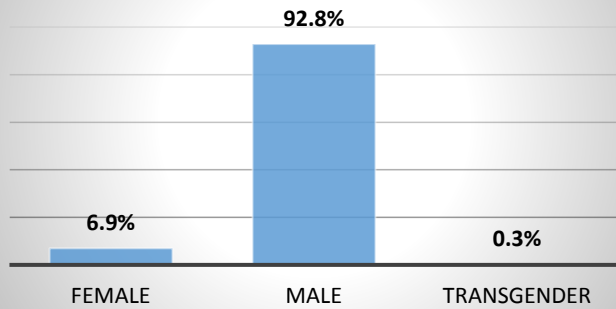

## Sheriff's Daily Report 12/2/2018

Under the Custody of the Sheriff	
<b>TOTAL MALE AND FEMALE</b>	<b>8,110</b>
Jail Population	5,893
Community Corrections	2,217

**Sheriff's Daily Report**  
12/2/2018

**CCSO Population Demographics**

**In Confinement**

**Gender Distribution**

**Race Distribution**

**Age Distribution**

**Community Corrections**

**Gender Distribution**

**Race Distribution**

**Age Distribution**