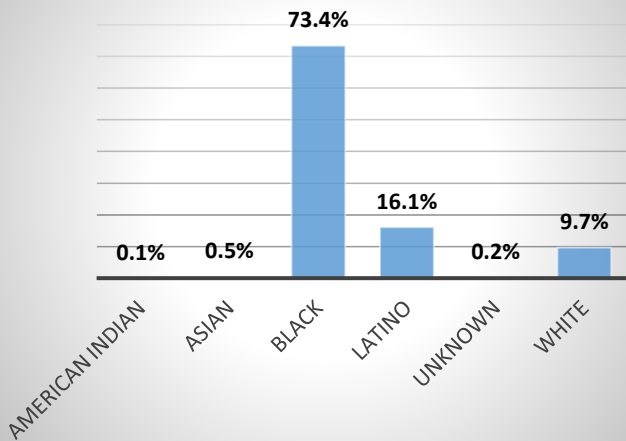

## Sheriff's Daily Report 12/2/2018

Under the Custody of the Sheriff	
<b>TOTAL MALE AND FEMALE</b>	<b>8,110</b>
Jail Population	5,893
Community Corrections	2,217

**Sheriff's Daily Report**  
12/2/2018

**CCSO Population Demographics**

**In Confinement**

**Gender Distribution**

**Race Distribution**

**Age Distribution**

**Community Corrections**

**Gender Distribution**

**Race Distribution**

**Age Distribution**