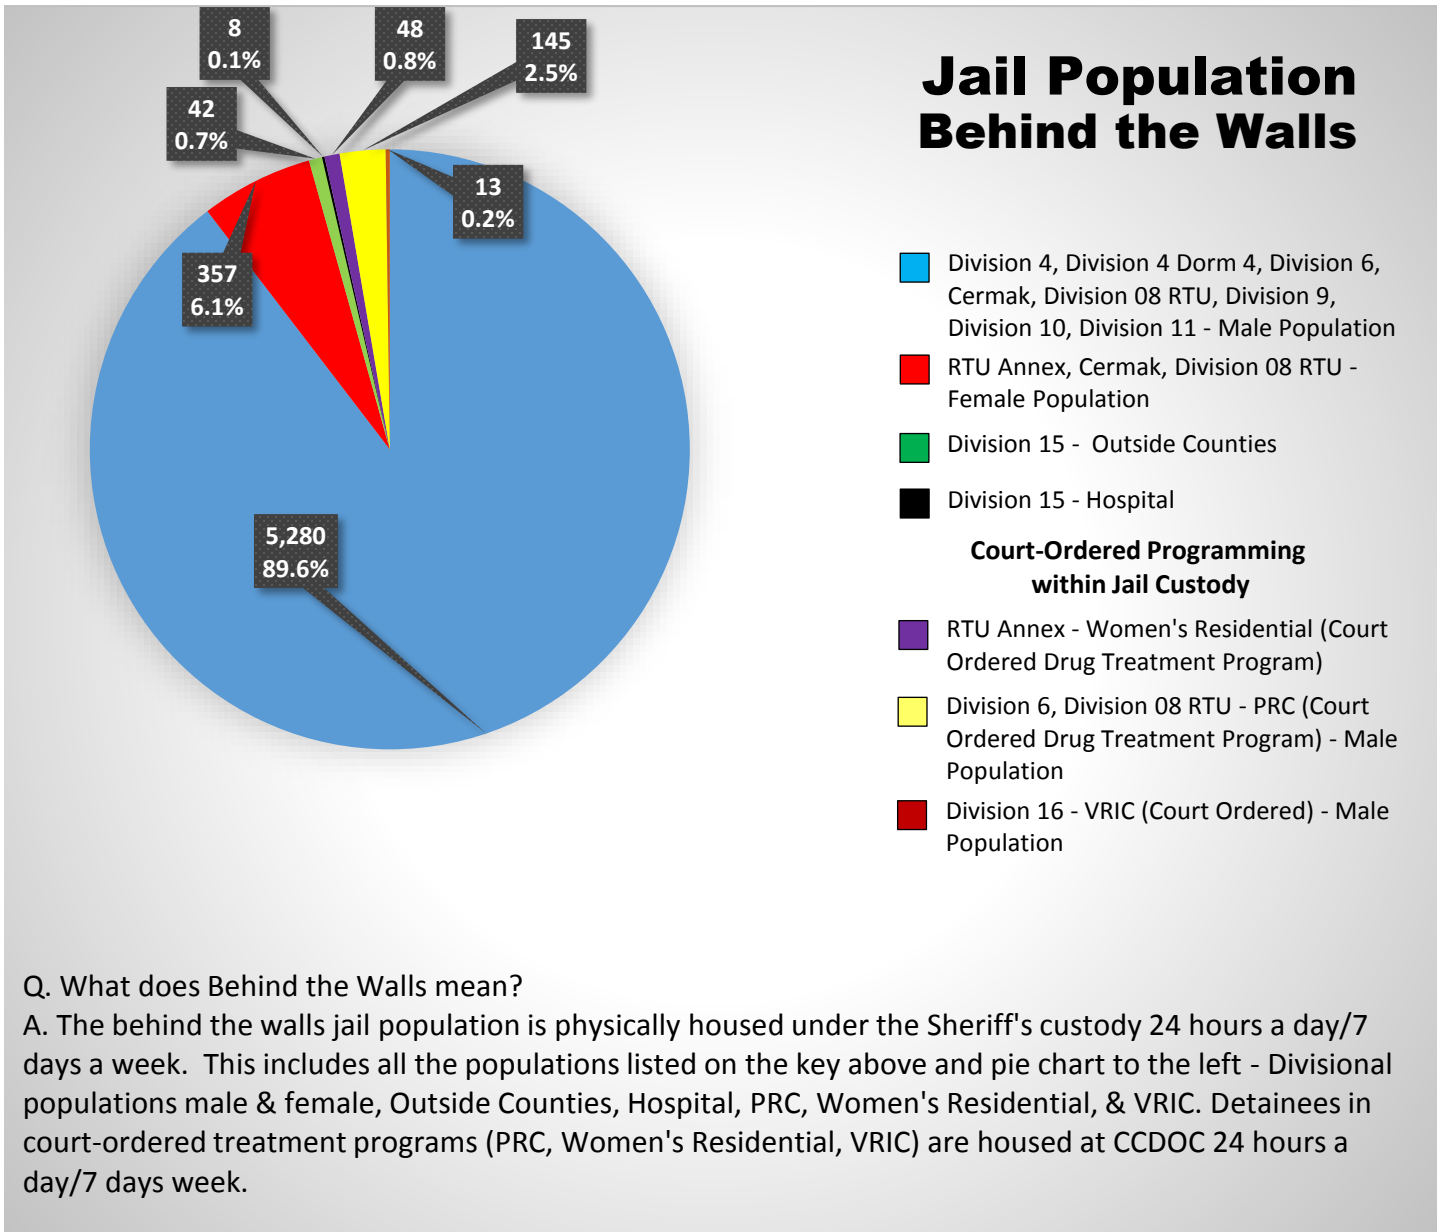

## Sheriff's Daily Report 12/2/2018

Under the Custody of the Sheriff	
<b>TOTAL MALE AND FEMALE</b>	<b>8,110</b>
Jail Population	5,893
Community Corrections	2,217

**Sheriff's Daily Report**  
12/2/2018

**CCSO Population Demographics**

**In Confinement**

**Gender Distribution**

**Race Distribution**

**Age Distribution**

**Community Corrections**

**Gender Distribution**

**Race Distribution**

**Age Distribution**