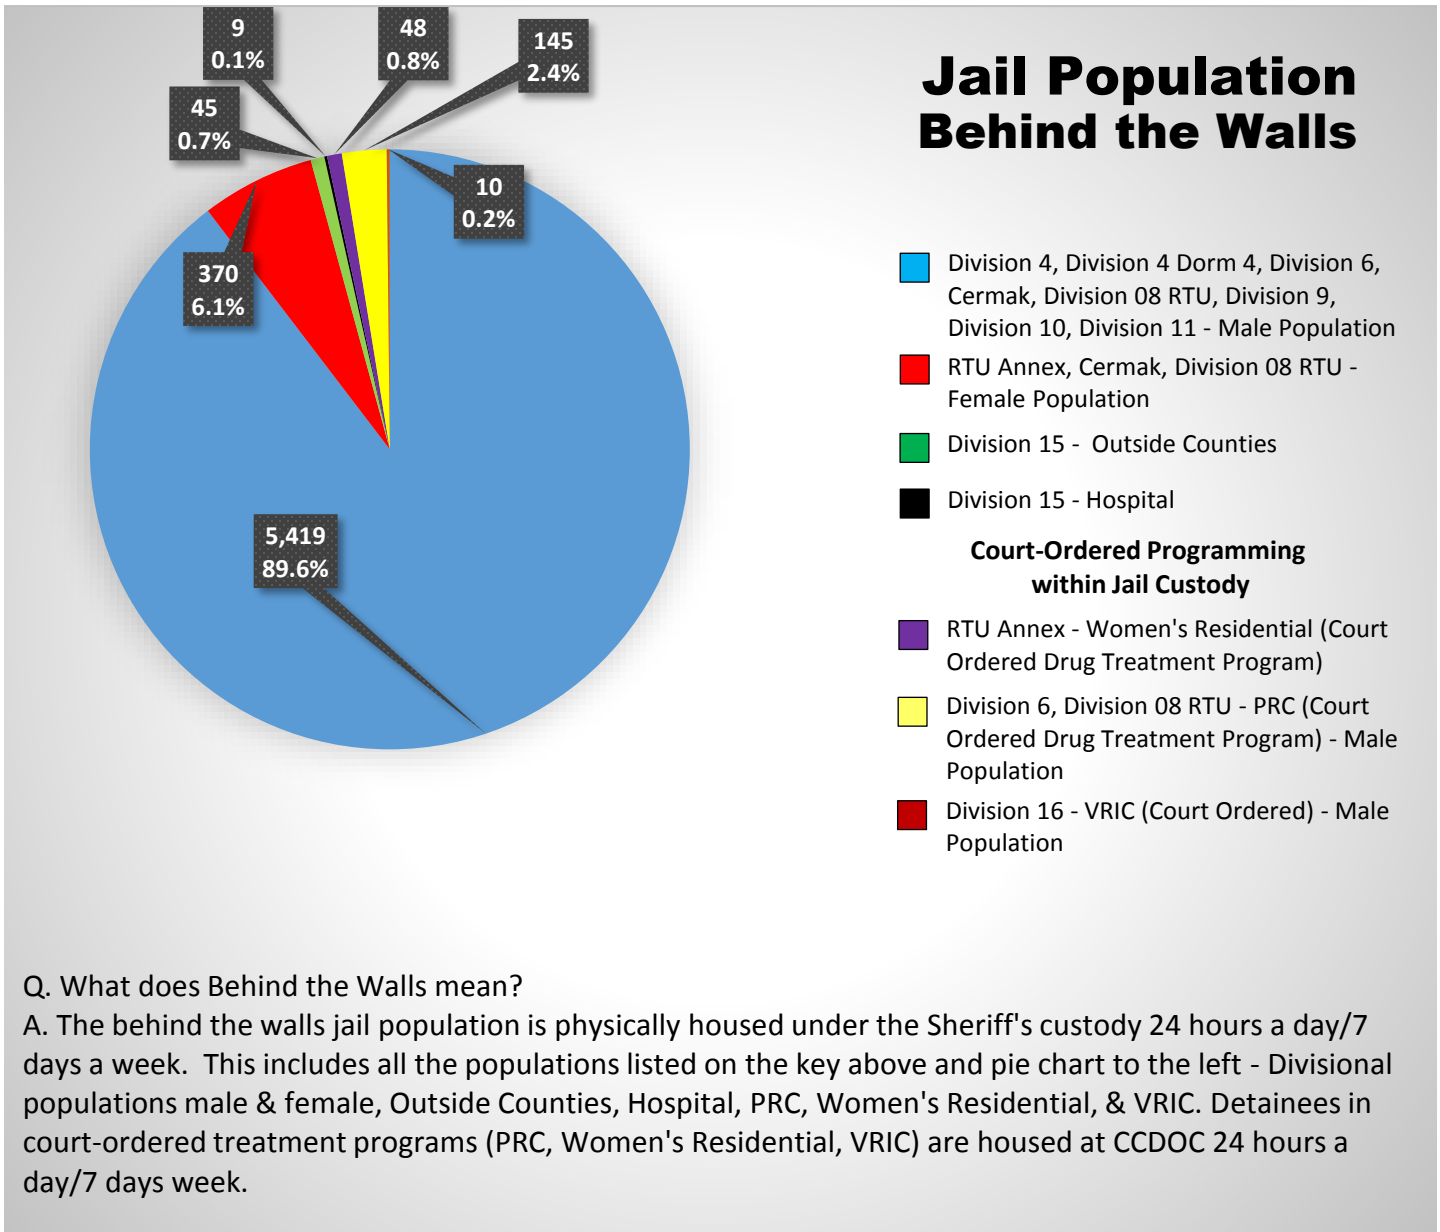

Sheriff's Daily Report 11/1/2018

Under the Custody of the Sheriff	
TOTAL MALE AND FEMALE	8,212
Jail Population	6,046
Community Corrections	2,166

Sheriff's Daily Report
11/1/2018

CCSO Population Demographics

In Confinement

Gender Distribution

Race Distribution

Age Distribution

Community Corrections

Gender Distribution

Race Distribution

Age Distribution