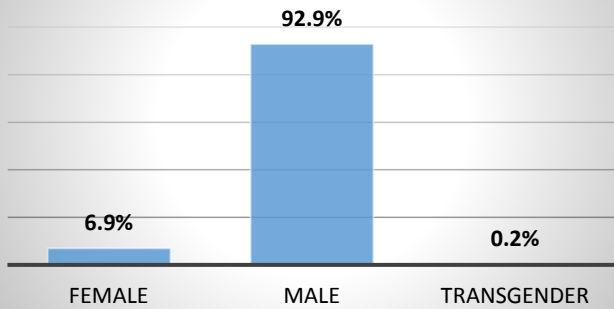

Sheriff's Daily Report 11/1/2018

Under the Custody of the Sheriff	
TOTAL MALE AND FEMALE	8,212
Jail Population	6,046
Community Corrections	2,166

Sheriff's Daily Report
11/1/2018

CCSO Population Demographics

In Confinement

Gender Distribution

Race Distribution

Age Distribution

Community Corrections

Gender Distribution

Race Distribution

Age Distribution