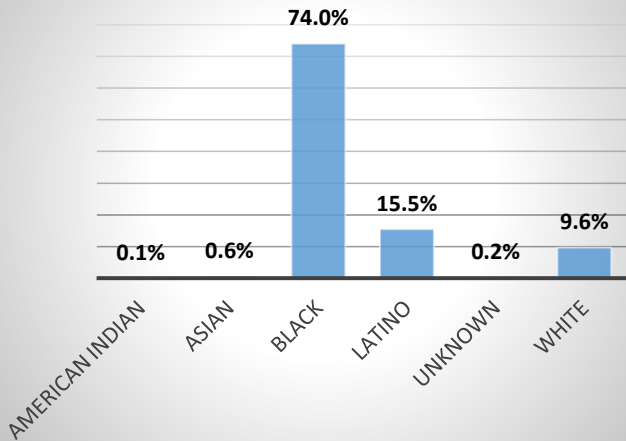

Sheriff's Daily Report 11/1/2018

Under the Custody of the Sheriff	
TOTAL MALE AND FEMALE	8,212
Jail Population	6,046
Community Corrections	2,166

Sheriff's Daily Report
11/1/2018

CCSO Population Demographics

In Confinement

Gender Distribution

Race Distribution

Age Distribution

Community Corrections

Gender Distribution

Race Distribution

Age Distribution