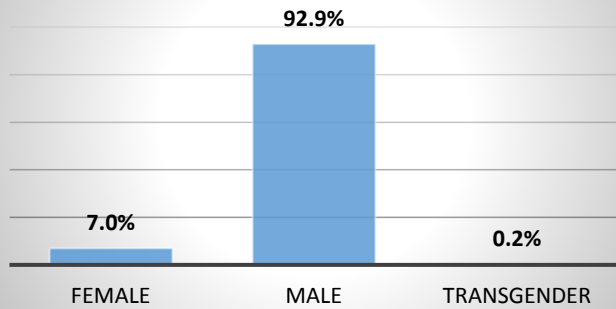

## Sheriff's Daily Report 10/30/2018

Under the Custody of the Sheriff	
<b>TOTAL MALE AND FEMALE</b>	<b>8,250</b>
Jail Population	6,060
Community Corrections	2,190

**Sheriff's Daily Report**  
**10/30/2018**

**CCSO Population Demographics**

**In Confinement**

**Gender Distribution**

**Race Distribution**

**Age Distribution**

**Community Corrections**

**Gender Distribution**

**Race Distribution**