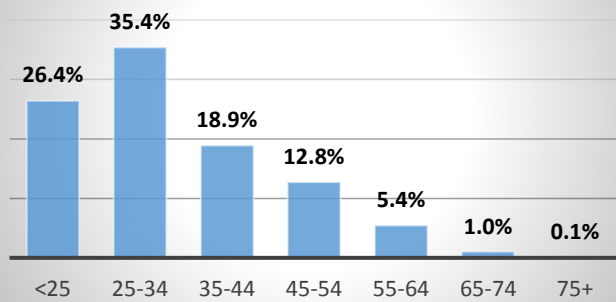

## Sheriff's Daily Report 10/30/2018

Under the Custody of the Sheriff	
<b>TOTAL MALE AND FEMALE</b>	<b>8,250</b>
Jail Population	6,060
Community Corrections	2,190

**Sheriff's Daily Report**  
**10/30/2018**

**CCSO Population Demographics**

**In Confinement**

**Gender Distribution**

**Race Distribution**

**Age Distribution**

**Community Corrections**

**Gender Distribution**

**Race Distribution**

**Age Distribution**