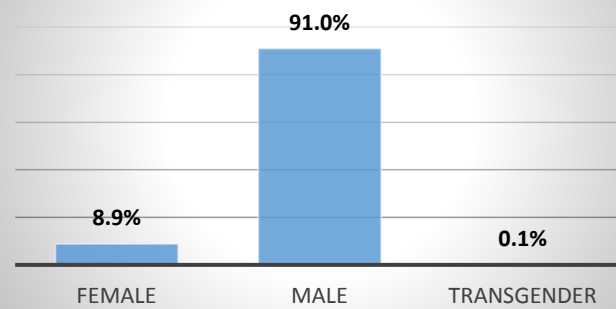

## Sheriff's Daily Report 10/30/2018

Under the Custody of the Sheriff	
<b>TOTAL MALE AND FEMALE</b>	<b>8,250</b>
Jail Population	6,060
Community Corrections	2,190

**Sheriff's Daily Report**  
**10/30/2018**

**CCSO Population Demographics**

**In Confinement**

**Gender Distribution**

**Race Distribution**

**Age Distribution**

**Community Corrections**

**Gender Distribution**

**Race Distribution**

**Age Distribution**