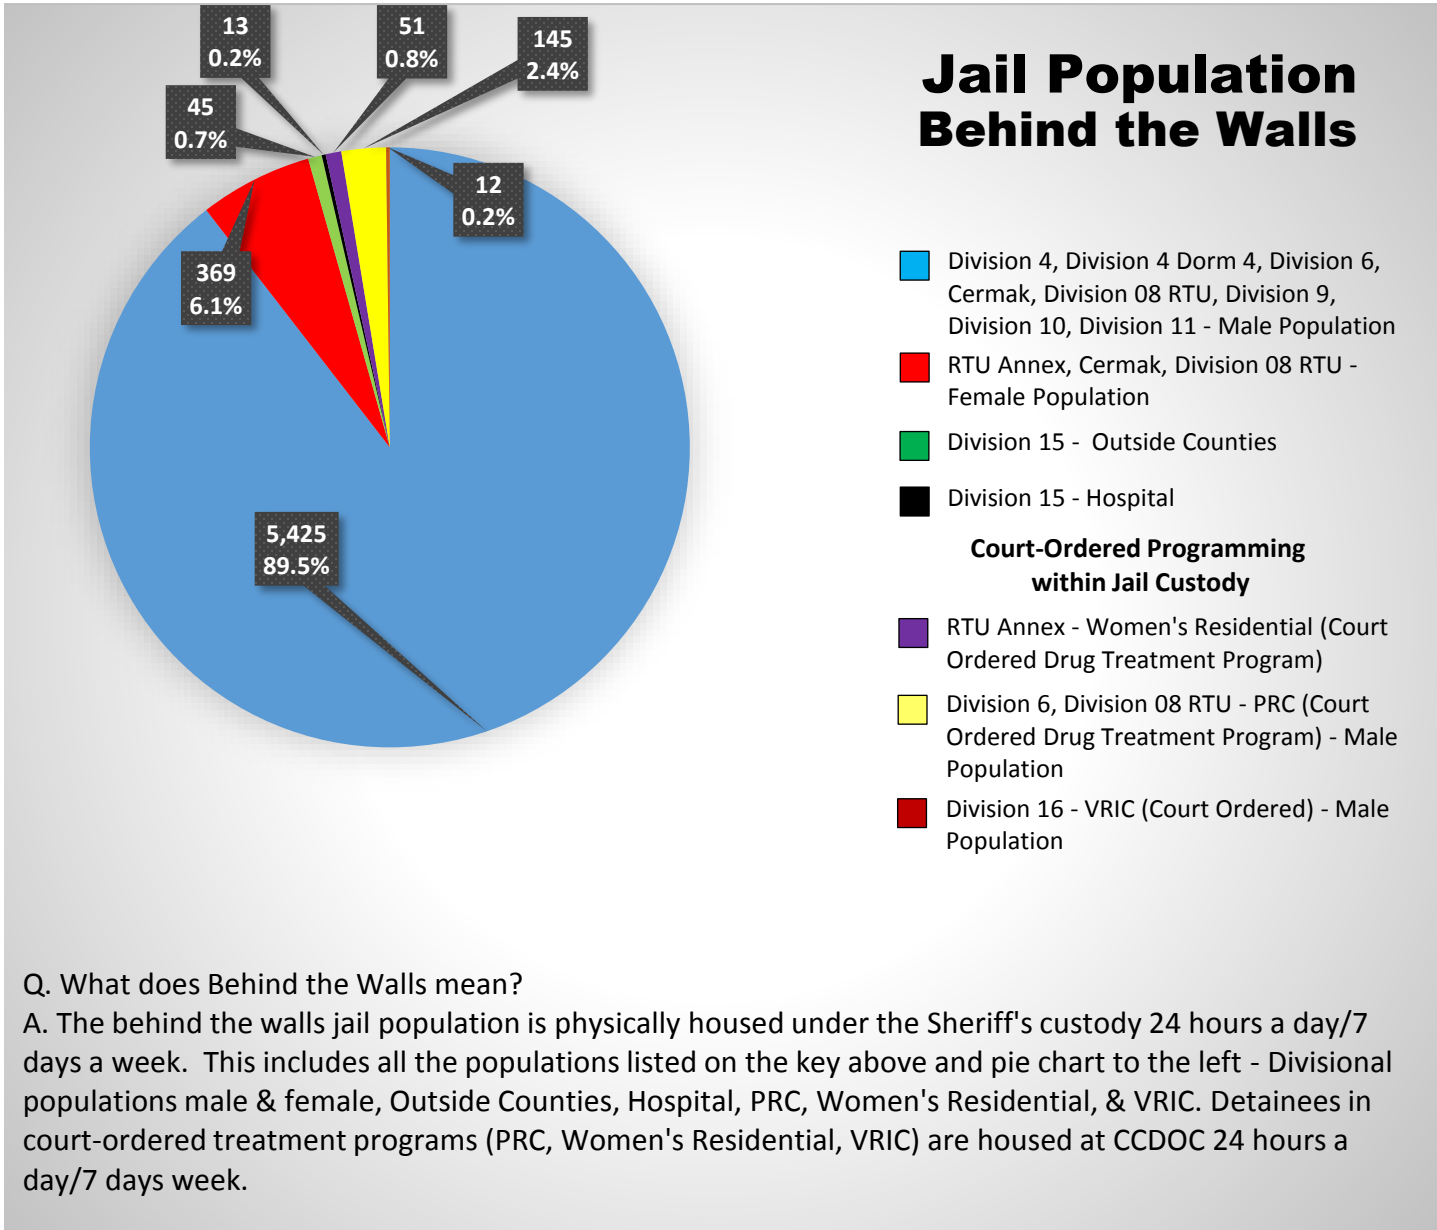

## Sheriff's Daily Report 10/30/2018

Under the Custody of the Sheriff	
<b>TOTAL MALE AND FEMALE</b>	<b>8,250</b>
Jail Population	6,060
Community Corrections	2,190

**Sheriff's Daily Report**  
**10/30/2018**

**CCSO Population Demographics**

**In Confinement**

**Gender Distribution**

**Race Distribution**

**Age Distribution**

**Community Corrections**

**Gender Distribution**

**Race Distribution**

**Age Distribution**