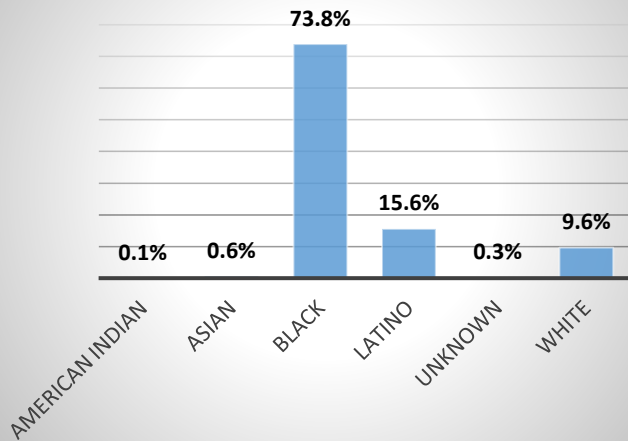

## Sheriff's Daily Report 10/30/2018

Under the Custody of the Sheriff	
<b>TOTAL MALE AND FEMALE</b>	<b>8,250</b>
Jail Population	6,060
Community Corrections	2,190

**Sheriff's Daily Report**  
**10/30/2018**

**CCSO Population Demographics**

**In Confinement**

**Gender Distribution**

**Race Distribution**

**Age Distribution**

**Community Corrections**

**Gender Distribution**

**Race Distribution**

**Age Distribution**