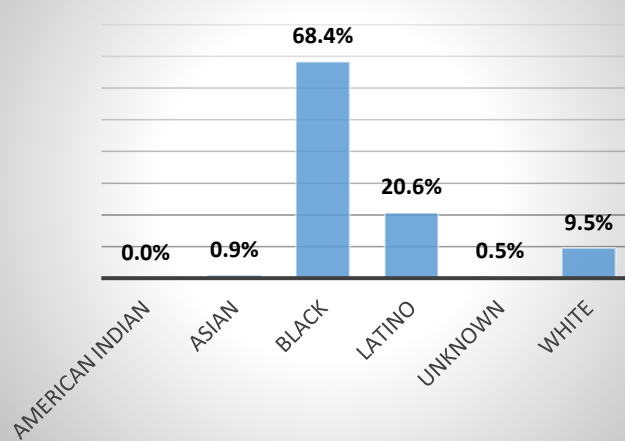

## Sheriff's Daily Report 10/30/2018

Under the Custody of the Sheriff	
<b>TOTAL MALE AND FEMALE</b>	<b>8,250</b>
Jail Population	6,060
Community Corrections	2,190

**Sheriff's Daily Report**  
**10/30/2018**

**CCSO Population Demographics**

**In Confinement**

**Gender Distribution**

**Race Distribution**

**Age Distribution**

**Community Corrections**

**Gender Distribution**

**Race Distribution**

**Age Distribution**