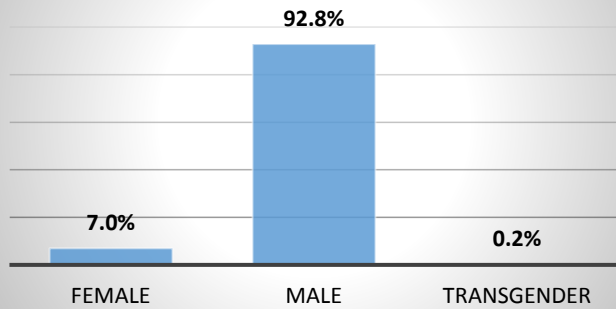

## Sheriff's Daily Report 10/29/2018

Under the Custody of the Sheriff	
<b>TOTAL MALE AND FEMALE</b>	<b>8,302</b>
Jail Population	6,116
Community Corrections	2,186

Sheriff's Daily Report  
10/29/2018

CCSO Population Demographics

**In Confinement**

**Gender Distribution**

**Race Distribution**

**Age Distribution**

**Community Corrections**

**Gender Distribution**

**Race Distribution**

**Age Distribution**