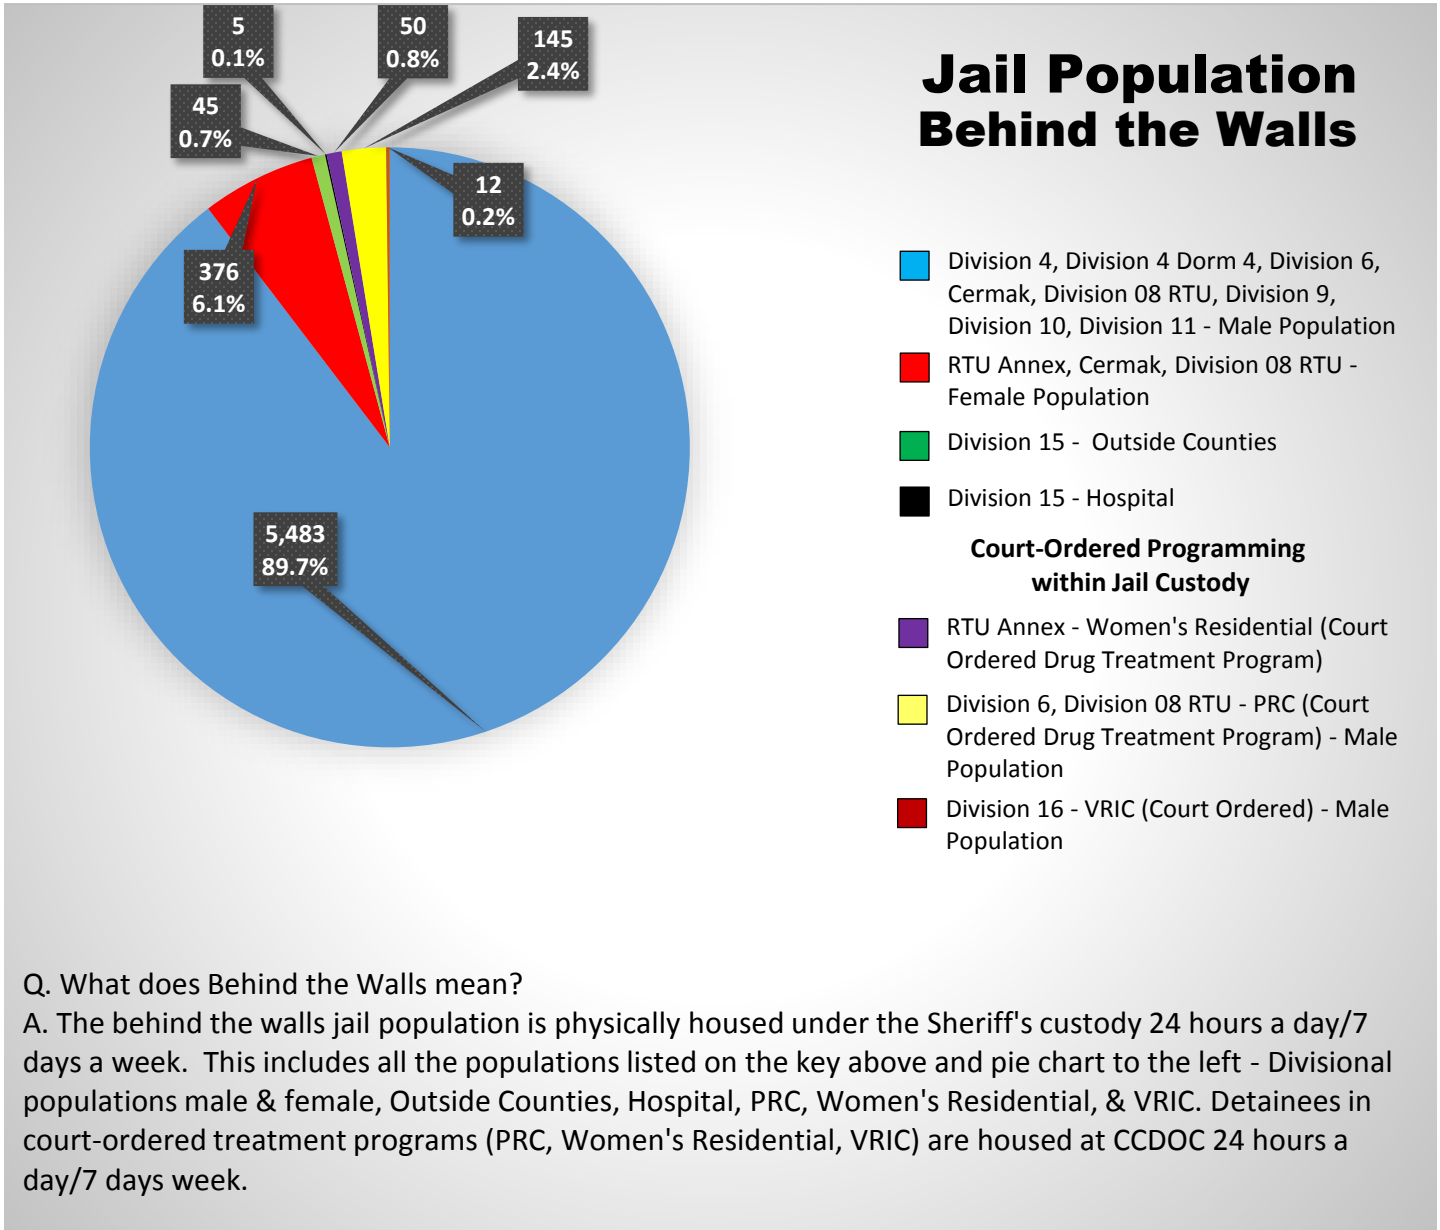

## Sheriff's Daily Report 10/29/2018

Under the Custody of the Sheriff	
<b>TOTAL MALE AND FEMALE</b>	<b>8,302</b>
Jail Population	6,116
Community Corrections	2,186

Sheriff's Daily Report  
10/29/2018

CCSO Population Demographics

**In Confinement**

**Gender Distribution**

**Race Distribution**

**Age Distribution**

**Community Corrections**

**Gender Distribution**

**Race Distribution**

**Age Distribution**