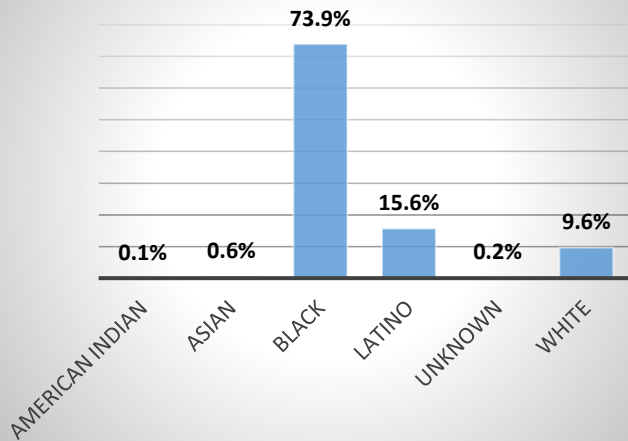

## Sheriff's Daily Report 10/29/2018

Under the Custody of the Sheriff	
<b>TOTAL MALE AND FEMALE</b>	<b>8,302</b>
Jail Population	6,116
Community Corrections	2,186

Sheriff's Daily Report  
10/29/2018

CCSO Population Demographics

**In Confinement**

**Gender Distribution**

**Race Distribution**

**Age Distribution**

**Community Corrections**

**Gender Distribution**

**Race Distribution**

**Age Distribution**