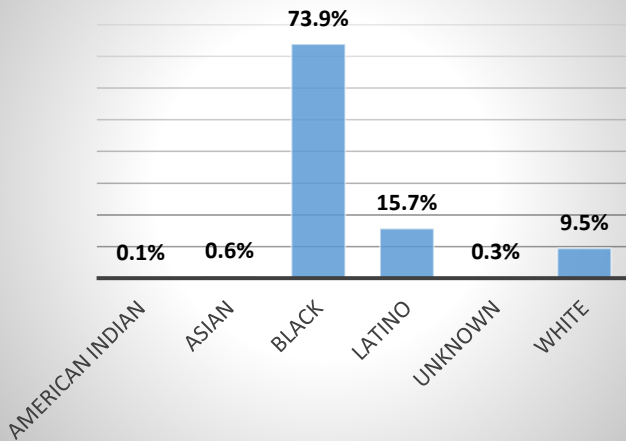

Sheriff's Daily Report 10/24/2018

Under the Custody of the Sheriff	
TOTAL MALE AND FEMALE	8,236
Jail Population	6,065
Community Corrections	2,171

Sheriff's Daily Report
10/24/2018

CCSO Population Demographics

In Confinement

Gender Distribution

Race Distribution

Age Distribution

Community Corrections

Gender Distribution

Race Distribution

Age Distribution