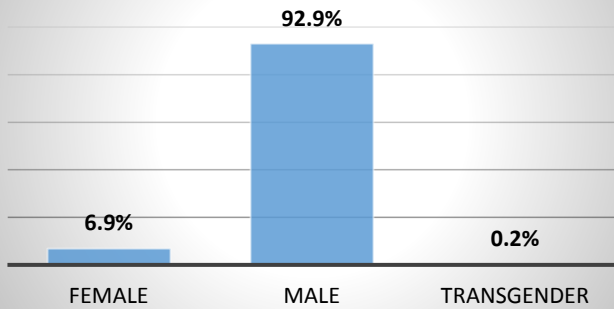

Sheriff's Daily Report 10/24/2018

Under the Custody of the Sheriff	
TOTAL MALE AND FEMALE	8,236
Jail Population	6,065
Community Corrections	2,171

Sheriff's Daily Report
10/24/2018

CCSO Population Demographics

In Confinement

Gender Distribution

Race Distribution

Age Distribution

Community Corrections

Gender Distribution

Race Distribution

Age Distribution