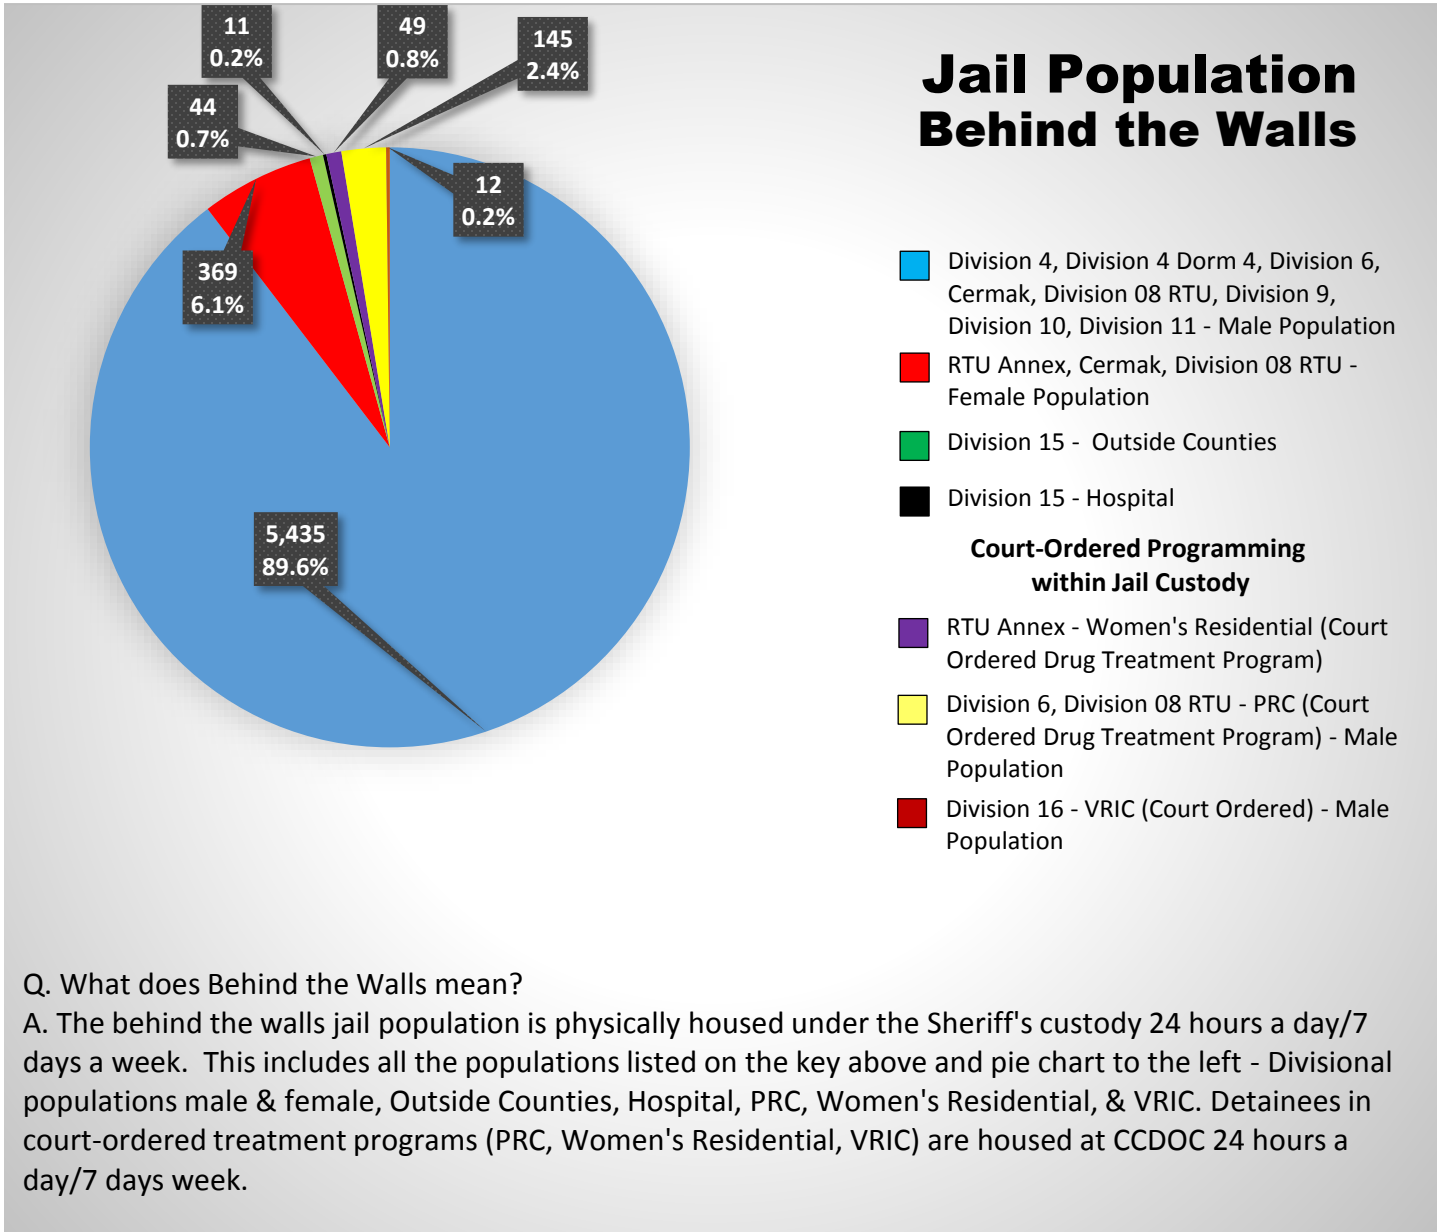

Sheriff's Daily Report 10/24/2018

Under the Custody of the Sheriff	
TOTAL MALE AND FEMALE	8,236
Jail Population	6,065
Community Corrections	2,171

Sheriff's Daily Report
10/24/2018

CCSO Population Demographics

In Confinement

Gender Distribution

Race Distribution

Age Distribution

Community Corrections

Gender Distribution

Race Distribution

Age Distribution