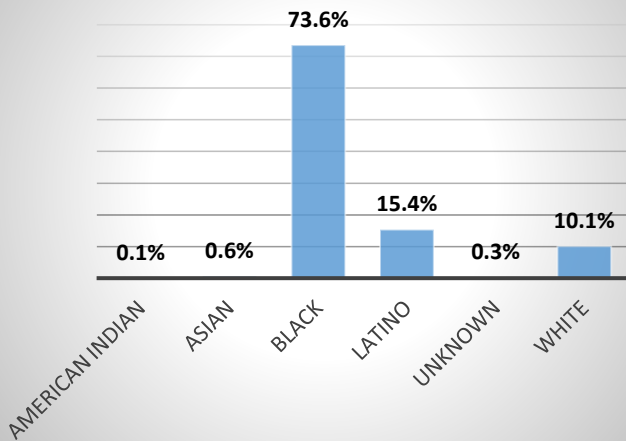

Sheriff's Daily Report 10/14/2018

Under the Custody of the Sheriff	
TOTAL MALE AND FEMALE	8,372
Jail Population	6,143
Community Corrections	2,229

Sheriff's Daily Report
10/14/2018

CCSO Population Demographics

In Confinement

Gender Distribution

Race Distribution

Age Distribution

Community Corrections

Gender Distribution

Race Distribution

Age Distribution