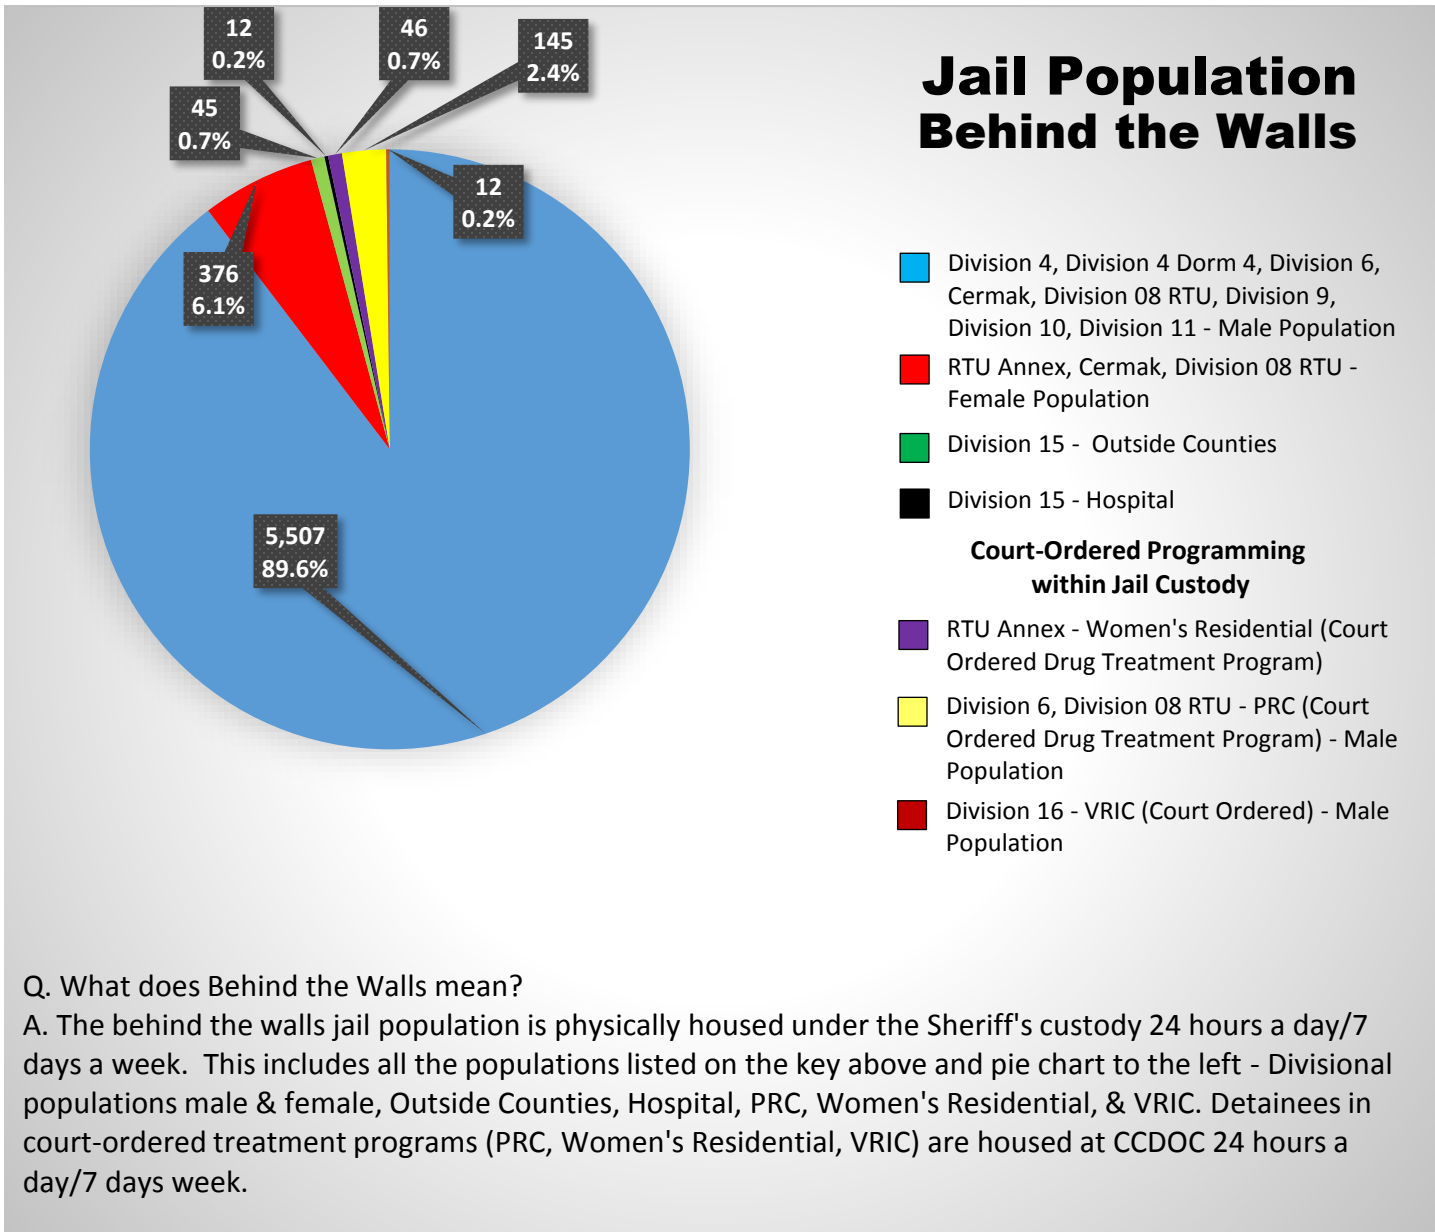

Sheriff's Daily Report 10/14/2018

Under the Custody of the Sheriff	
TOTAL MALE AND FEMALE	8,372
Jail Population	6,143
Community Corrections	2,229

Sheriff's Daily Report
10/14/2018

CCSO Population Demographics

In Confinement

Gender Distribution

Race Distribution

Age Distribution

Community Corrections

Gender Distribution

Race Distribution

Age Distribution