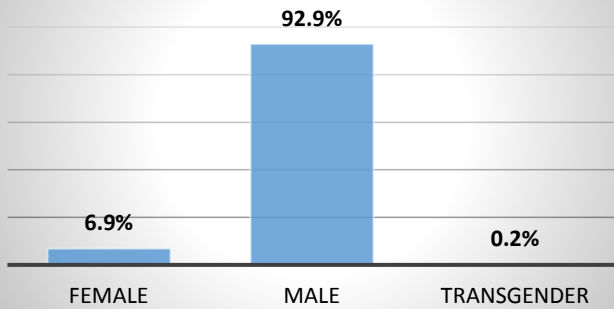

Sheriff's Daily Report 10/14/2018

Under the Custody of the Sheriff	
TOTAL MALE AND FEMALE	8,372
Jail Population	6,143
Community Corrections	2,229

Sheriff's Daily Report
10/14/2018

CCSO Population Demographics

In Confinement

Gender Distribution

Race Distribution

Age Distribution

Community Corrections

Gender Distribution

Race Distribution

Age Distribution